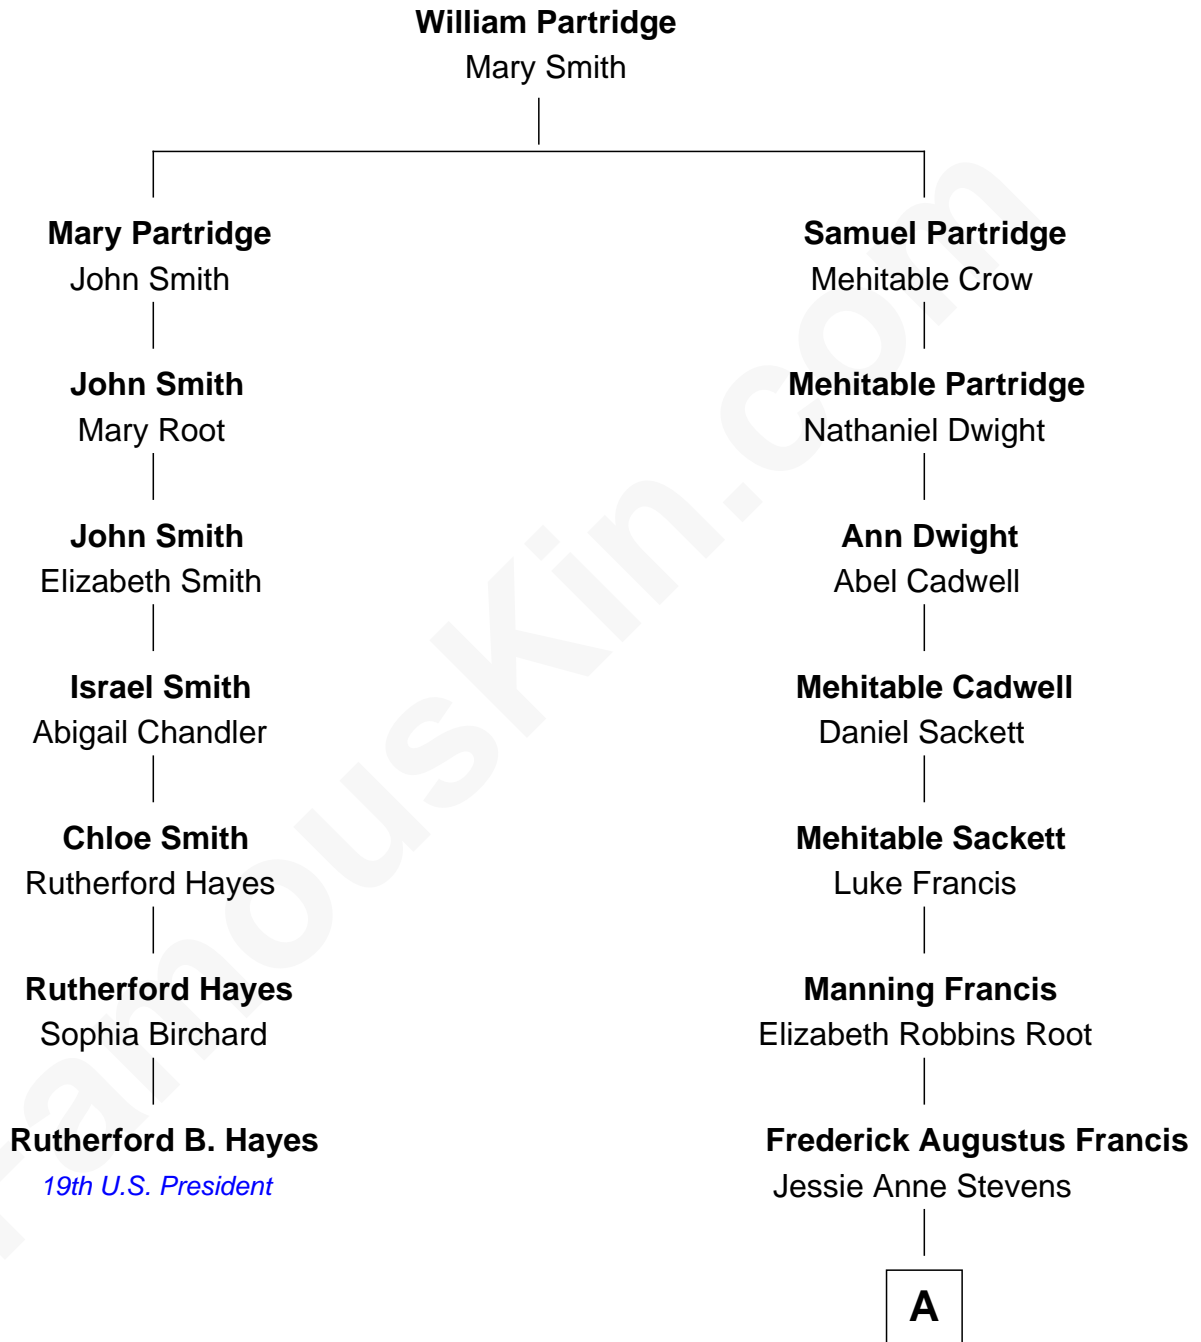

**FamousKin.com**  
**Relationship Chart of**  
**Rutherford B. Hayes**  
*19th U.S. President*

**6th cousin 3 times removed of**  
**Nancy (Davis) Reagan**  
*First Lady of President Ronald Reagan*

**A**

**Anne Ayers Francis**  
John Newell Robbins

**Kenneth Seymour Robbins**  
Edith Prescott Lockett

**Nancy (Davis) Reagan**  
*First Lady of Ronald Reagan*

FamousKin.com