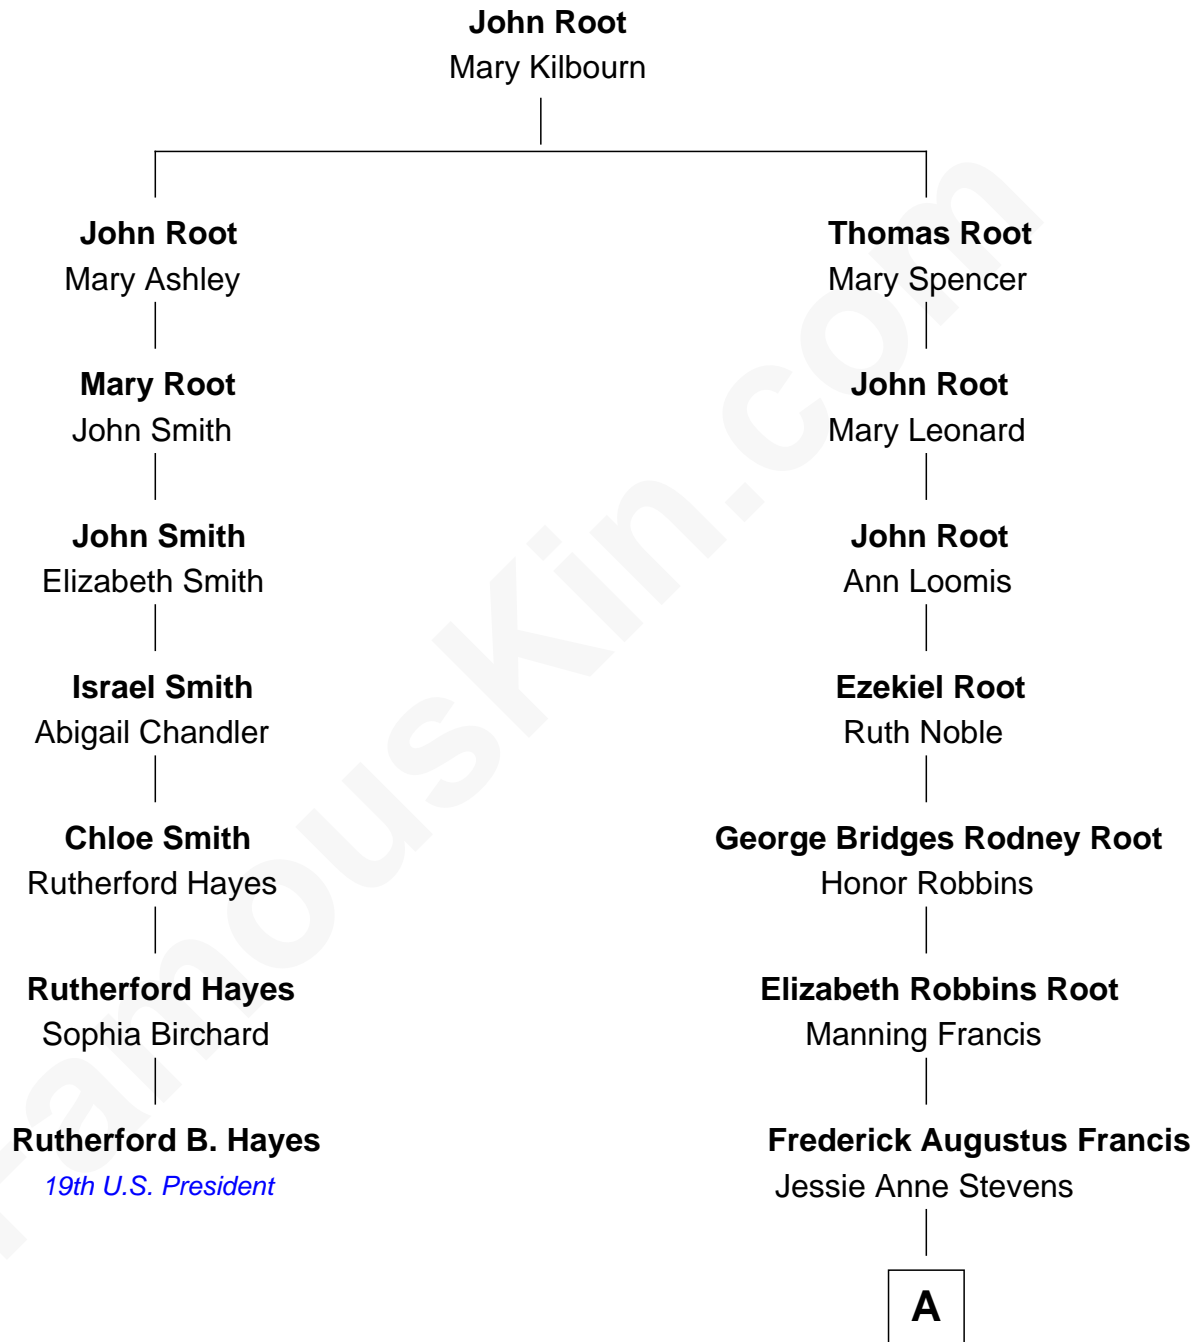

FamousKin.com
Relationship Chart of
Rutherford B. Hayes
19th U.S. President

6th cousin 3 times removed of
Nancy (Davis) Reagan
First Lady of President Ronald Reagan

A

Anne Ayers Francis
John Newell Robbins

Kenneth Seymour Robbins
Edith Prescott Lockett

Nancy (Davis) Reagan
First Lady of Ronald Reagan

FamousKin.com