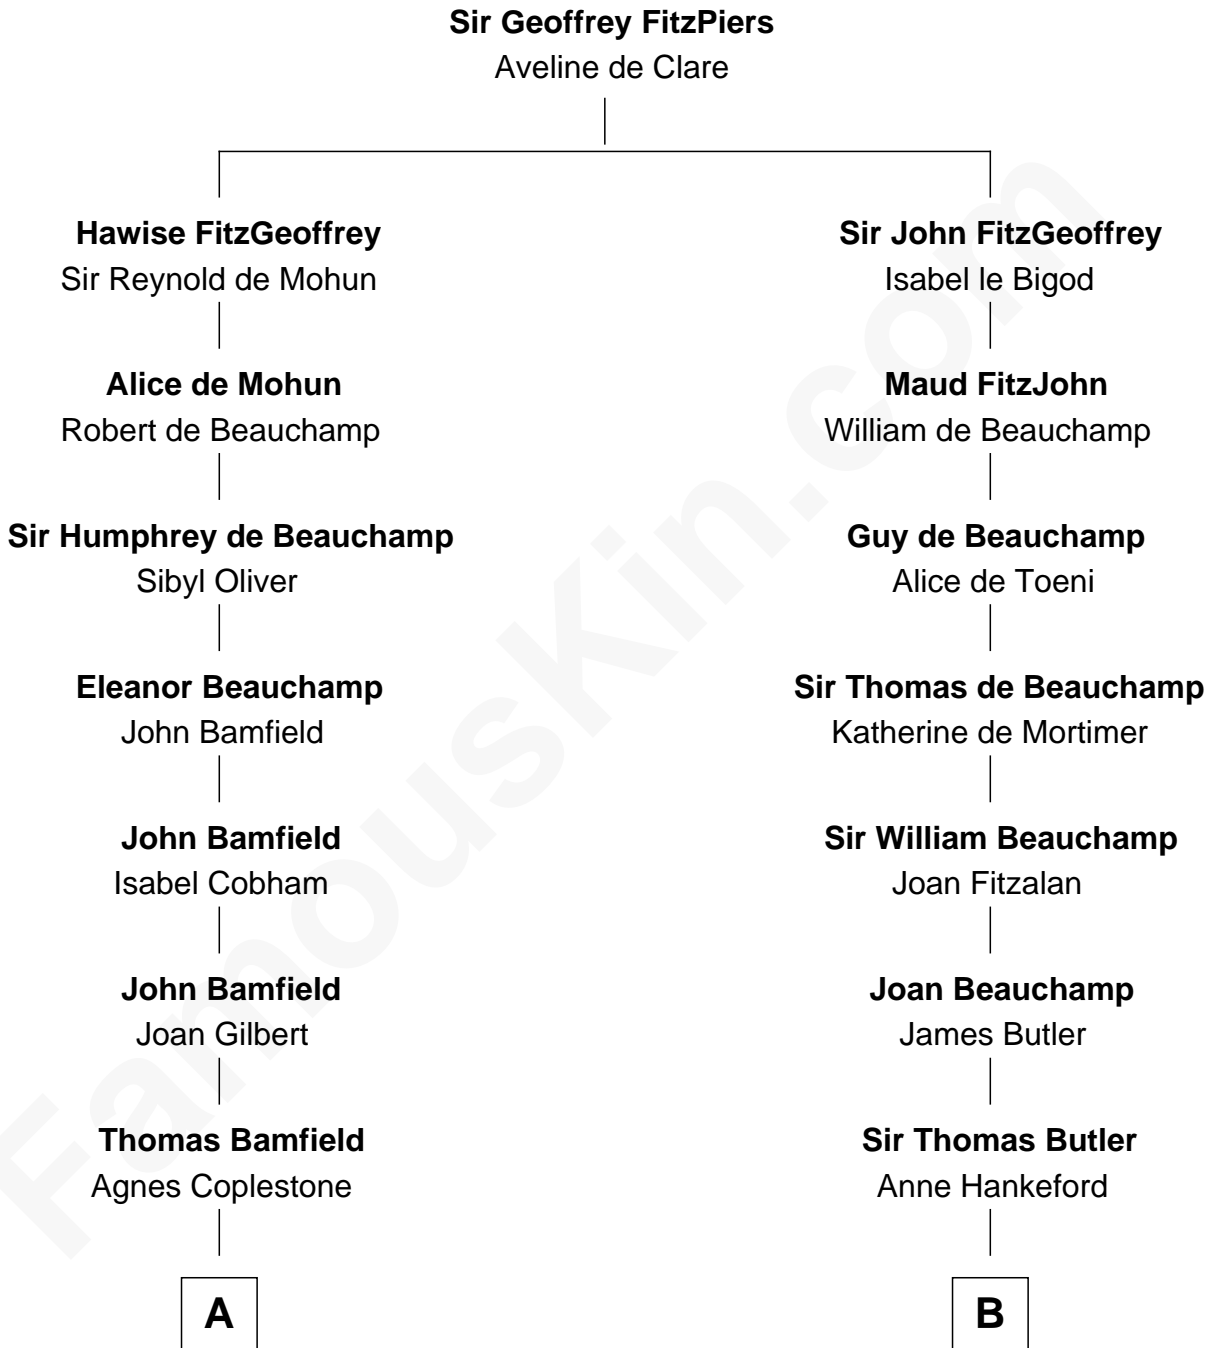

FamousKin.com Relationship Chart of

Rutherford B. Hayes

19th U.S. President

21st cousin of

Edith (Bolling) Wilson

First Lady of President Woodrow Wilson

C

Sarah Trowbridge

John Russell

Rebecca Russell

Ezekiel Hayes

Rutherford Hayes

Chloe Smith

Rutherford Hayes

Sophia Birchard

Rutherford B. Hayes

19th U.S. President

D

Martha Dandridge

Archibald Payne

Catherine Payne

Archibald Bolling

Archibald Bolling

Anne E. Wigginton