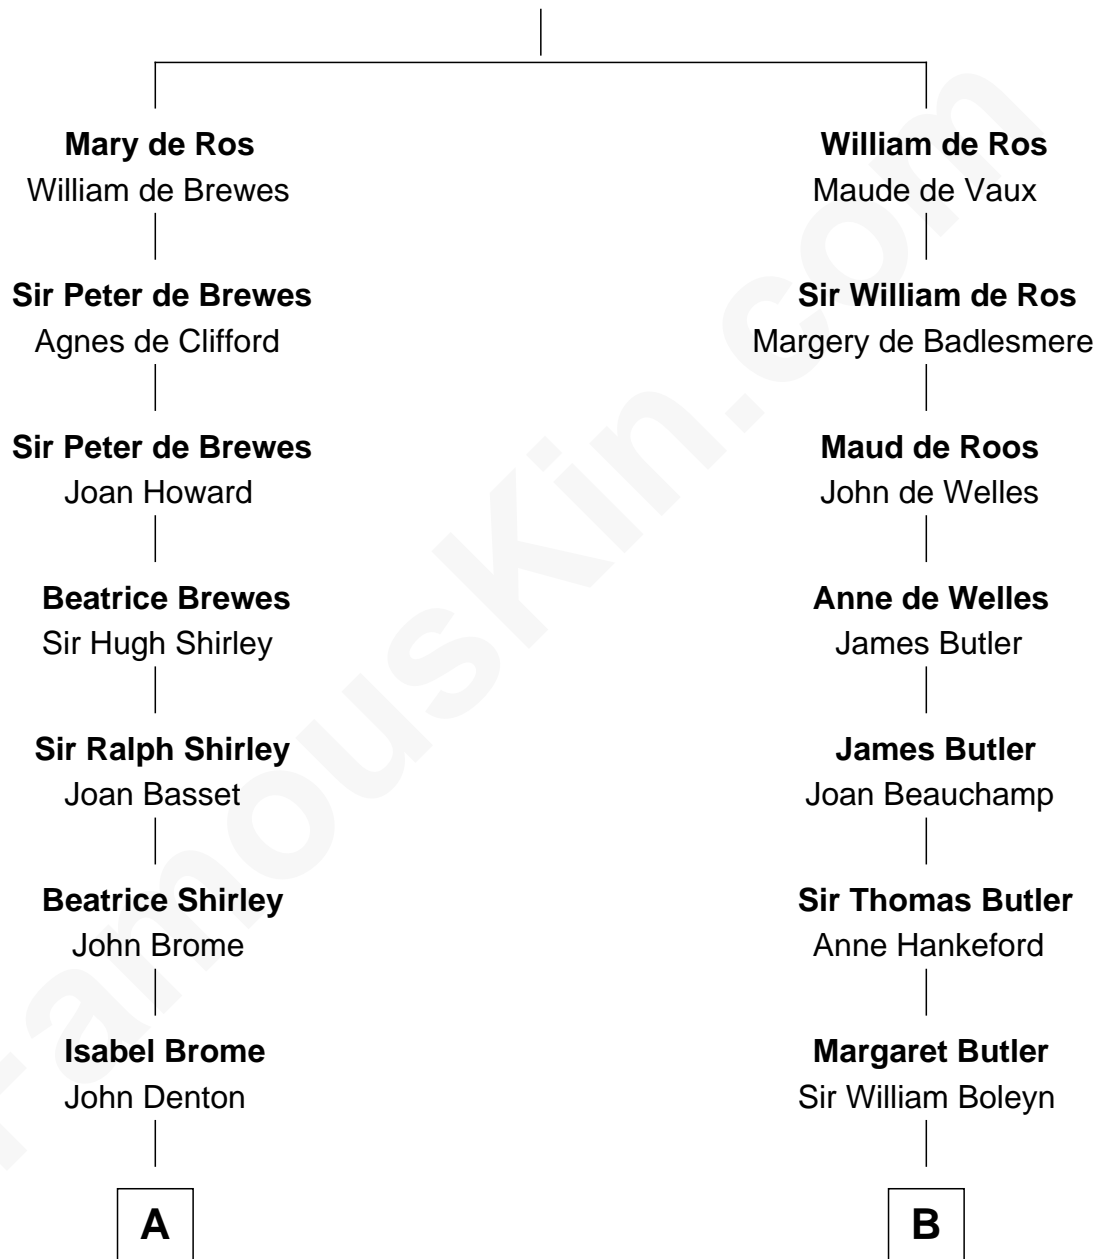

**FamousKin.com**  
**Relationship Chart of**  
**Rutherford B. Hayes**  
*19th U.S. President*

19th cousin 1 time removed of

**Edith (Bolling) Wilson**  
*First Lady of President Woodrow Wilson*

**Sir Robert de Ros**  
 Isabel de Aubeney

**C**

**Chloe Smith**  
Rutherford Hayes

**Rutherford Hayes**  
Sophia Birchard

**Rutherford B. Hayes**  
*19th U.S. President*

**D**

**Catherine Payne**  
Archibald Bolling

**Archibald Bolling**  
Anne E. Wigginton

**William Holcombe Bolling**  
Sarah Spiers White

**Edith (Bolling) Wilson**  
*First Lady of Woodrow Wilson*