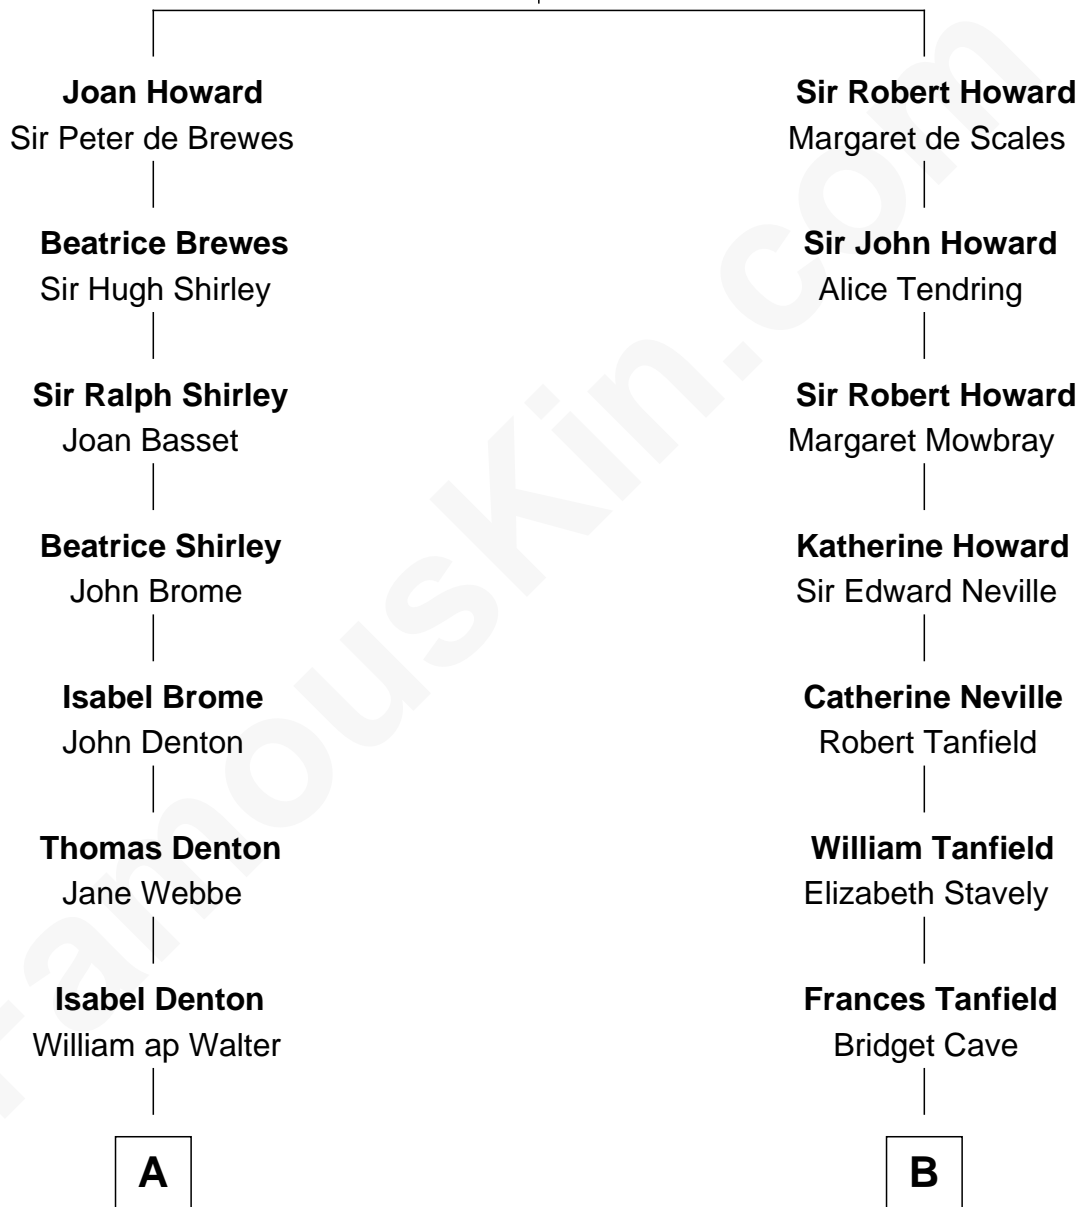

FamousKin.com
Relationship Chart of
Rutherford B. Hayes
19th U.S. President

17th cousin 1 time removed of

Edith (Bolling) Wilson
First Lady of President Woodrow Wilson

Sir John Howard
 Alice de Bois

C

William Holcombe Bolling

Sarah Spiers White

Edith (Bolling) Wilson

First Lady of Woodrow Wilson

FamousKin.com