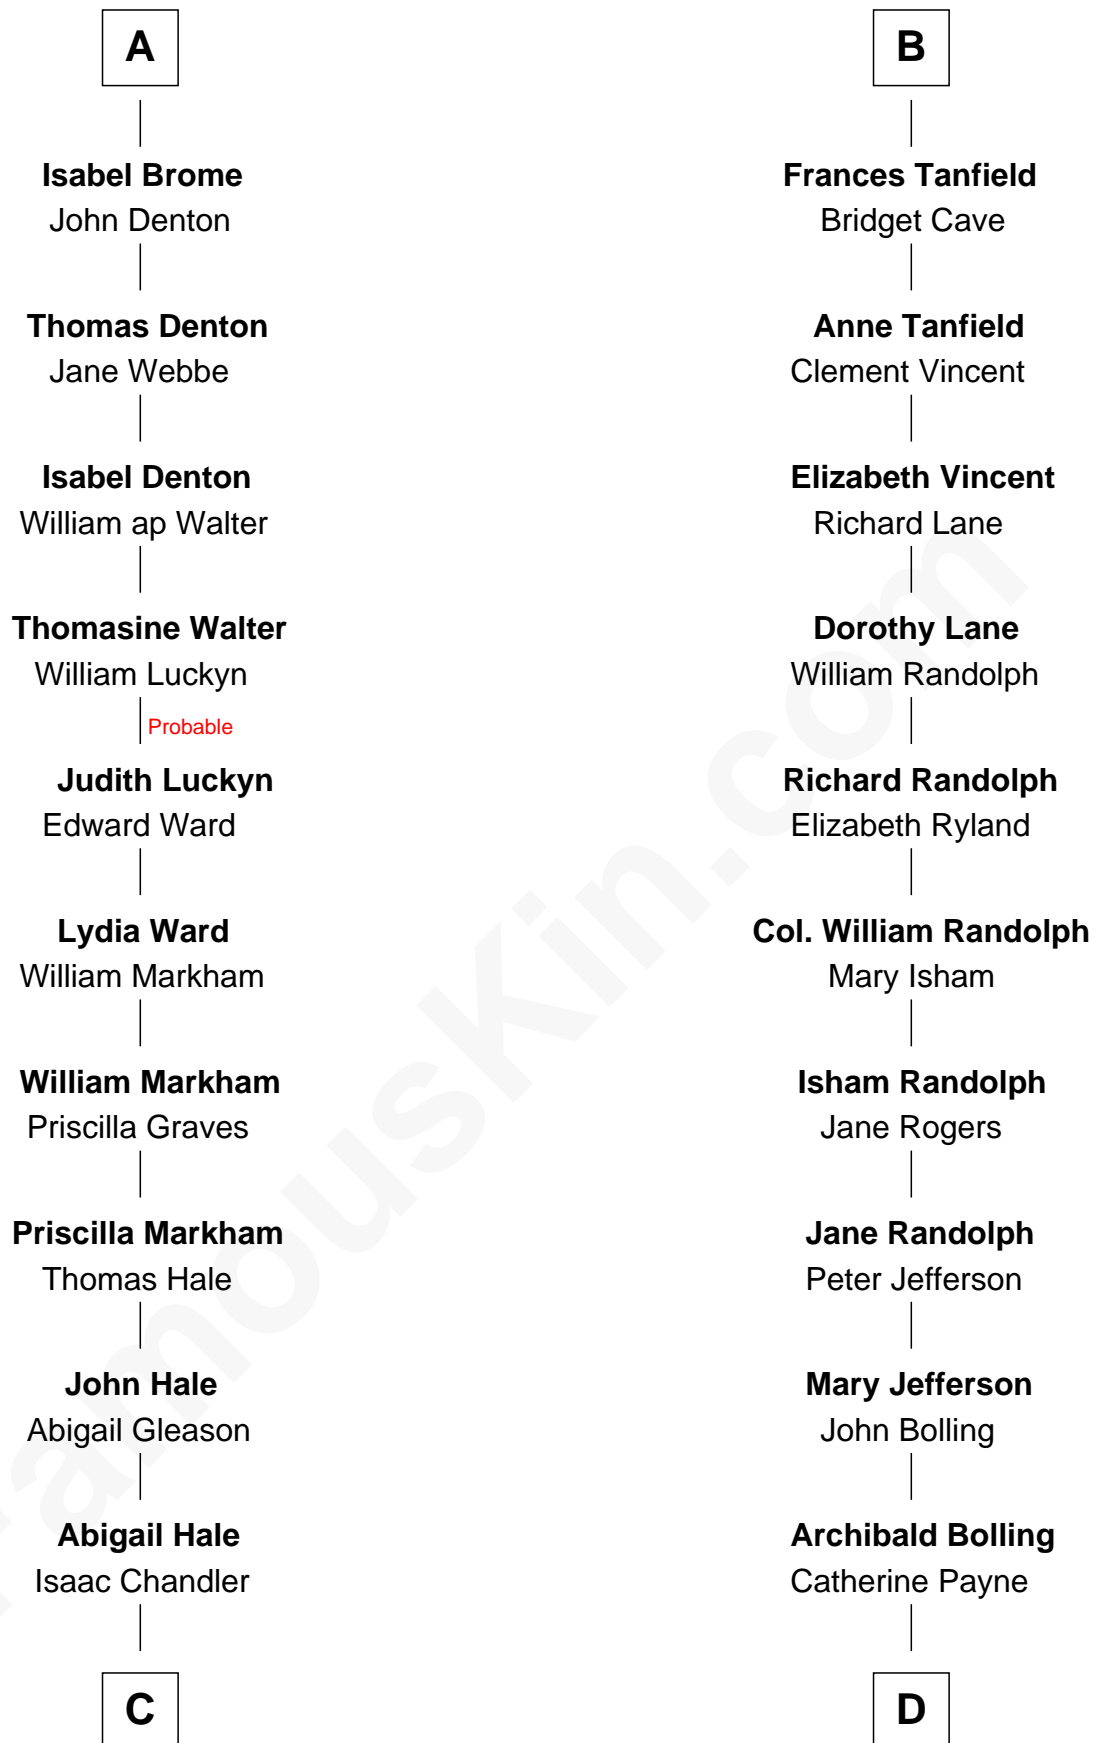

FamousKin.com
Relationship Chart of
Rutherford B. Hayes
19th U.S. President

19th cousin 1 time removed of

Edith (Bolling) Wilson
First Lady of President Woodrow Wilson

C

Abigail Chandler

Israel Smith

Chloe Smith

Rutherford Hayes

Rutherford Hayes

Sophia Birchard

Rutherford B. Hayes

19th U.S. President

D

Archibald Bolling

Anne E. Wigginton

William Holcombe Bolling

Sarah Spiers White

Edith (Bolling) Wilson

First Lady of Woodrow Wilson