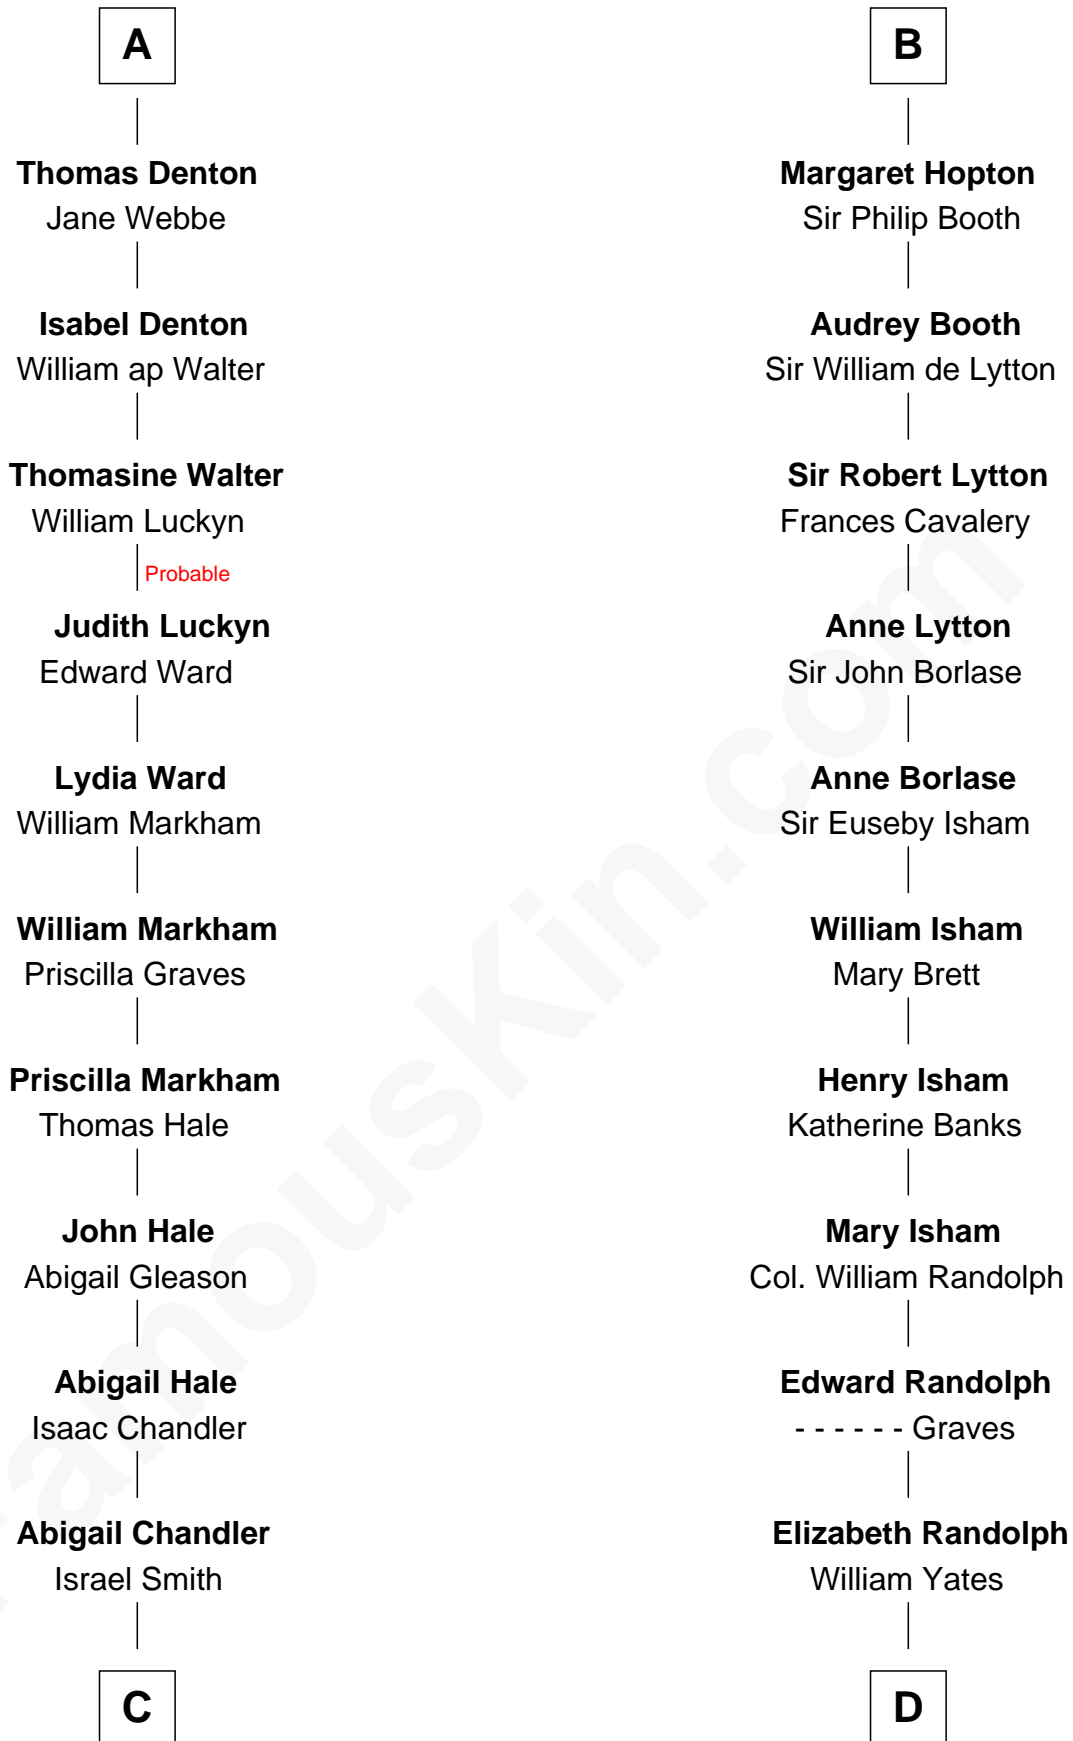

FamousKin.com
Relationship Chart of
Rutherford B. Hayes
19th U.S. President

19th cousin 1 time removed of
William Fishback
17th Governor of Arkansas

Sir Robert de Ros
 Isabel de Aubeney

C

Chloe Smith
Rutherford Hayes

Rutherford Hayes
Sophia Birchard

Rutherford B. Hayes
19th U.S. President

D

William Yates
Anne Isham Poythress

Benjamin Poythress Yates
Elizabeth Frances Stith

Sophia Ann Yates
Frederick Fishback

William Fishback
17th Governor of Arkansas