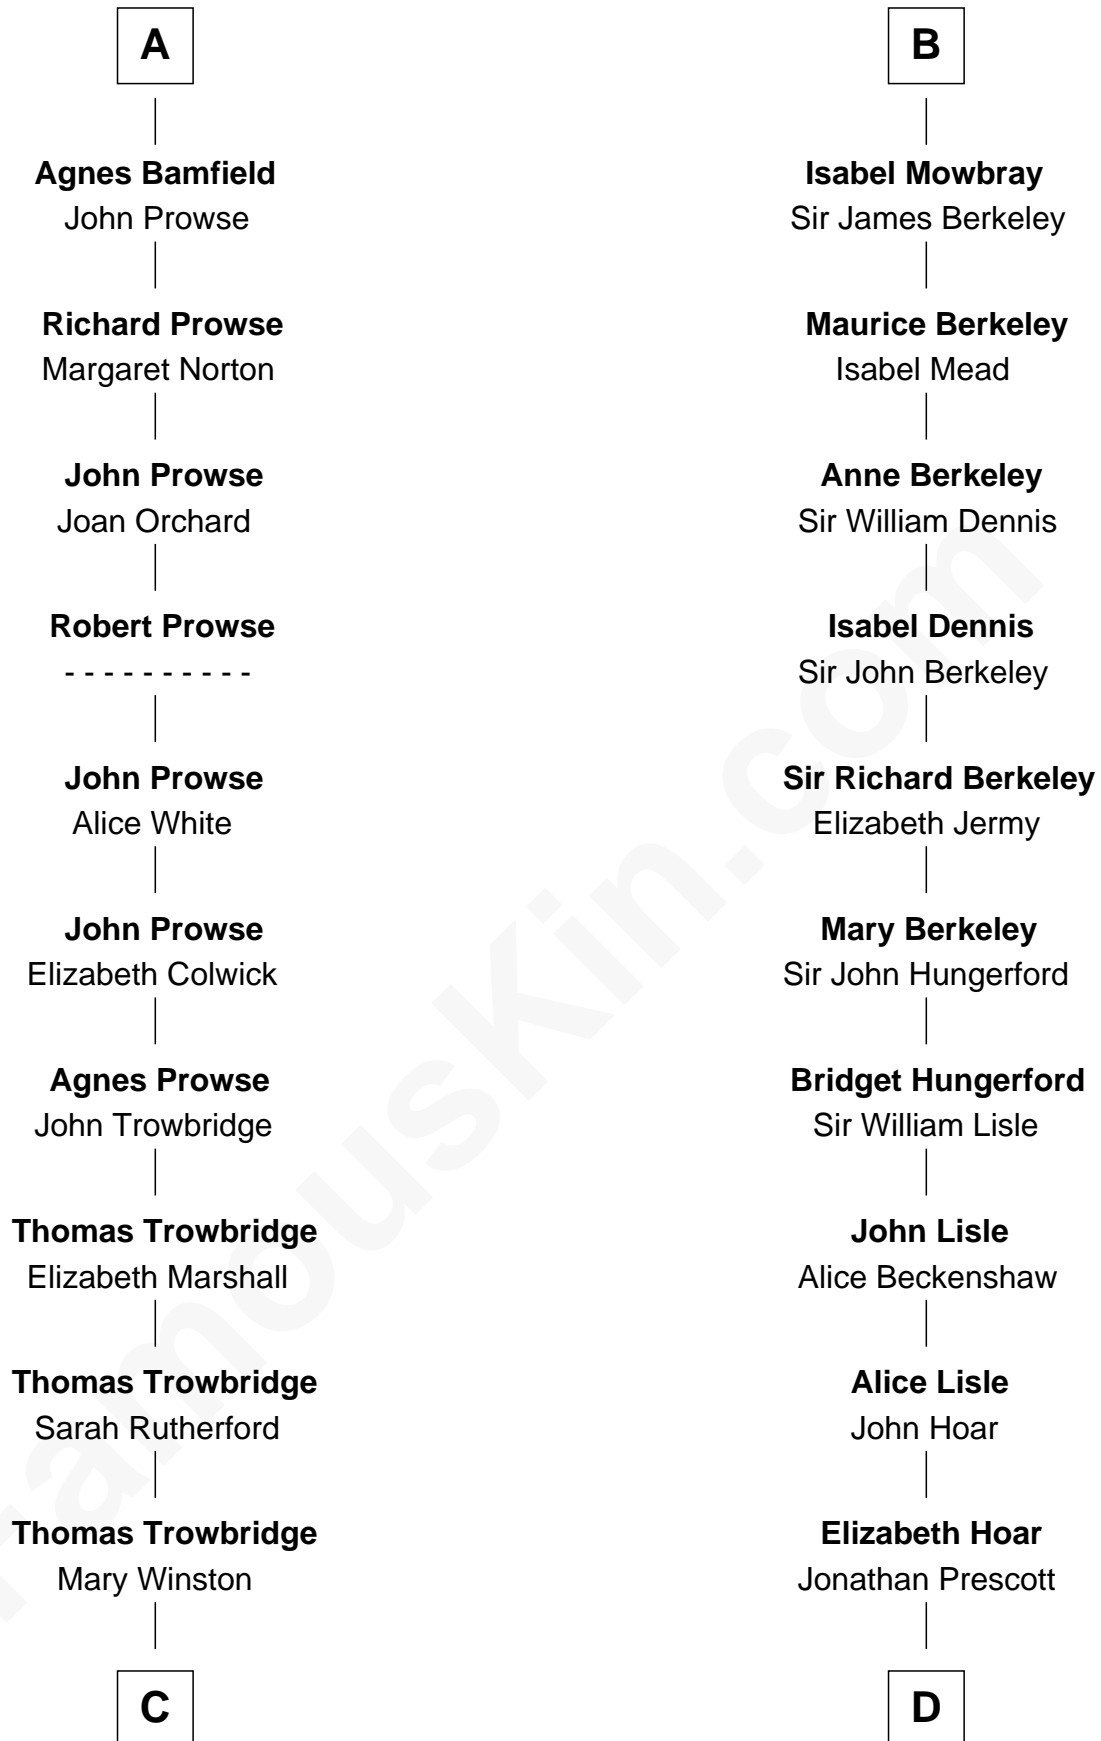

FamousKin.com
Relationship Chart of
Rutherford B. Hayes
19th U.S. President

19th cousin 2 times removed of

Samuel Prescott

Completed Paul Revere's Midnight Ride

Sir Geoffrey FitzPiers

Aveline de Clare

C

Sarah Trowbridge

John Russell

Rebecca Russell

Ezekiel Hayes

Rutherford Hayes

Chloe Smith

Rutherford Hayes

Sophia Birchard

Rutherford B. Hayes

19th U.S. President

D

Dr. Jonathan Prescott

Rebecca Bulkeley

Dr. Abel Prescott

Abigail Brigham

Samuel Prescott

Completed Paul Revere's Ride