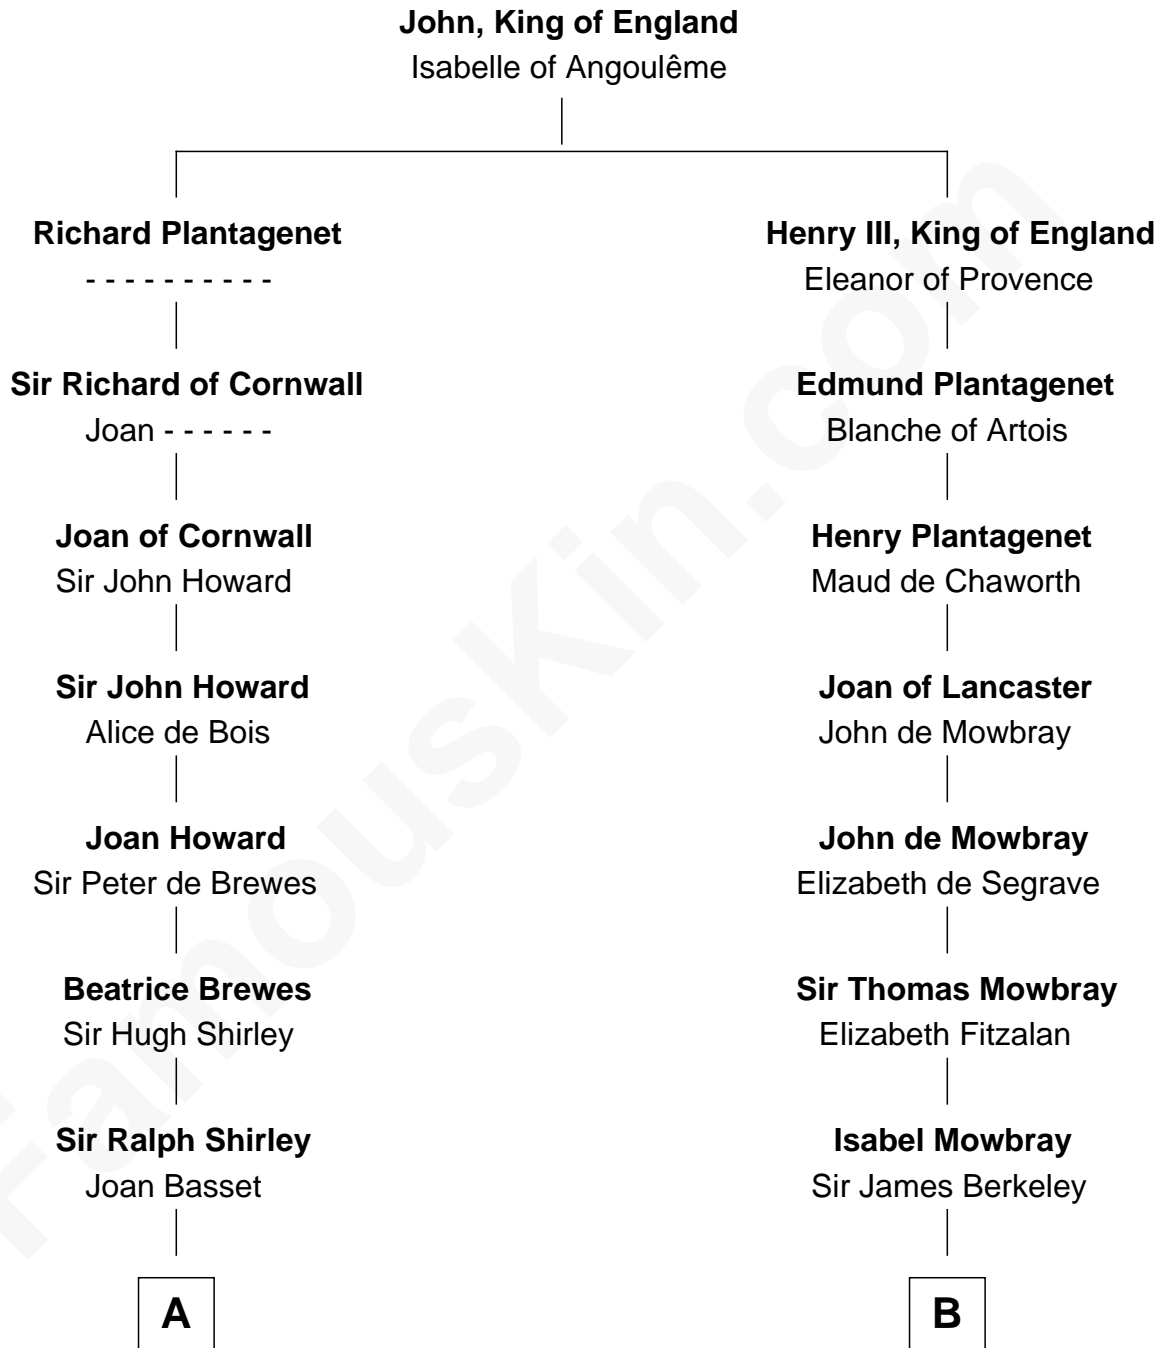

FamousKin.com
Relationship Chart of
Rutherford B. Hayes
19th U.S. President

18th cousin 3 times removed of

Samuel Prescott
Completed Paul Revere's Midnight Ride

C

Abigail Hale
Isaac Chandler

Abigail Chandler
Israel Smith

Chloe Smith
Rutherford Hayes

Rutherford Hayes
Sophia Birchard

Rutherford B. Hayes
19th U.S. President

D

Dr. Abel Prescott
Abigail Brigham

Samuel Prescott
Completed Paul Revere's Ride

FamousKin.com