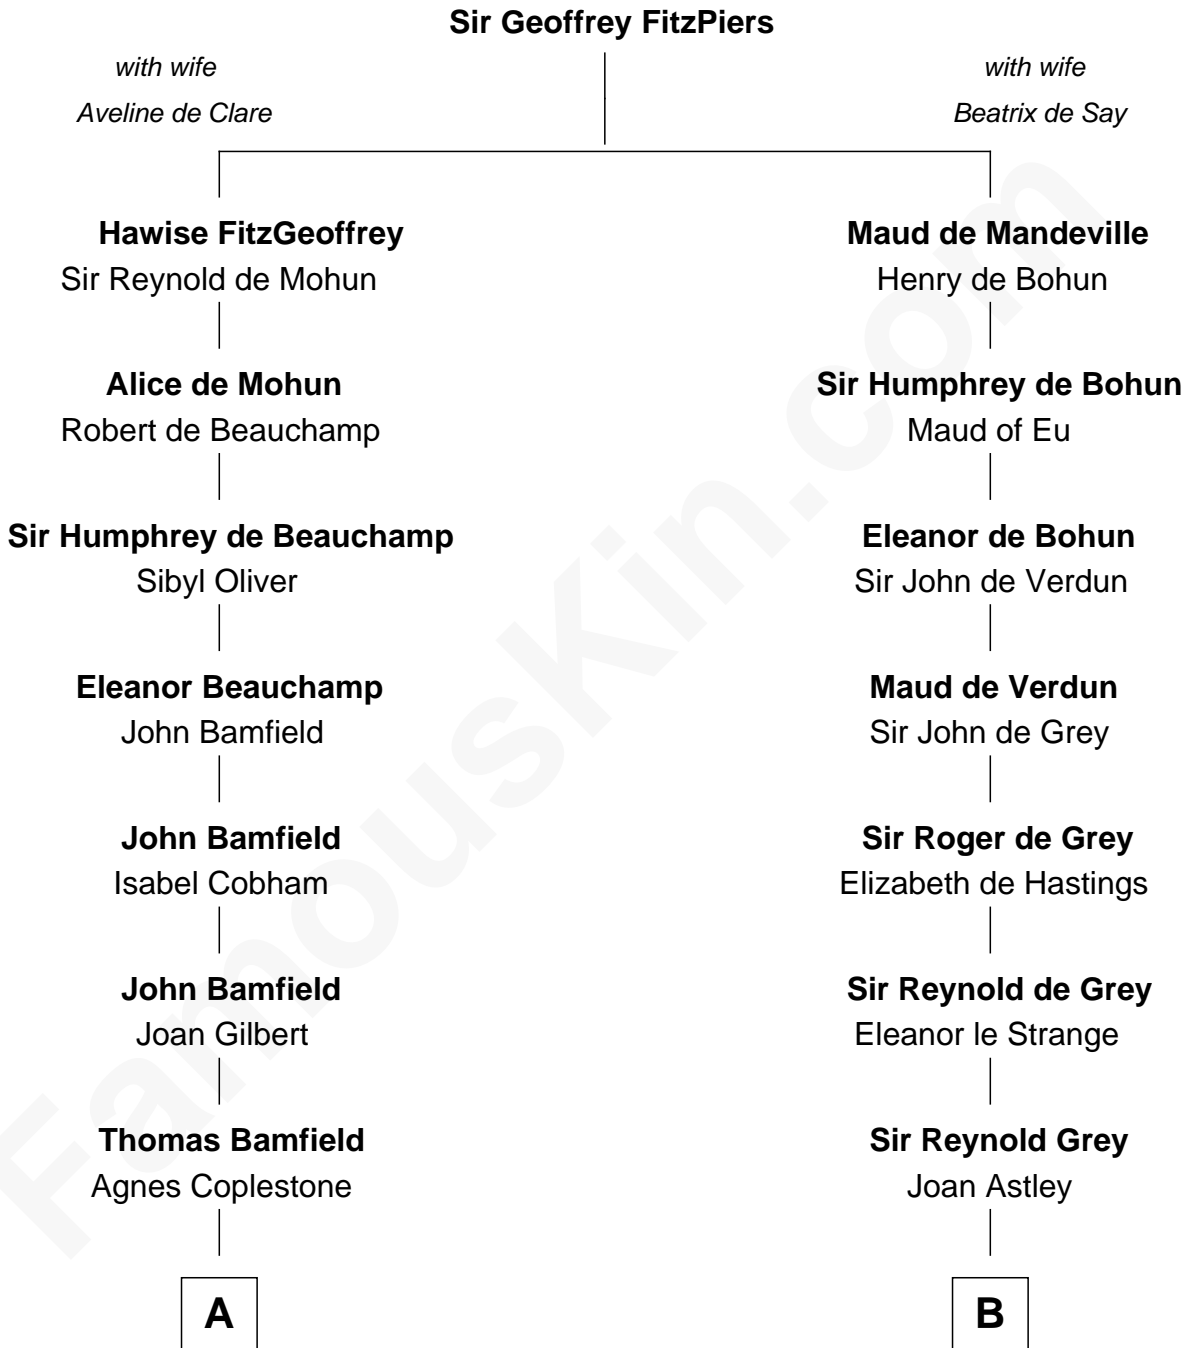

FamousKin.com
Relationship Chart of
Rutherford B. Hayes
19th U.S. President

21st cousin of
J.P. Morgan
American Banker and Art Collector

C

Sarah Trowbridge

John Russell

Rebecca Russell

Ezekiel Hayes

Rutherford Hayes

Chloe Smith

Rutherford Hayes

Sophia Birchard

Rutherford B. Hayes

19th U.S. President

D

Lynde Lord

Lois Sheldon