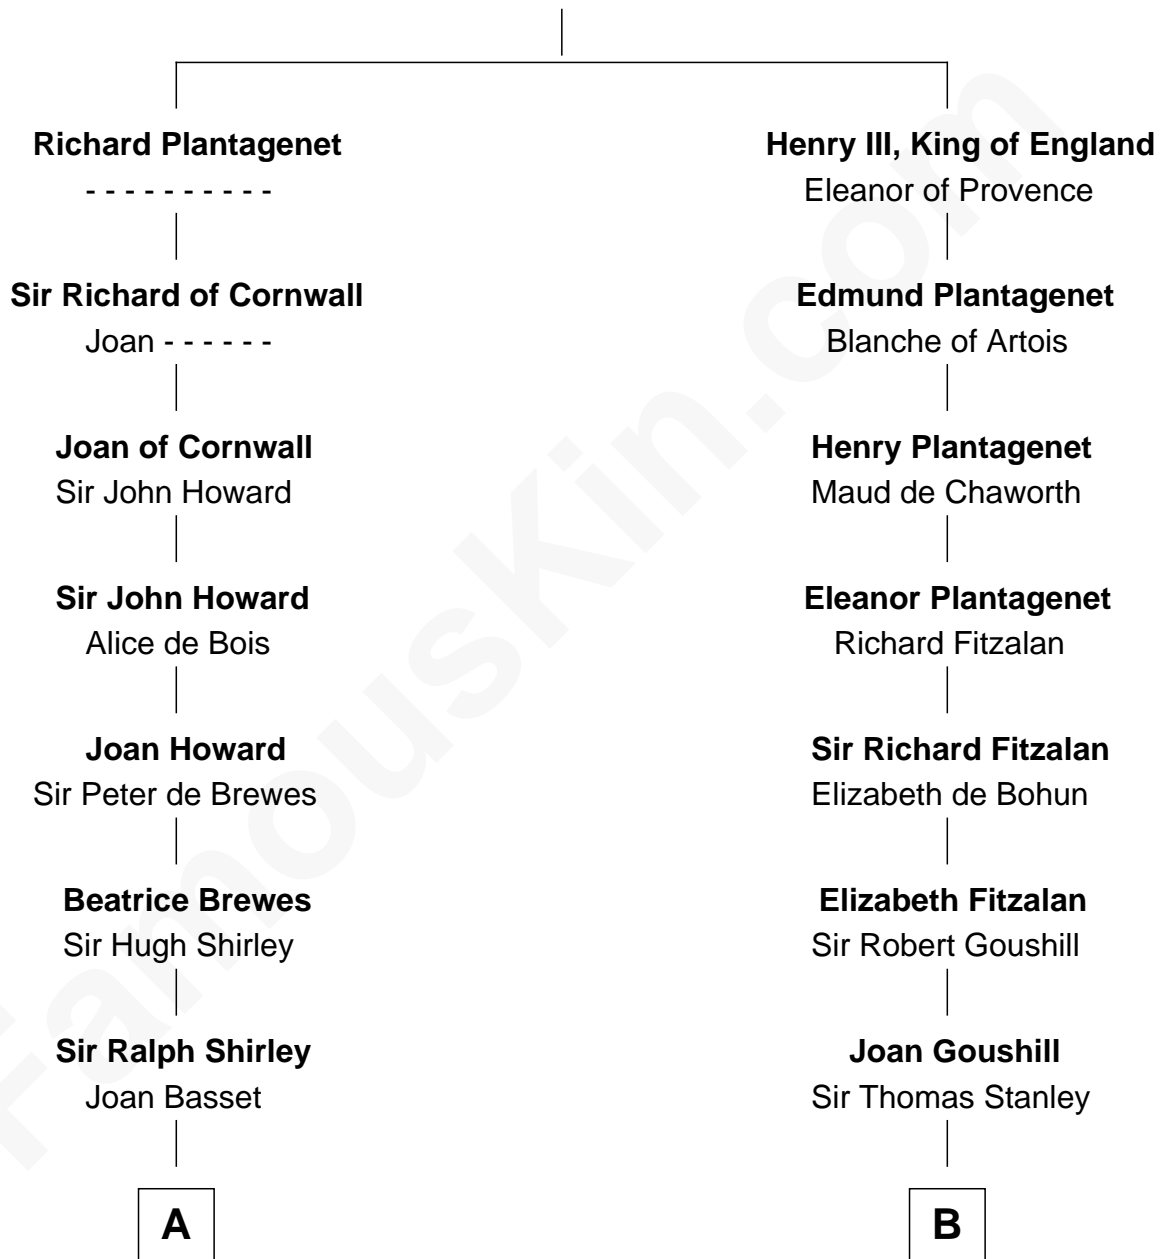

# FamousKin.com Relationship Chart of

**Rutherford B. Hayes**

*19th U.S. President*

21st cousin of

**Juliette Gordon Low**

*Founder of the Girl Scouts*

**John, King of England**

Isabelle of Angoulême

**C**

**Abigail Hale**  
Isaac Chandler

**Abigail Chandler**  
Israel Smith

**Chloe Smith**  
Rutherford Hayes

**Rutherford Hayes**  
Sophia Birchard

**Rutherford B. Hayes**  
*19th U.S. President*

**D**

**Alexander Wolcott**  
Frances Burbank