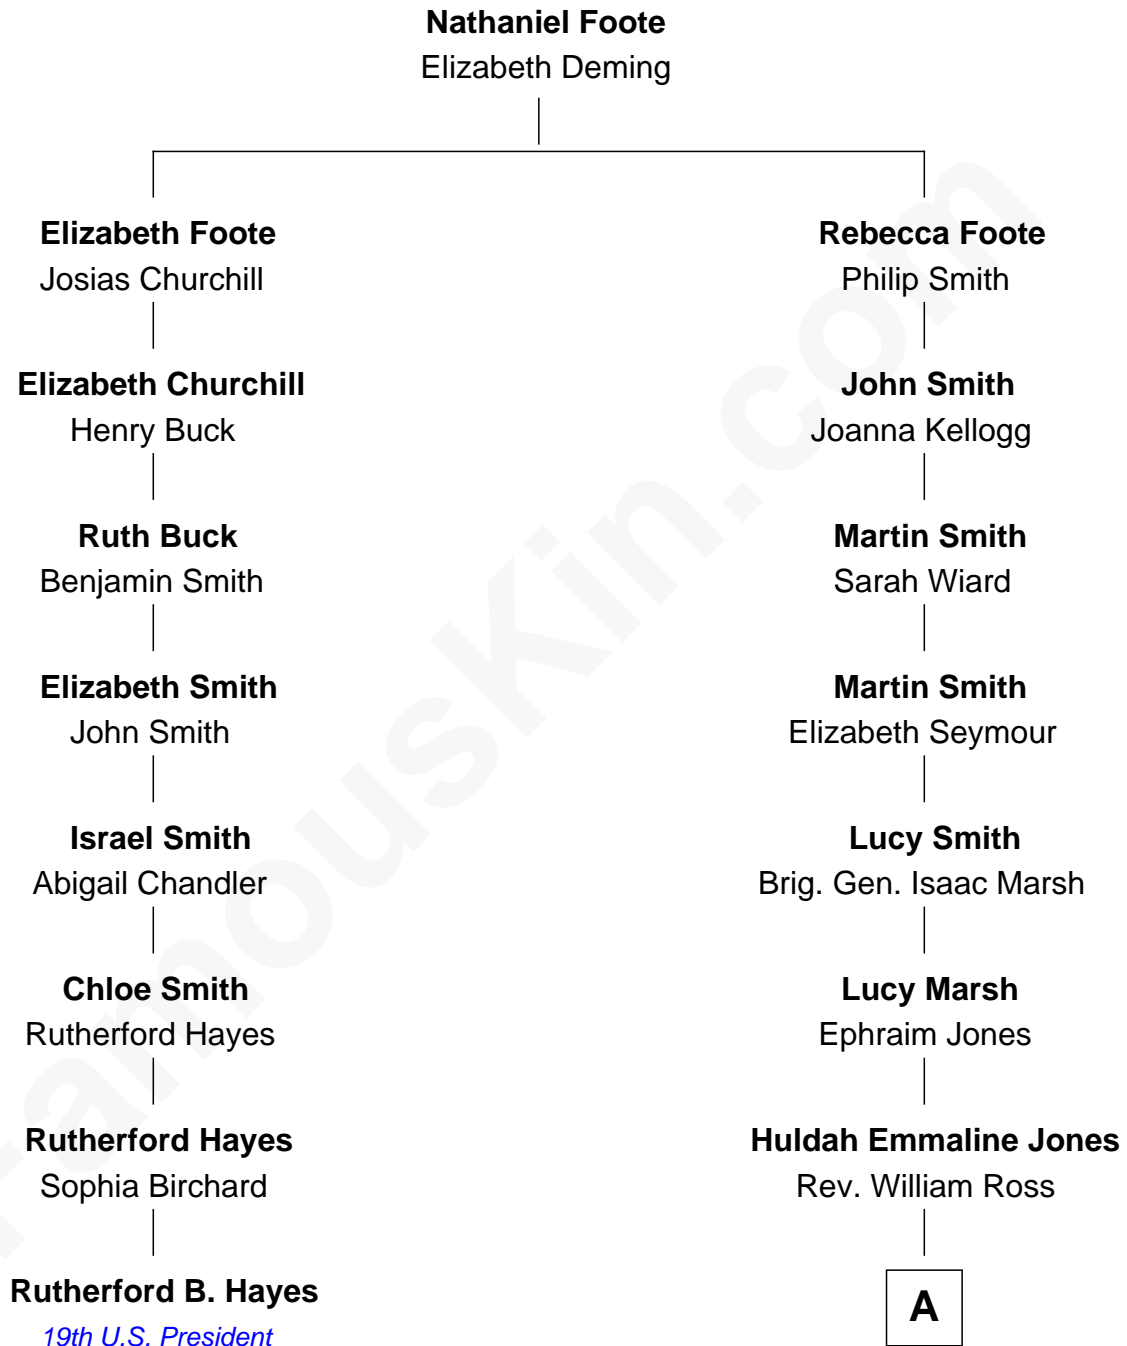

**FamousKin.com**  
**Relationship Chart of**  
**Rutherford B. Hayes**  
*19th U.S. President*

7th cousin 5 times removed of

**Julie Bowen**  
*TV and Movie Actress*

**A**

—  
**Mary Elizabeth Ross**  
Rev. Thomas Harden Burch

—  
**William R. Burch**  
Sophia F. Mooney

—  
**Mary Ross Burch**  
Charles Daniel Frey

—  
**Charles Daniel Frey**  
Sue Kingsley Carl

—  
**Suzanne Frey**  
John Alexander Luetkemeyer

—  
**Julie Bowen**  
*TV and Movie Actress*