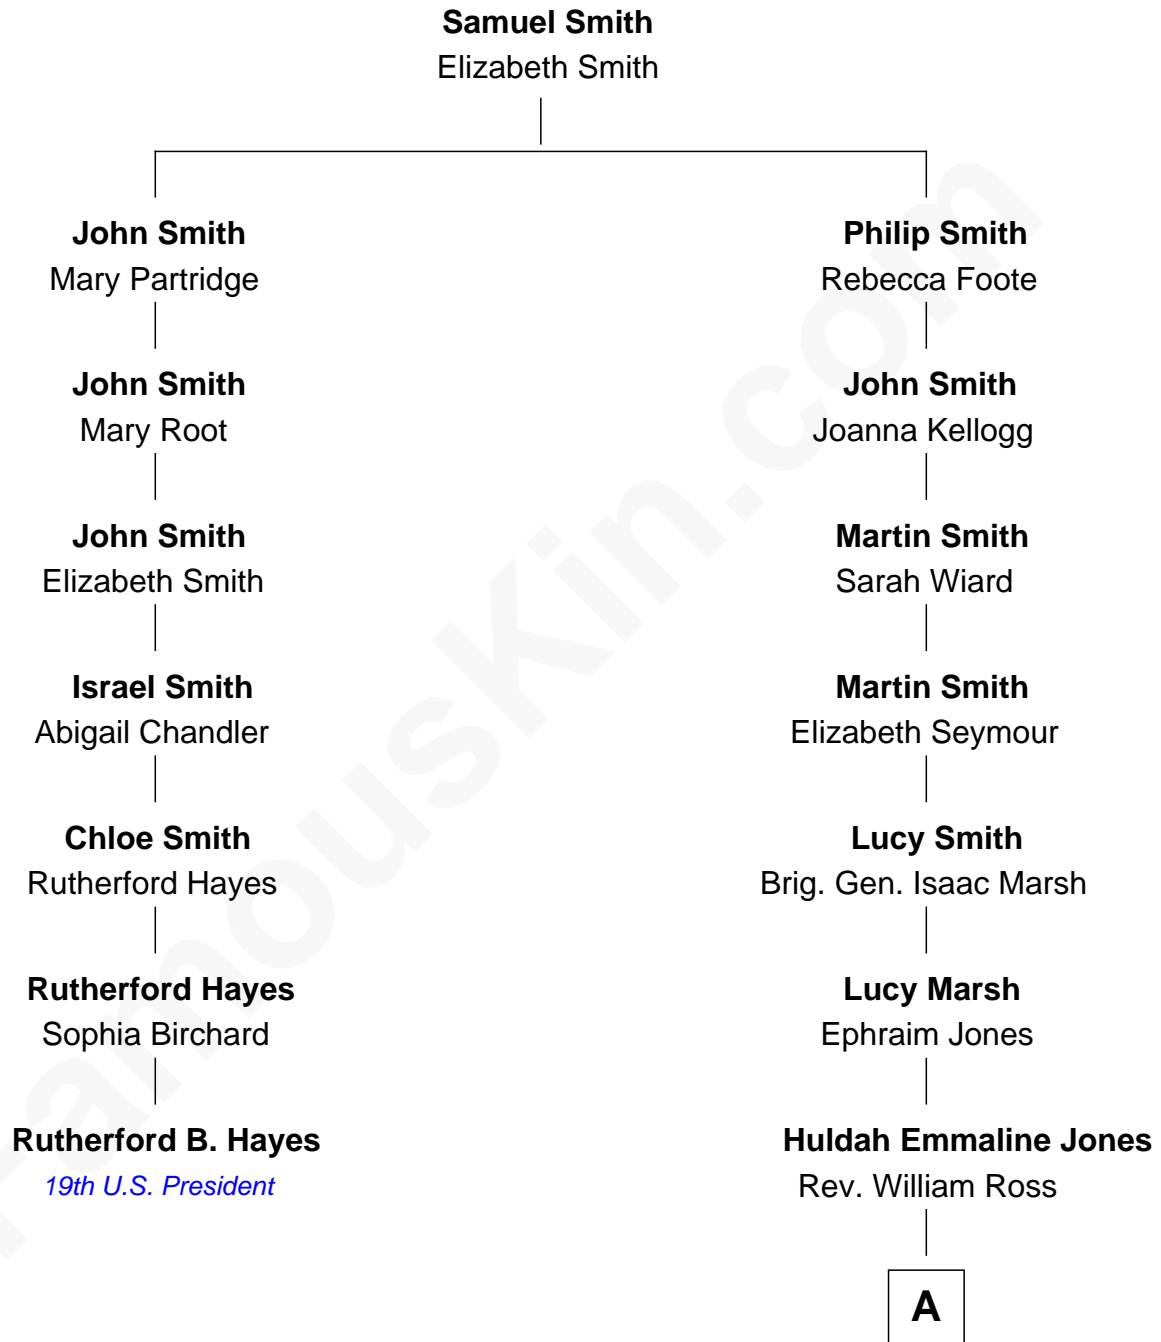

FamousKin.com
Relationship Chart of
Rutherford B. Hayes
19th U.S. President

6th cousin 6 times removed of

Julie Bowen
TV and Movie Actress

A

Mary Elizabeth Ross
Rev. Thomas Harden Burch

William R. Burch
Sophia F. Mooney

Mary Ross Burch
Charles Daniel Frey

Charles Daniel Frey
Sue Kingsley Carl

Suzanne Frey
John Alexander Luetkemeyer

Julie Bowen
TV and Movie Actress