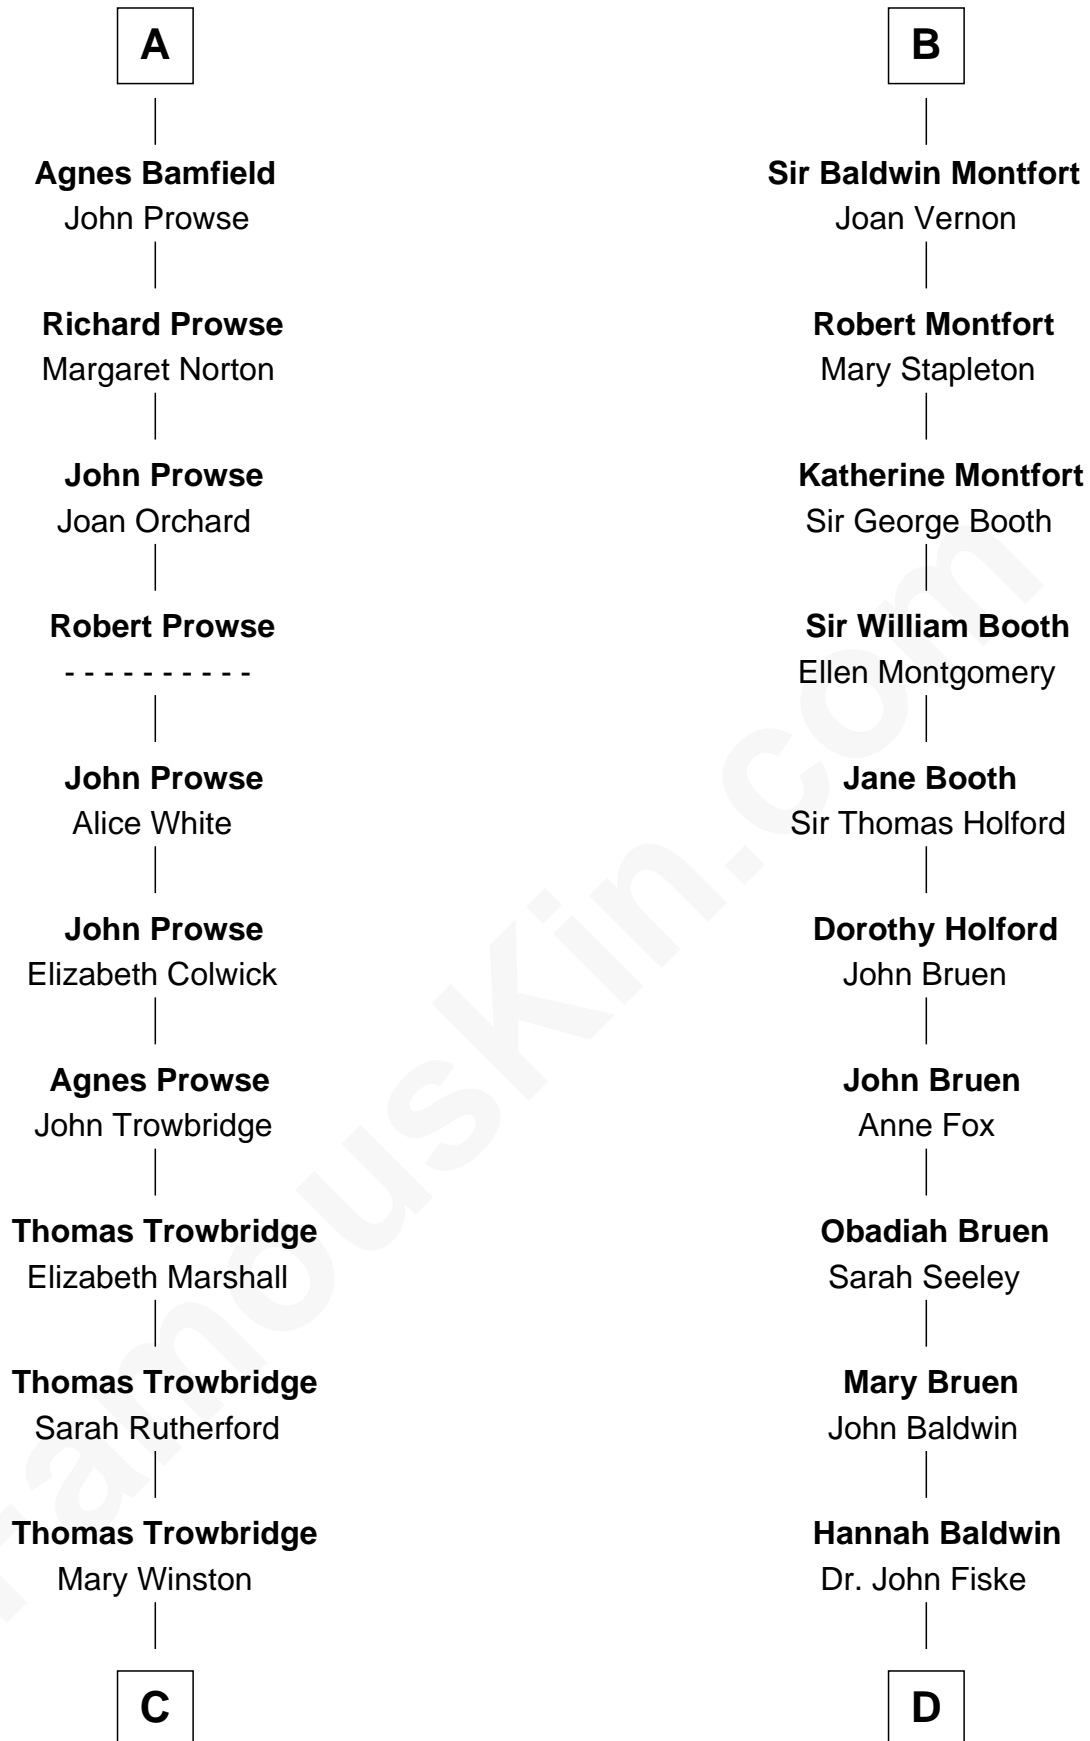

## Relationship Chart of

### Rutherford B. Hayes

19th U.S. President

21st cousin of

### Stephen A. Douglas

Participated in Lincoln-Douglas Debates

**C**

**Sarah Trowbridge**

John Russell

**Rebecca Russell**

Ezekiel Hayes

**Rutherford Hayes**