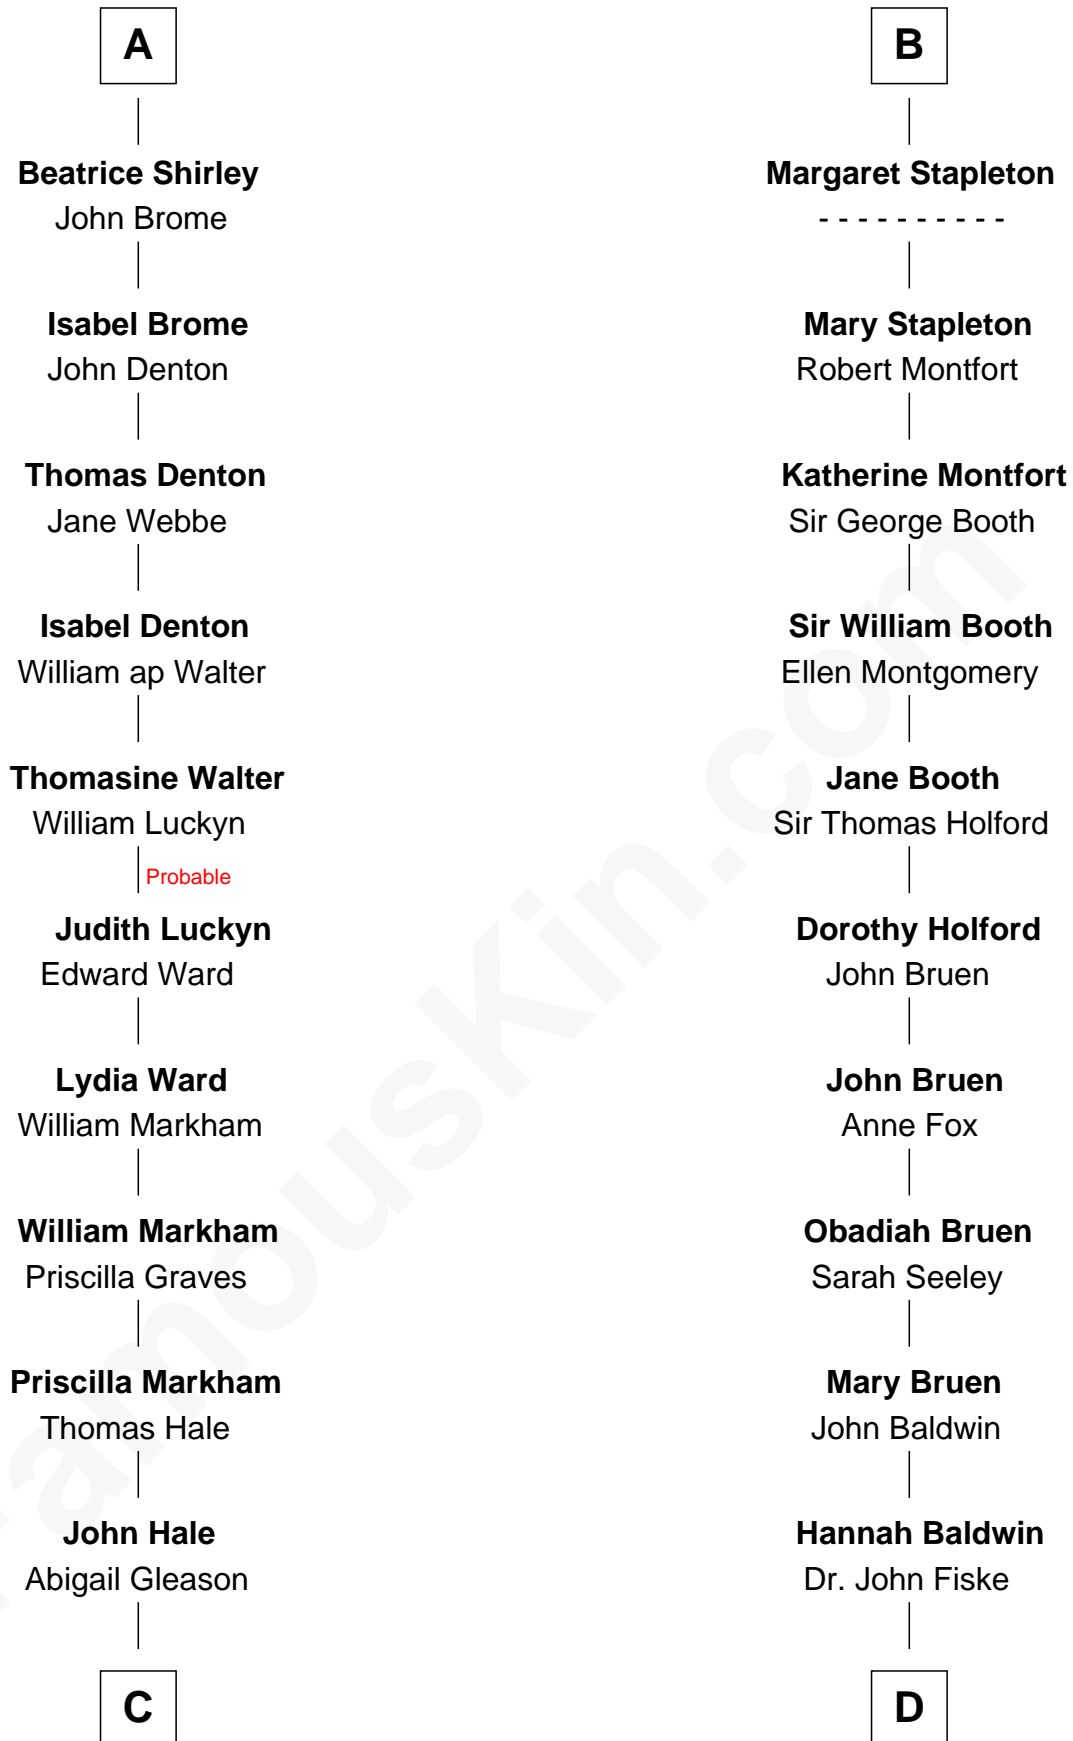

FamousKin.com Relationship Chart of

Rutherford B. Hayes

19th U.S. President

21st cousin of

Stephen A. Douglas

Participated in Lincoln-Douglas Debates

C

Abigail Hale
Isaac Chandler

Abigail Chandler
Israel Smith

Chloe Smith
Rutherford Hayes

Rutherford Hayes
Sophia Birchard

Rutherford B. Hayes
19th U.S. President

D

Benjamin Fiske
Abigail Bowen

Benjamin Fiske
Susannah Briggs

Rev. Nathaniel Fiske
Sarah Arnold