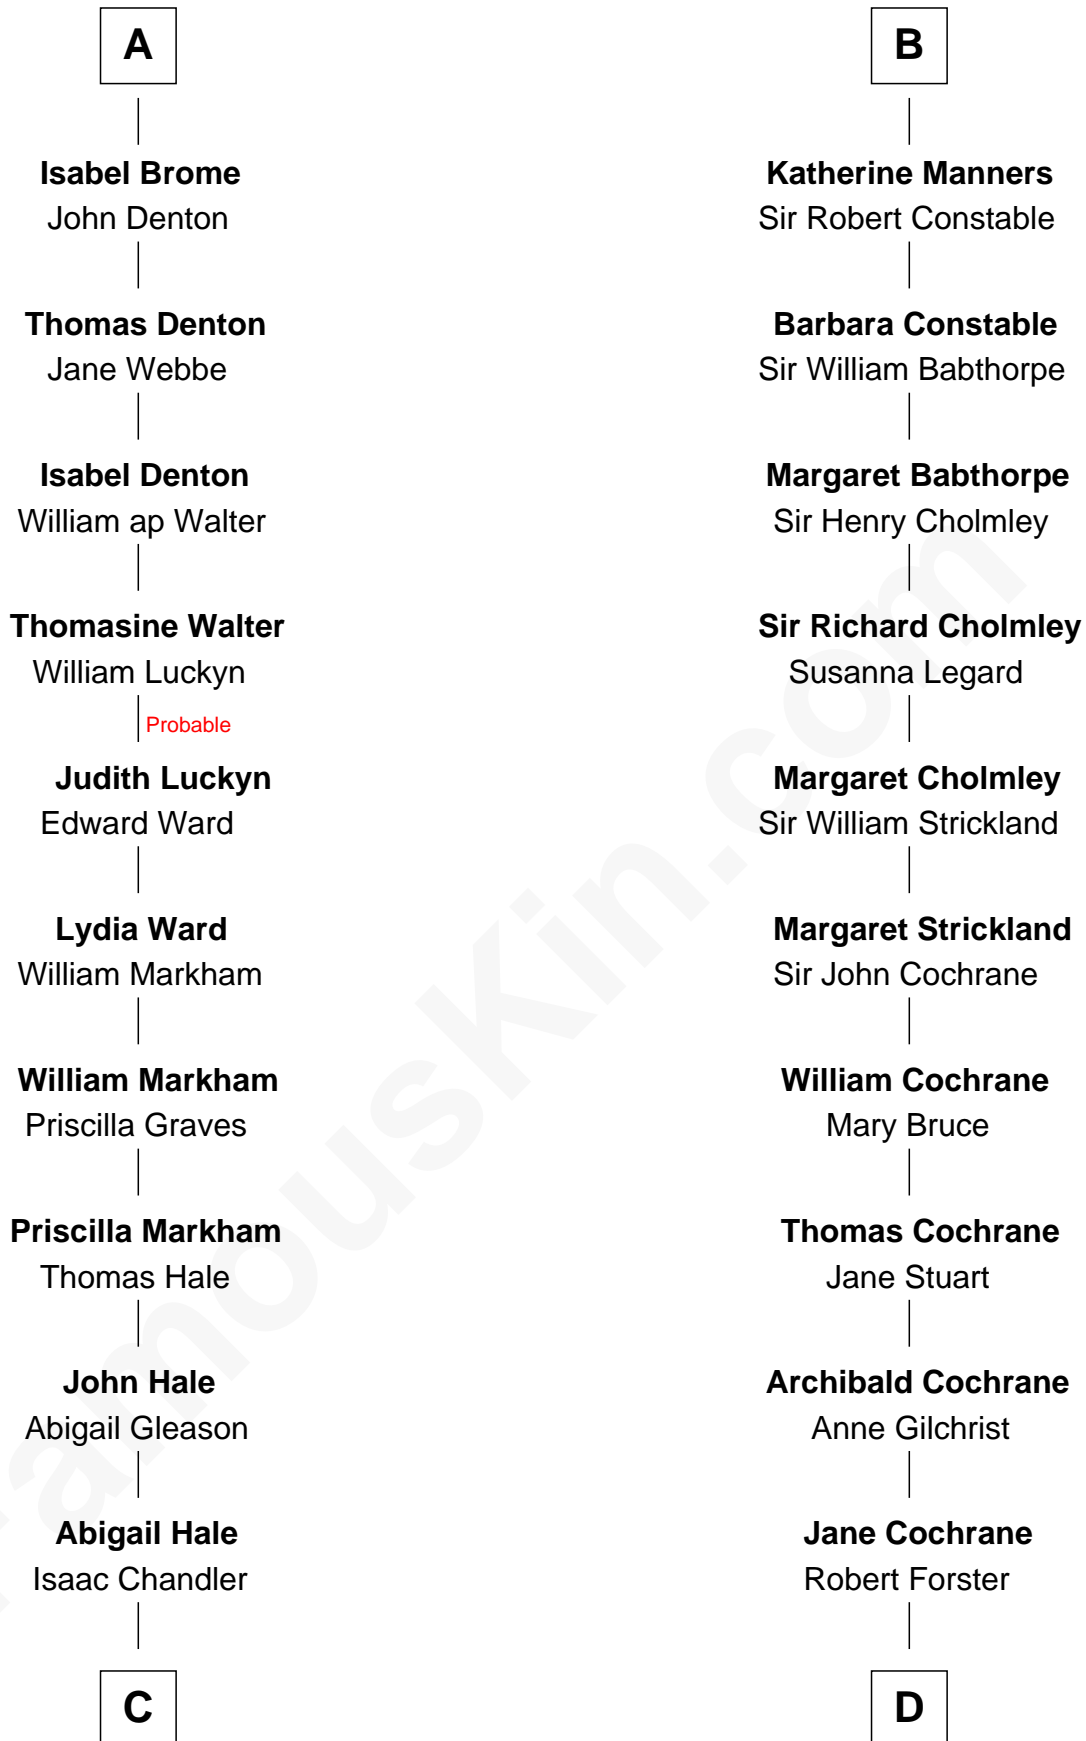

FamousKin.com

Relationship Chart of

Rutherford B. Hayes

19th U.S. President

20th cousin of

Brian Forster

TV Actor

C

Abigail Chandler

Israel Smith

Chloe Smith
Rutherford Hayes

Rutherford Hayes
Sophia Birchard

Rutherford B. Hayes
19th U.S. President

D

Lt-Col. Frederic Blanco Forster
Marian Jennette Sophia De Carteret

Frederic Percy Cochrane Forster
Alice Mary Biggs