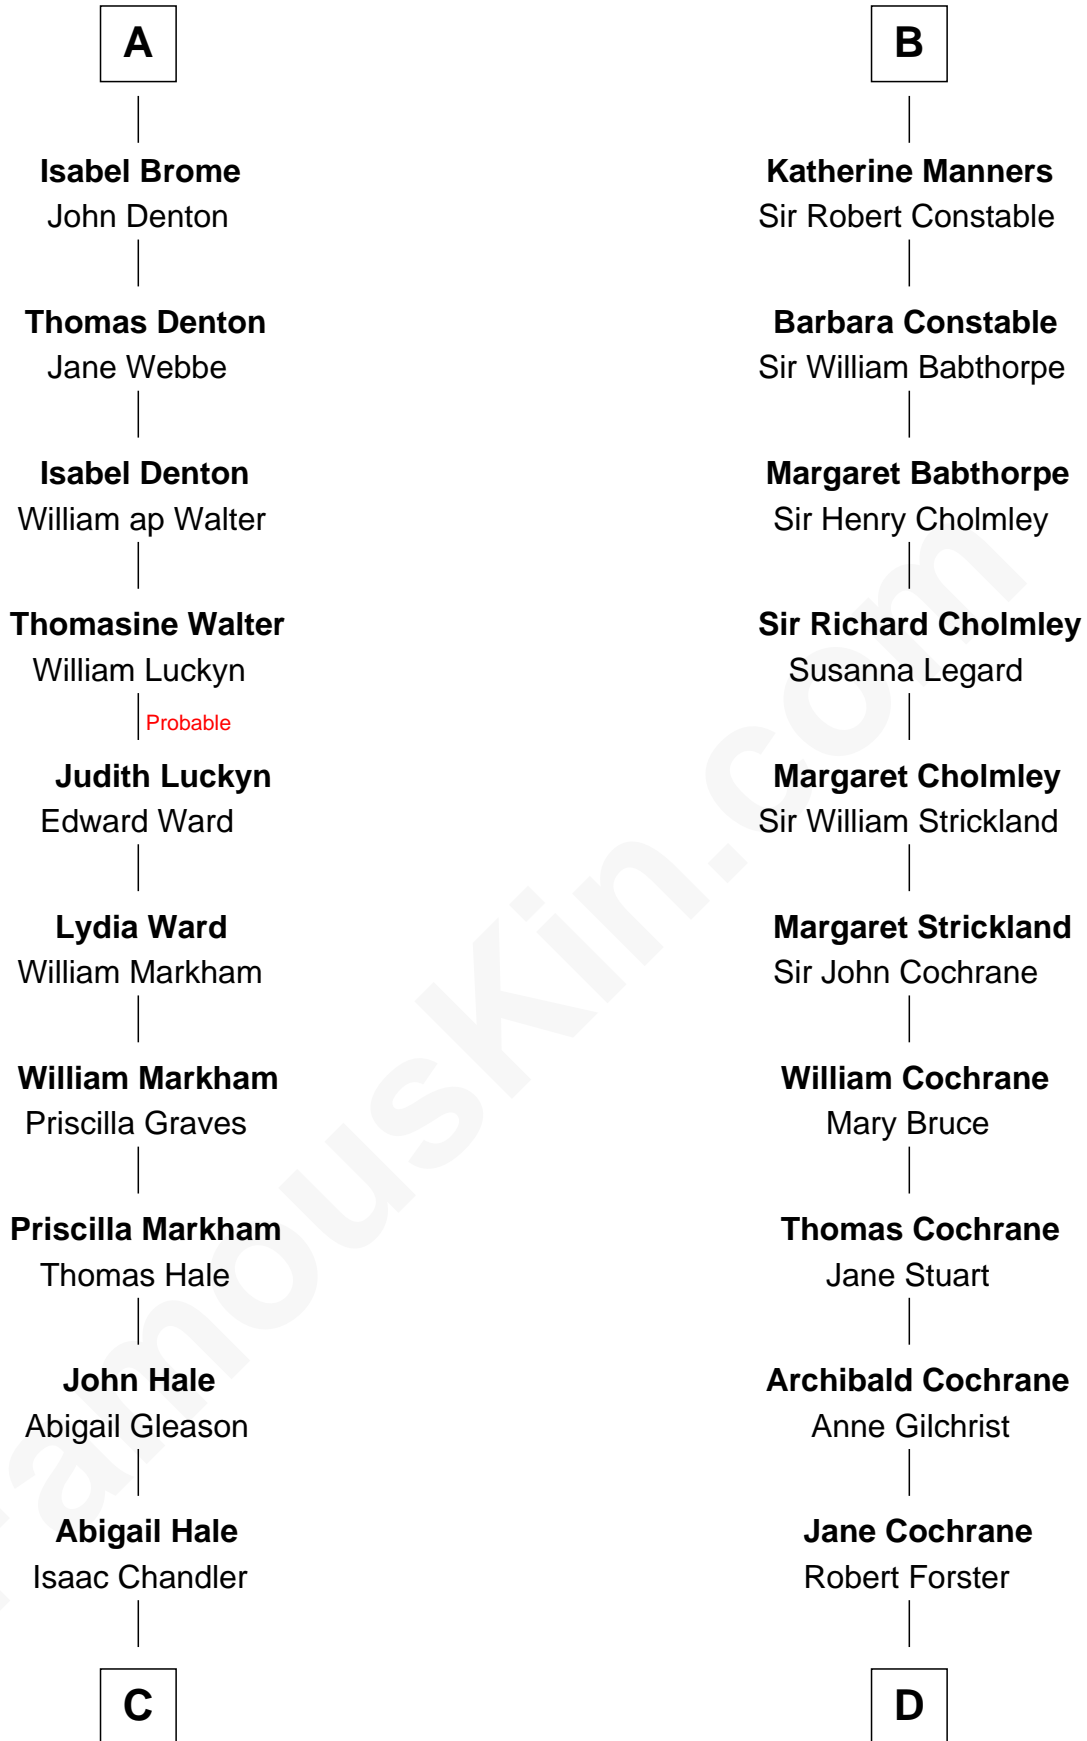

**FamousKin.com**  
**Relationship Chart of**  
**Rutherford B. Hayes**  
*19th U.S. President*

**19th cousin 1 time removed of**  
**Peter Forster**  
*TV and Movie Actor*

**C**

**Abigail Chandler**

Israel Smith

**Chloe Smith**

Rutherford Hayes

**Rutherford Hayes**

Sophia Birchard

**Rutherford B. Hayes**

*19th U.S. President*

**D**

**Lt-Col. Frederic Blanco Forster**

Marian Jennette Sophia De Carteret

**Frederic Percy Cochrane Forster**

Alice Mary Biggs

**Peter Forster**

*TV and Movie Actor*

FamousKin.com