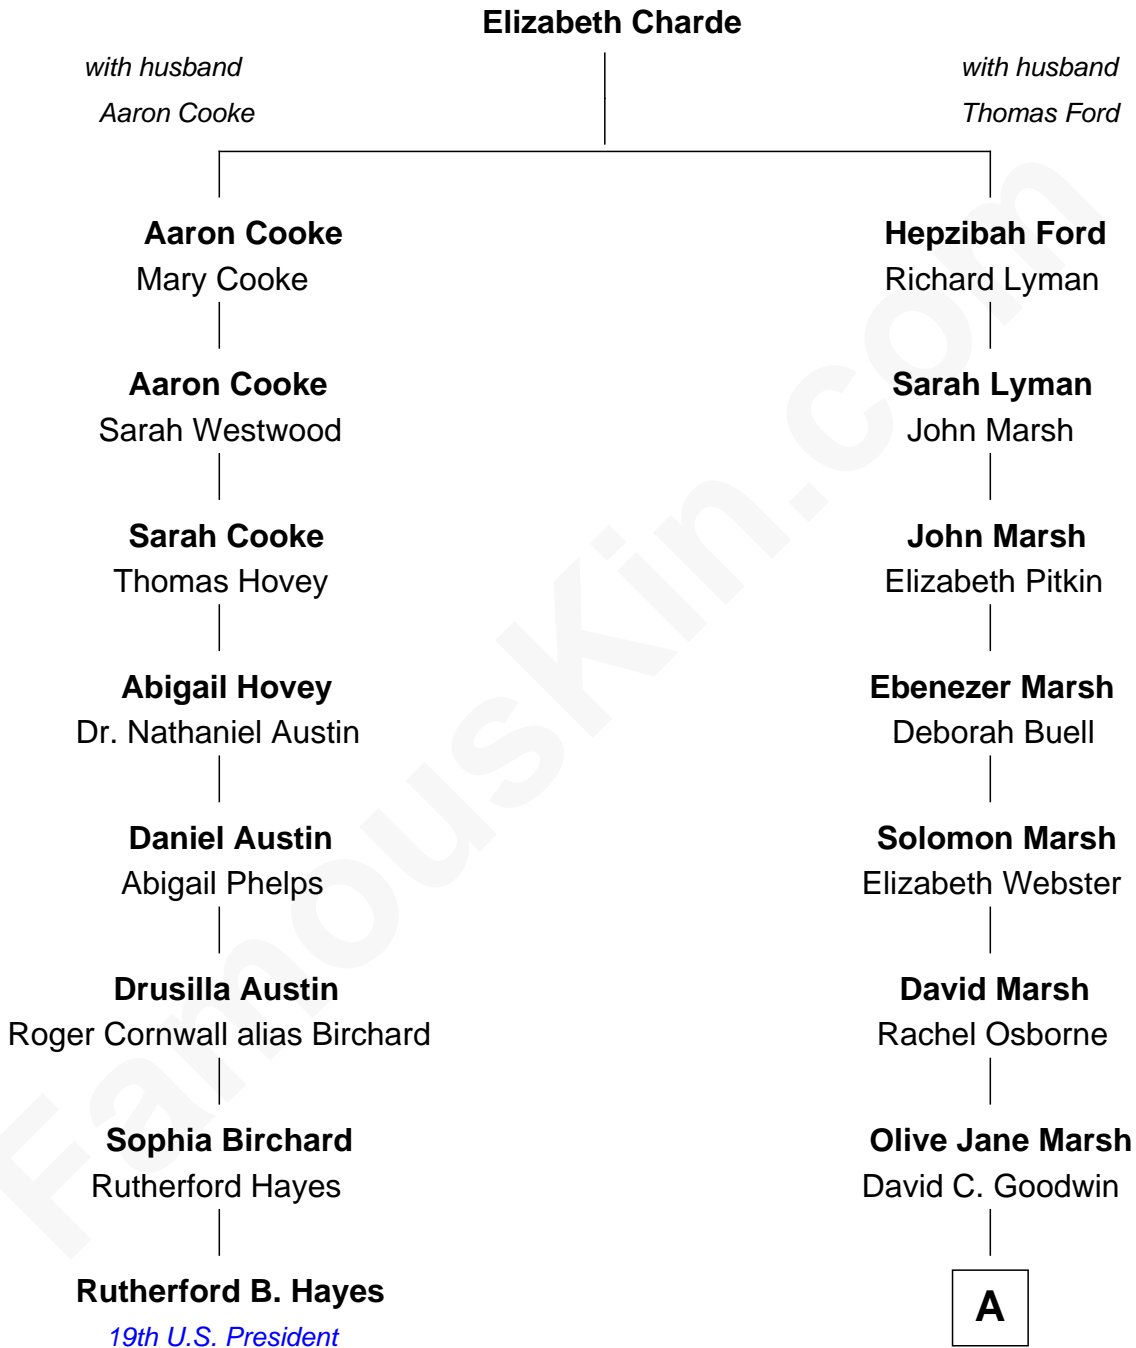

**FamousKin.com**  
**Relationship Chart of**  
**Rutherford B. Hayes**  
*19th U.S. President*

7th cousin 5 times removed of

**Joe Keery**  
*TV and Movie Actor*

**A**

|  
**Isabelle Rachel Goodwin**

John Hall Morse

|  
**Anna Lucretia Morse**

Paul Haney

|  
**John Thomas Haney**

Virginia Mae Holmes

|  
**Susan Rae Haney**

Robert McClellan Barger

|  
**Nina Rae Barger**

David Grover Keery