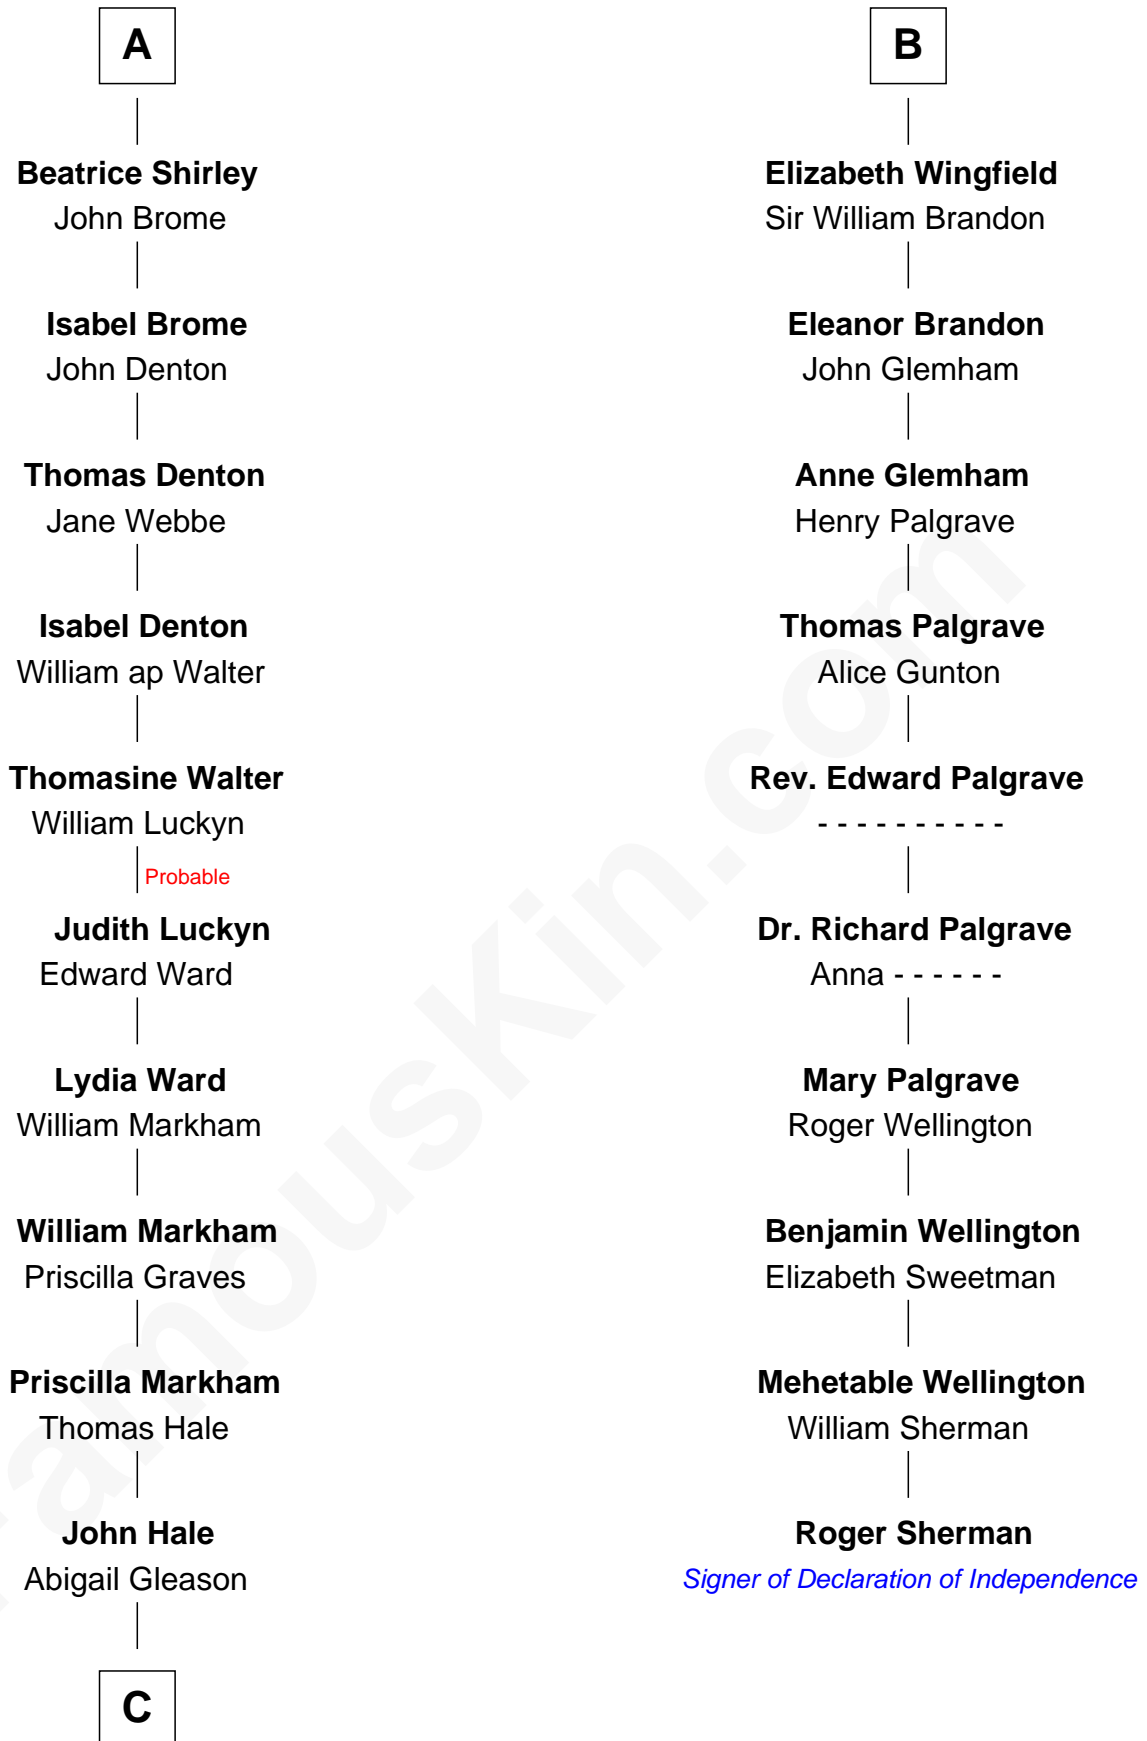

FamousKin.com
Relationship Chart of
Rutherford B. Hayes
19th U.S. President

16th cousin 5 times removed of

Roger Sherman
Signer of the Declaration of Independence

C

Abigail Hale
Isaac Chandler

Abigail Chandler
Israel Smith

Chloe Smith
Rutherford Hayes

Rutherford Hayes
Sophia Birchard

Rutherford B. Hayes
19th U.S. President

FamousKin.com