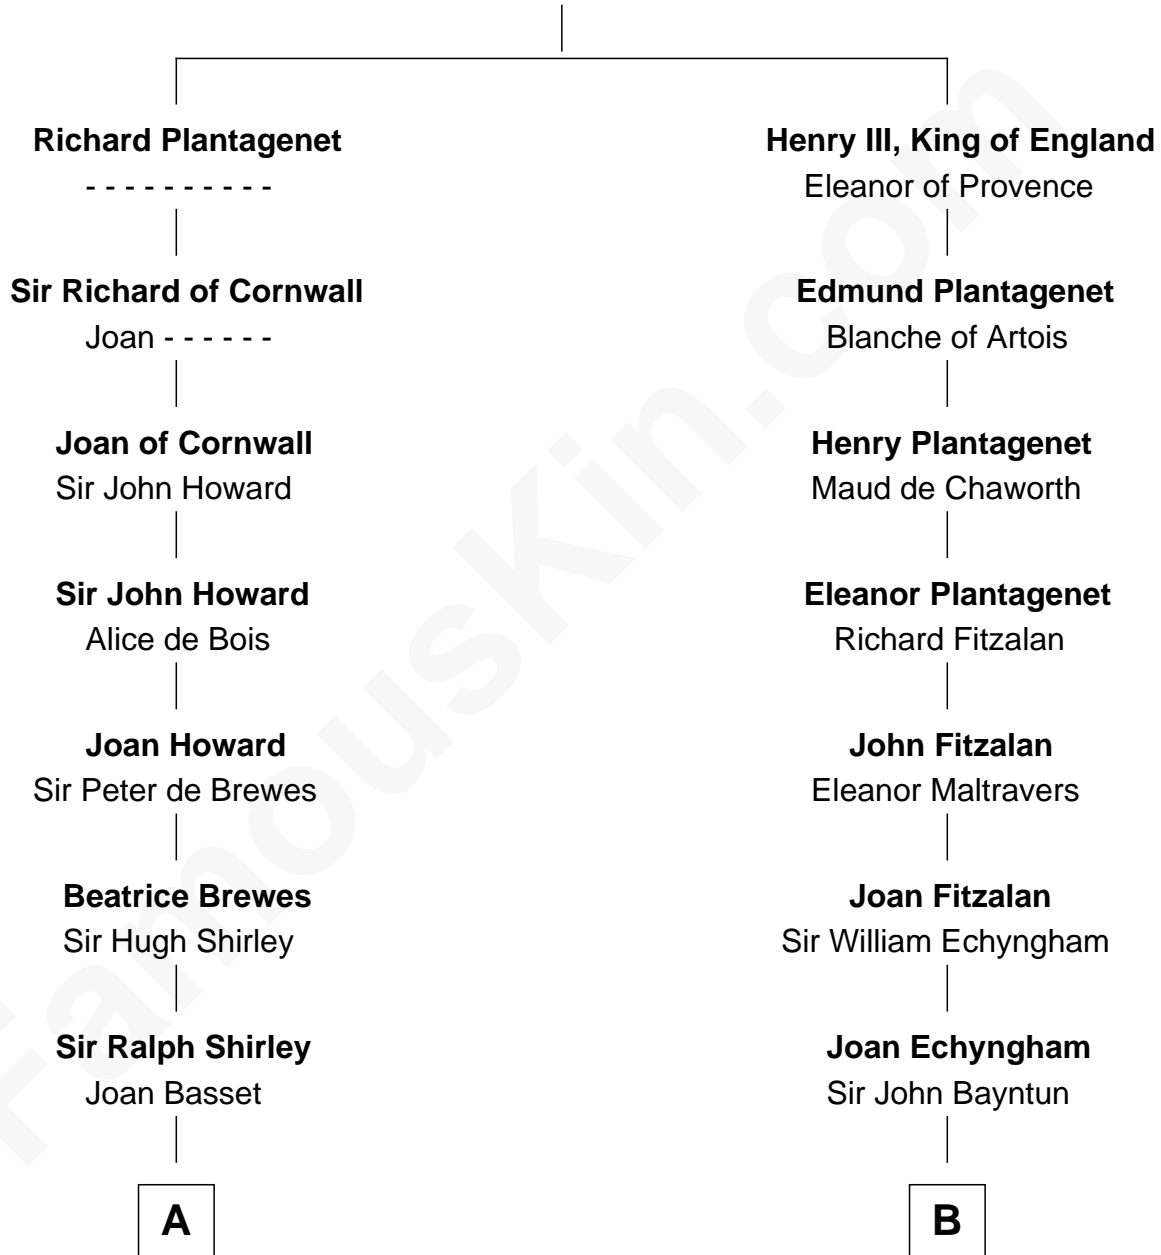

FamousKin.com
Relationship Chart of
Rutherford B. Hayes
19th U.S. President

18th cousin 3 times removed of
Samuel Cony
31st Governor of Maine

John, King of England
 Isabelle of Angoulême

C

Abigail Hale
Isaac Chandler

Abigail Chandler
Israel Smith

Chloe Smith
Rutherford Hayes

Rutherford Hayes
Sophia Birchard

Rutherford B. Hayes
19th U.S. President

D

Samuel Cony
Susan Bowdoin Coney

Samuel Cony
31st Governor of Maine

FamousKin.com