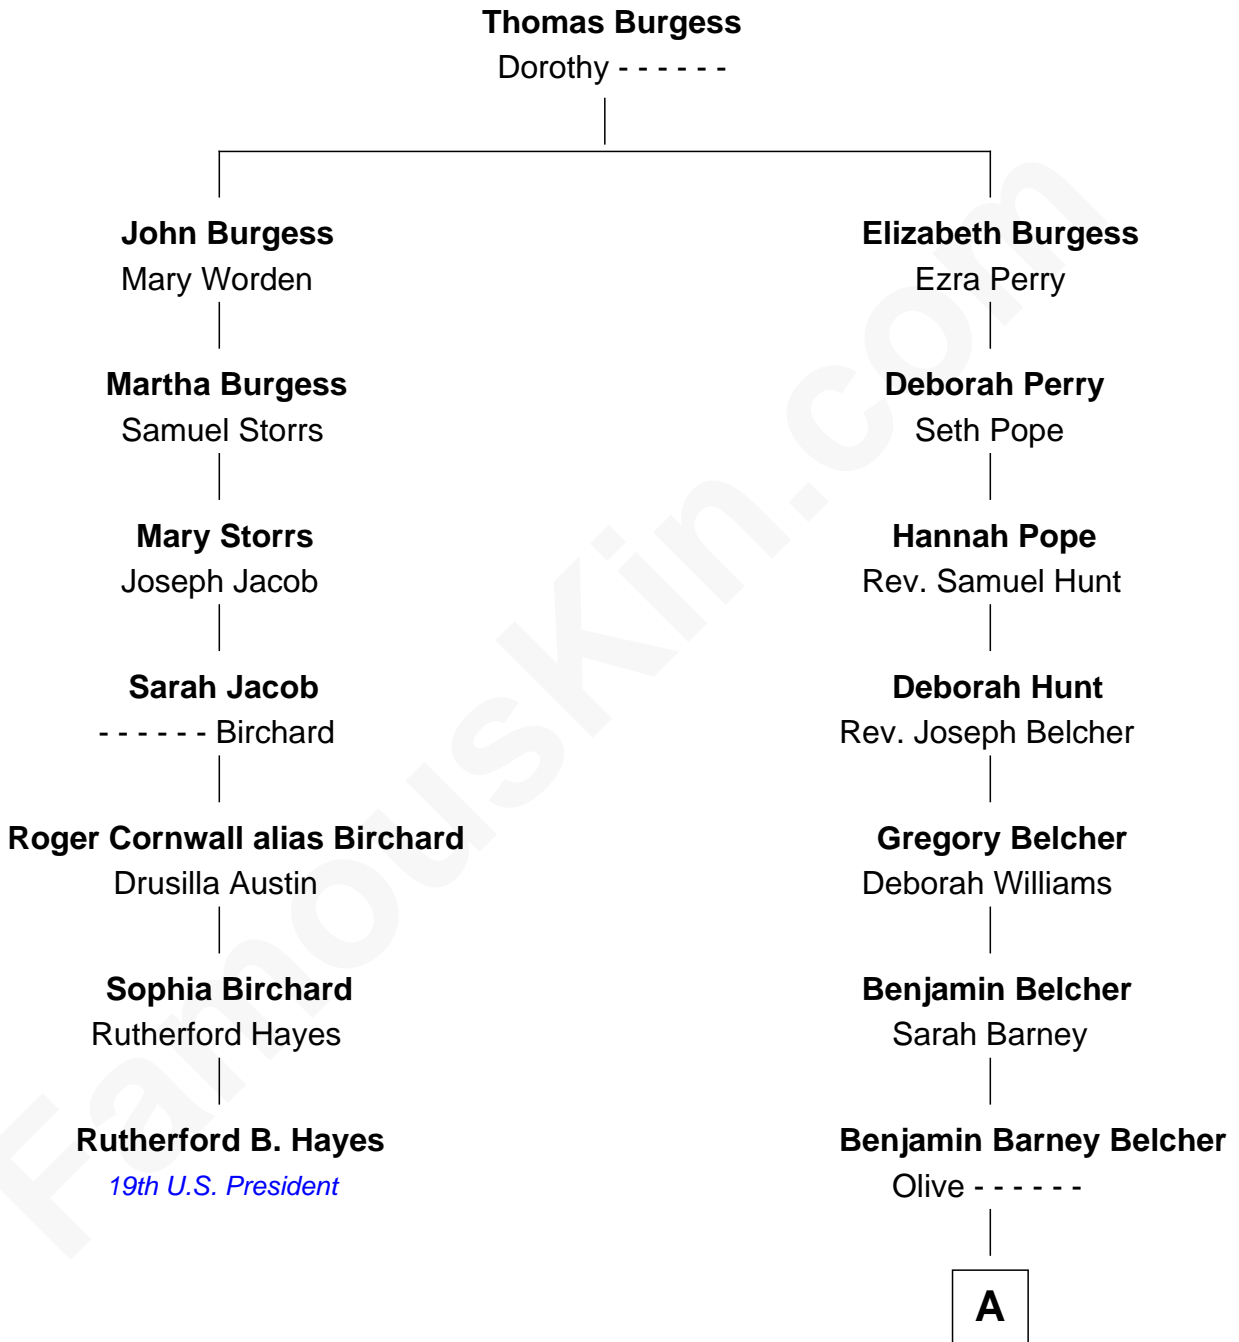

FamousKin.com
Relationship Chart of
Rutherford B. Hayes
19th U.S. President

6th cousin 3 times removed of
General Douglas MacArthur
U.S. Army - World War II

A

—
Aurelia Belcher
Arthur MacArthur

—
Gen. Arthur MacArthur
Mary Pinckney Hardy

—
General Douglas MacArthur
U.S. Army - World War II

FamousKin.com