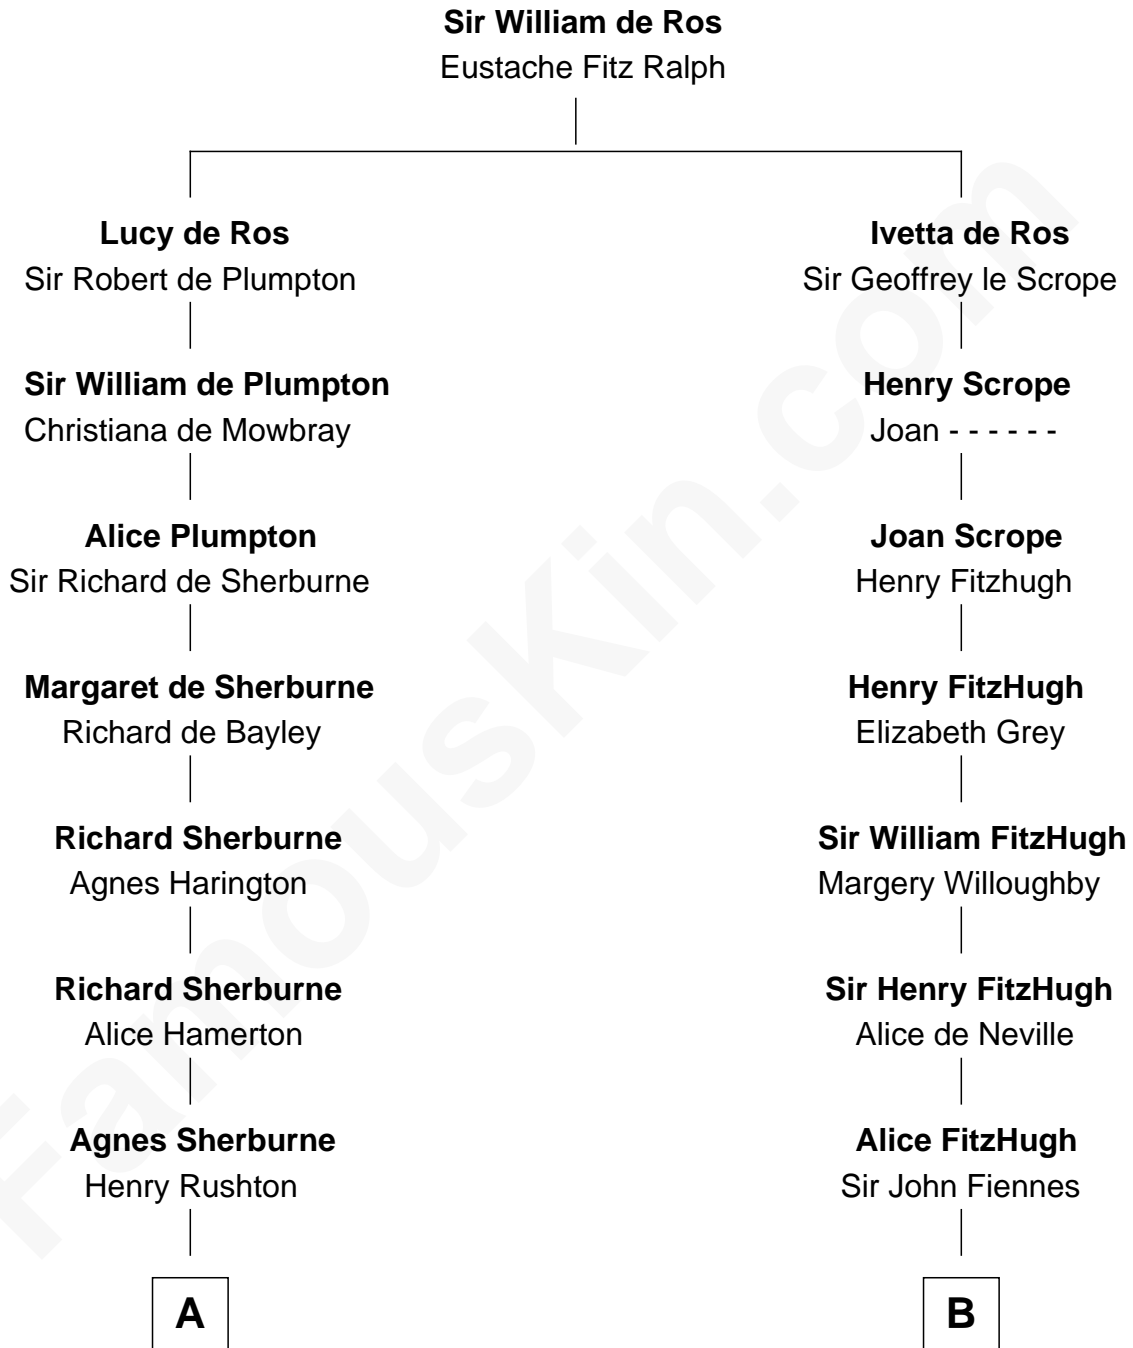

**FamousKin.com**  
**Relationship Chart of**  
**Rutherford B. Hayes**  
*19th U.S. President*

19th cousin 2 times removed of  
**Frank Lloyd Wright**  
*American Architect*

**C**

**Roger Cornwall alias Birchard**

Drusilla Austin

**Sophia Birchard**

Rutherford Hayes

**Rutherford B. Hayes**

*19th U.S. President*

**D**

**Capt. Russell Hubbard**

Mary Gray