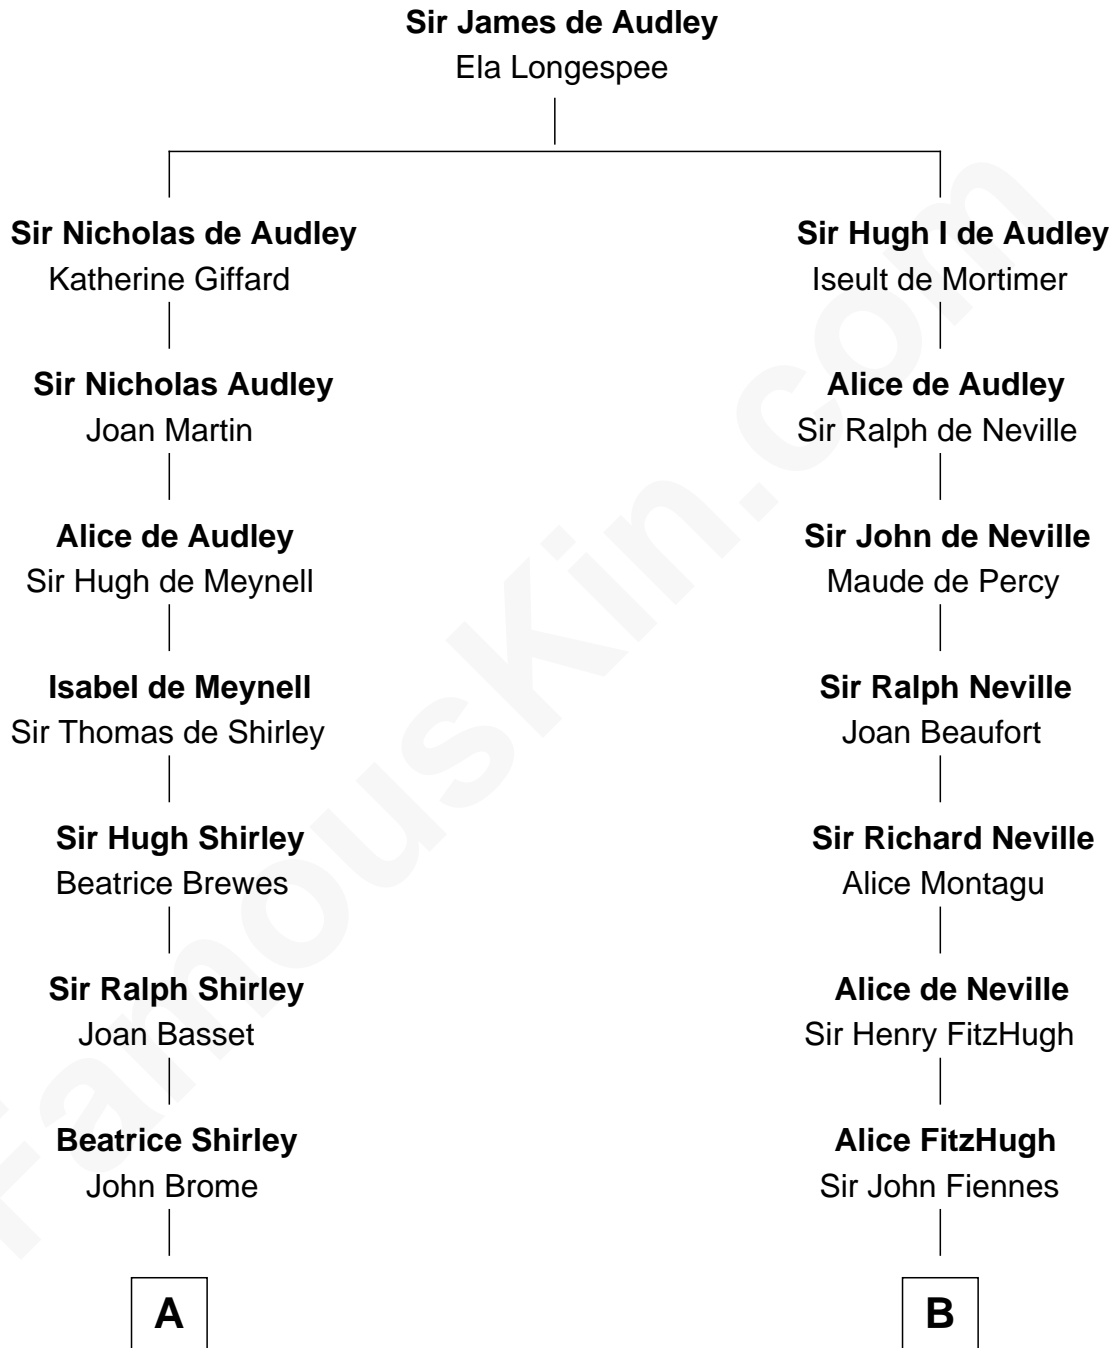

FamousKin.com
Relationship Chart of
Rutherford B. Hayes
19th U.S. President

20th cousin 1 time removed of
Frank Lloyd Wright
American Architect

C

Abigail Chandler

Israel Smith

Chloe Smith

Rutherford Hayes

Rutherford Hayes

Sophia Birchard

Rutherford B. Hayes

19th U.S. President

D

Capt. Russell Hubbard

Mary Gray

Martha Hubbard

David Wright