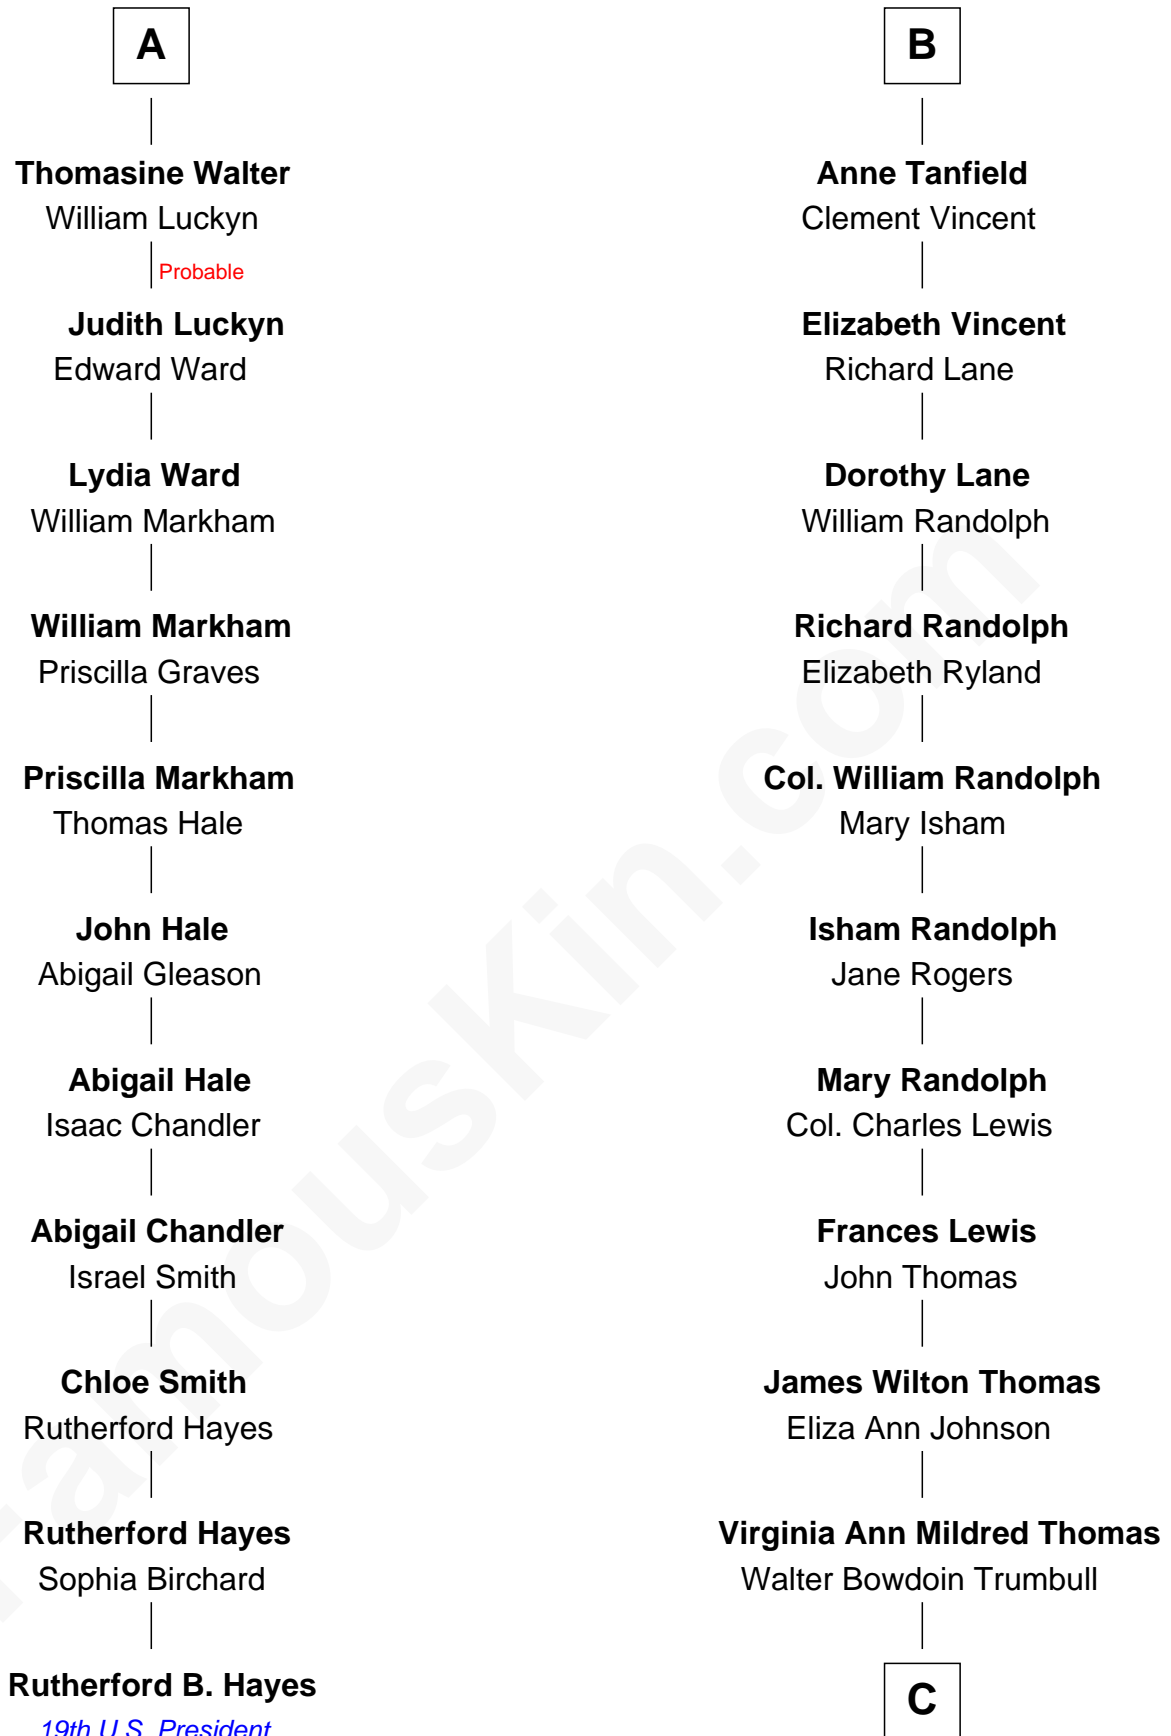

FamousKin.com
Relationship Chart of
Rutherford B. Hayes
19th U.S. President

17th cousin 3 times removed of
Douglas Trumbull
Film Special Effects Pioneer

Sir John Howard
 Alice de Bois

C

Robert Morris Wilton Trumbull

Emily Shurtleff

Morris Kinnard Trumbull

Alice G. Greer

Donald Edmond Trumbull

Marcia Hunt

Douglas Trumbull

Film Special Effects Pioneer