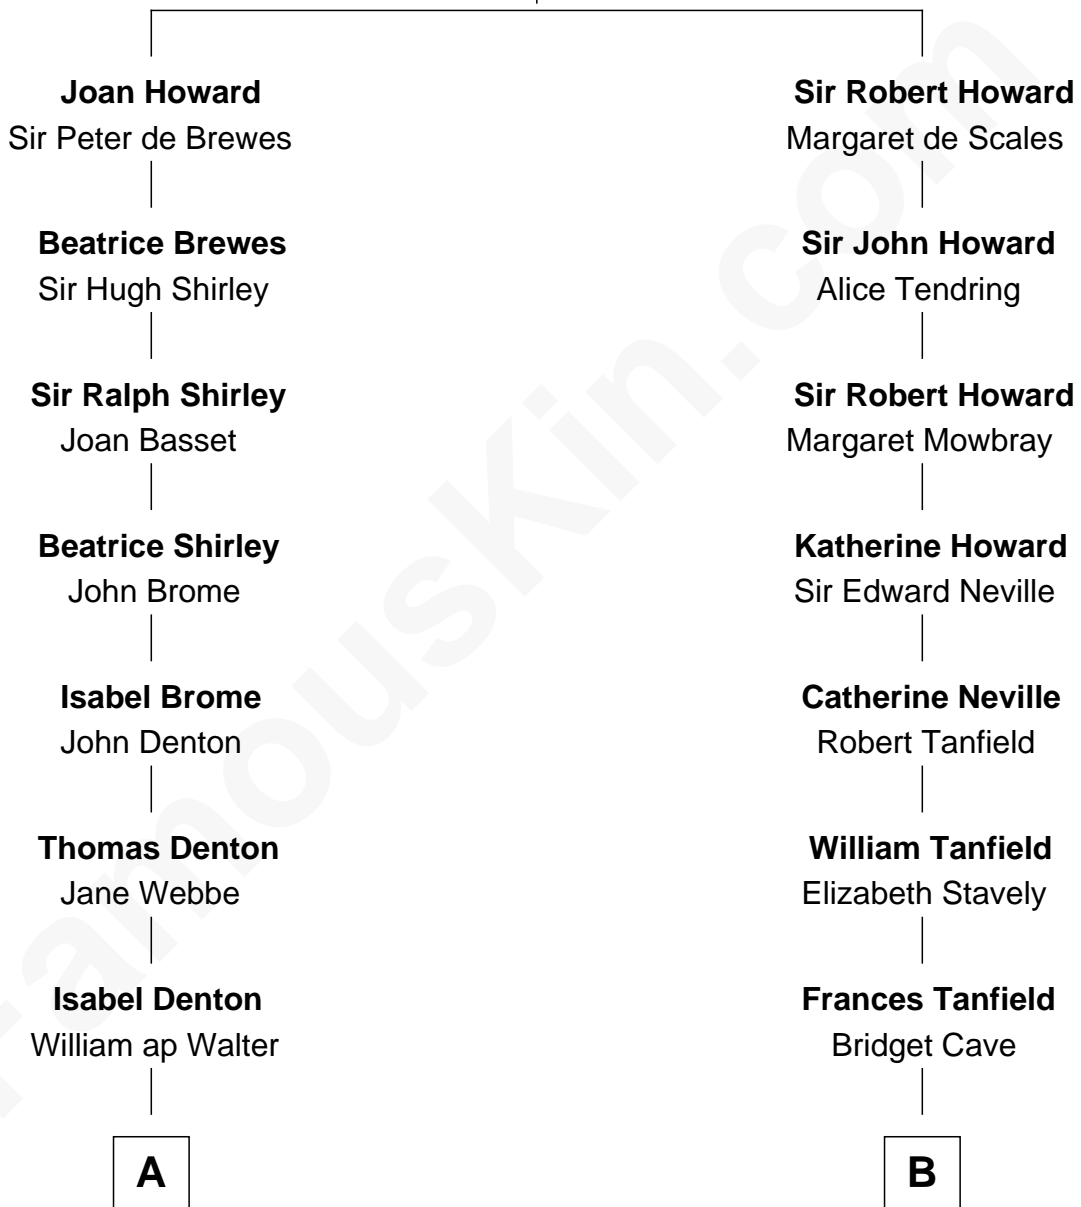

FamousKin.com
Relationship Chart of
Rutherford B. Hayes
19th U.S. President

17th cousin 3 times removed of
Douglas Trumbull
Film Special Effects Pioneer

Sir John Howard
 Alice de Bois

C

Robert Morris Wilton Trumbull

Emily Shurtleff

Morris Kinnard Trumbull

Alice G. Greer

Donald Edmond Trumbull

Marcia Hunt

Douglas Trumbull

Film Special Effects Pioneer