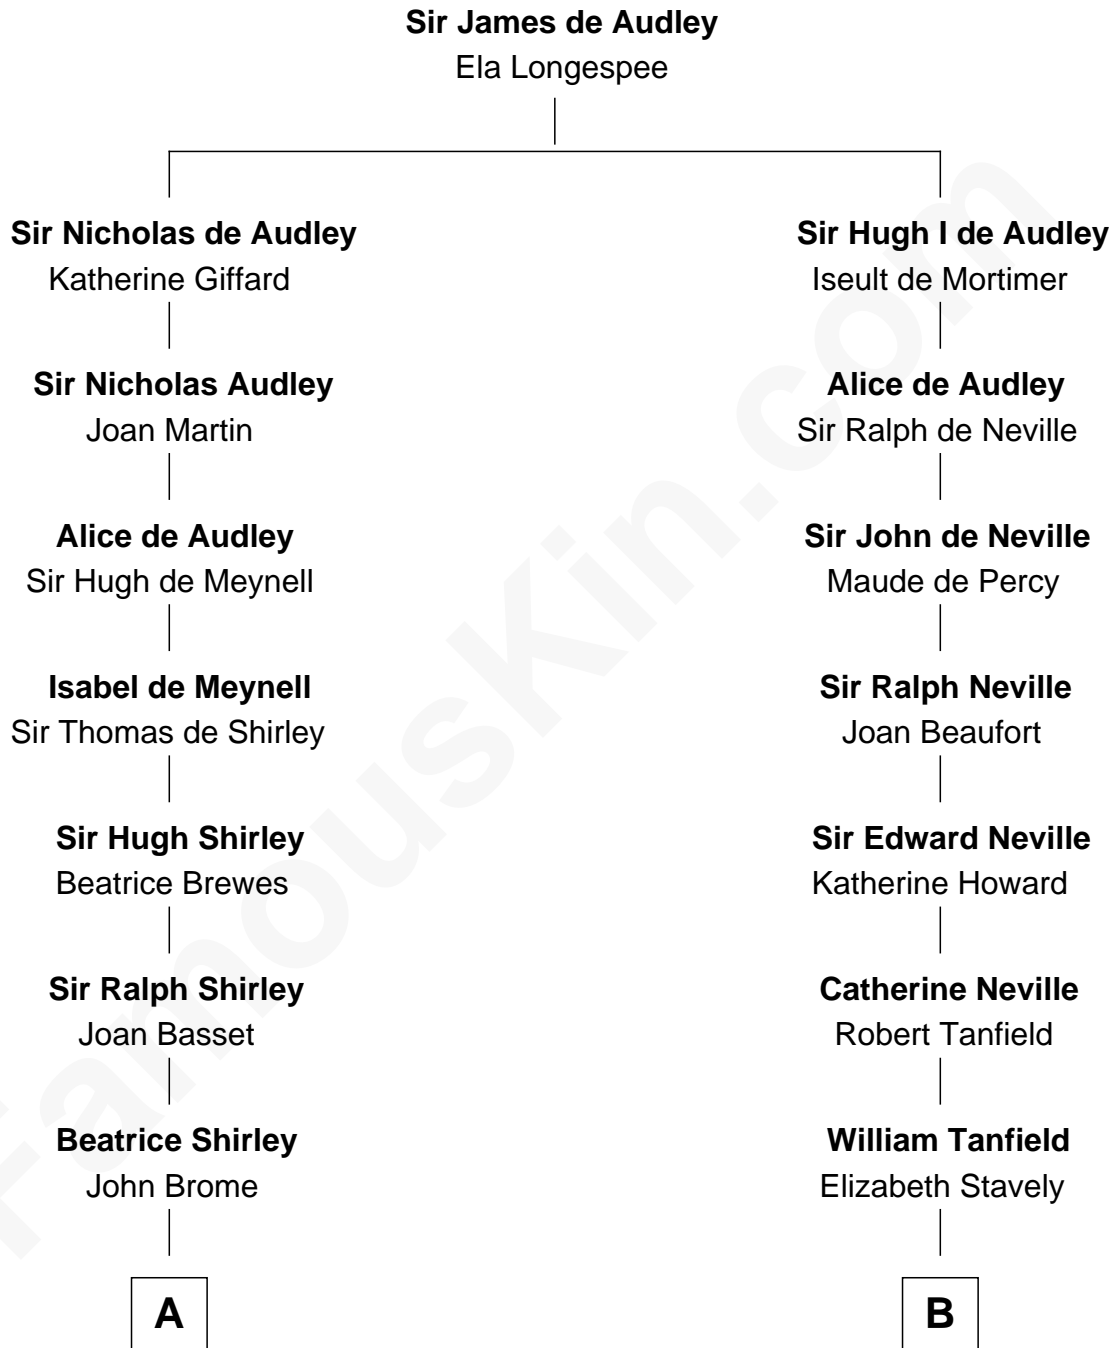

FamousKin.com
Relationship Chart of
Rutherford B. Hayes
19th U.S. President

20th cousin 1 time removed of
Douglas Trumbull
Film Special Effects Pioneer

C

Abigail Chandler

Israel Smith

Chloe Smith

Rutherford Hayes

Rutherford Hayes

Sophia Birchard

Rutherford B. Hayes

19th U.S. President

D

Virginia Ann Mildred Thomas

Walter Bowdoin Trumbull

Robert Morris Wilton Trumbull