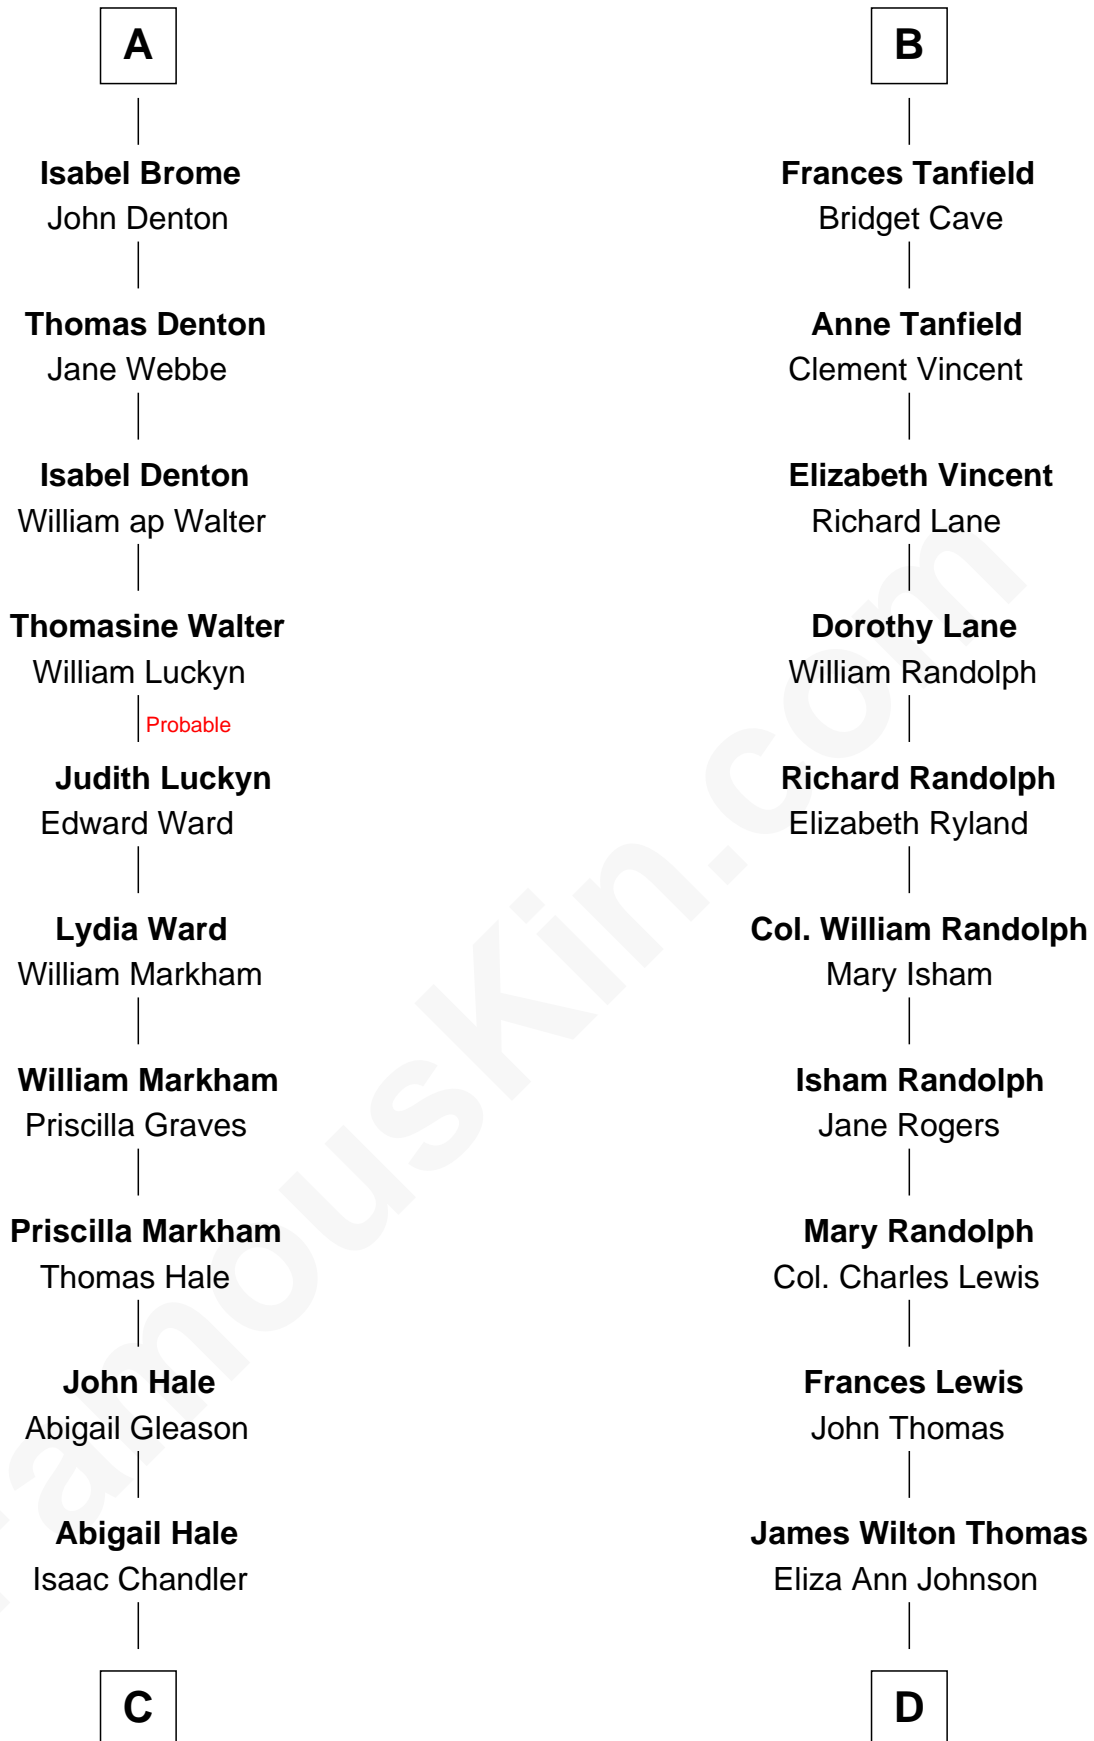

FamousKin.com
Relationship Chart of
Rutherford B. Hayes
19th U.S. President

20th cousin 1 time removed of
Douglas Trumbull
Film Special Effects Pioneer

C

Abigail Chandler

Israel Smith

Chloe Smith

Rutherford Hayes

Rutherford Hayes

Sophia Birchard

Rutherford B. Hayes

19th U.S. President

D

Virginia Ann Mildred Thomas

Walter Bowdoin Trumbull

Robert Morris Wilton Trumbull