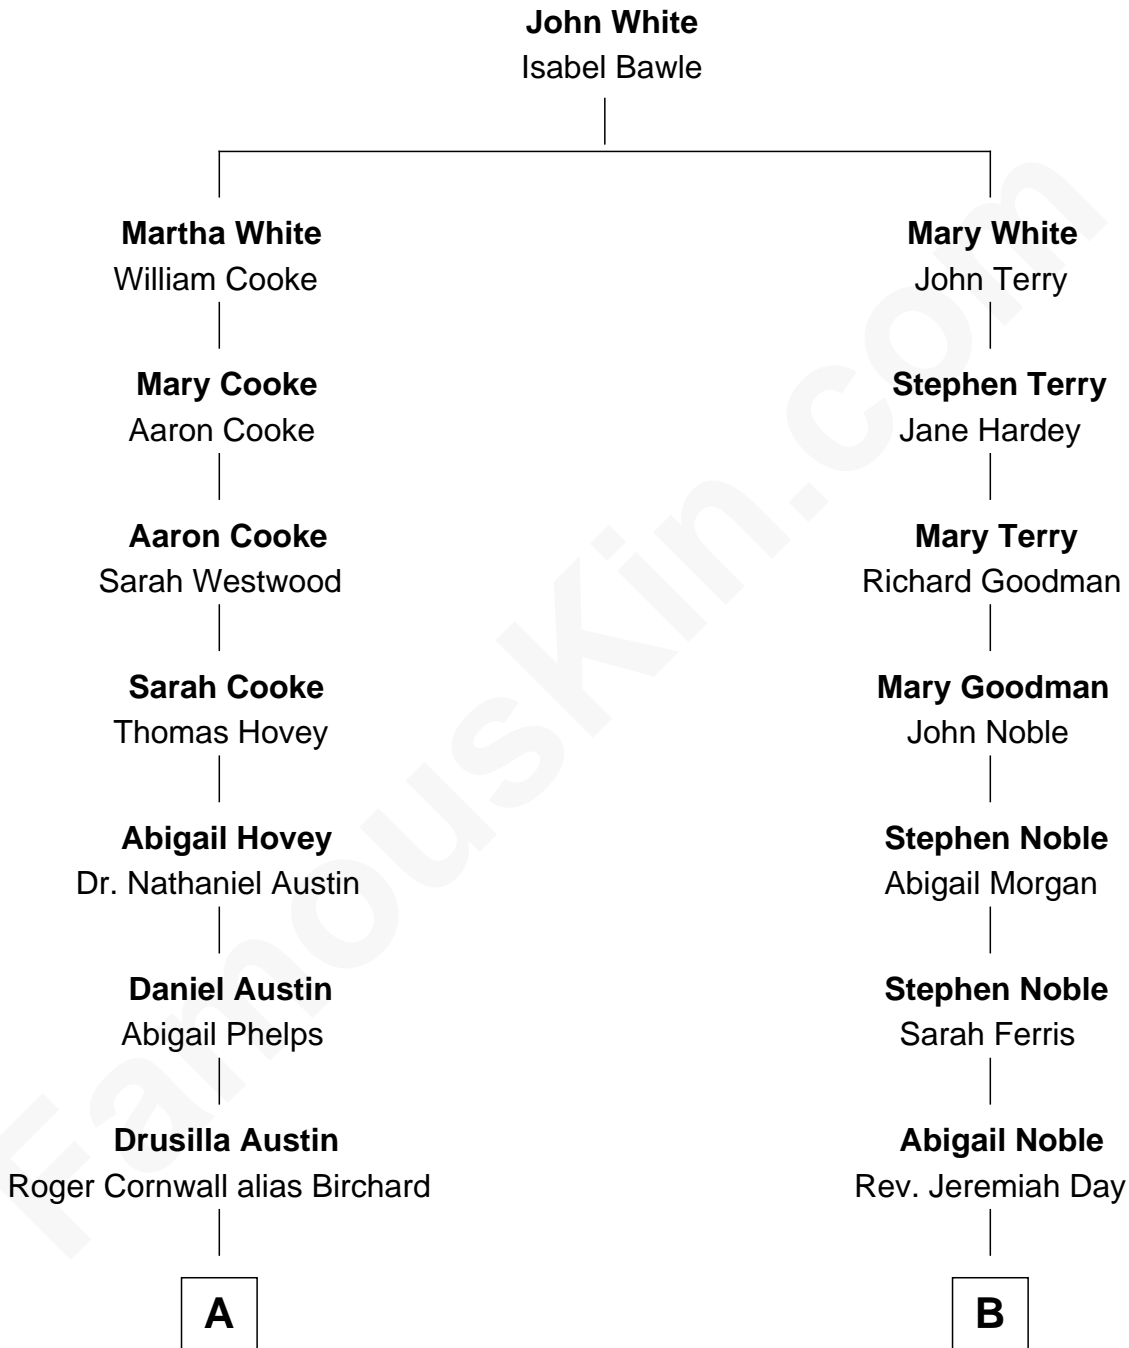

FamousKin.com

Relationship Chart of

Rutherford B. Hayes

19th U.S. President

8th cousin 4 times removed of

Zoe Kazan
TV, Movie and Stage Actress

A

Sophia Birchard
Rutherford Hayes

Rutherford B. Hayes
19th U.S. President

B

Jeremiah Day
Olivia Jones

Elizabeth Day
Thomas Anthony Thacher

Alfred Beaumont Thacher
Emma Cecelia Erkenbrecher

Molly Day Thacher
Elia Kazantzoglou

Nicholas Kazan
Jean Robin Swicord

Zoe Kazan
TV, Movie and Stage Actress