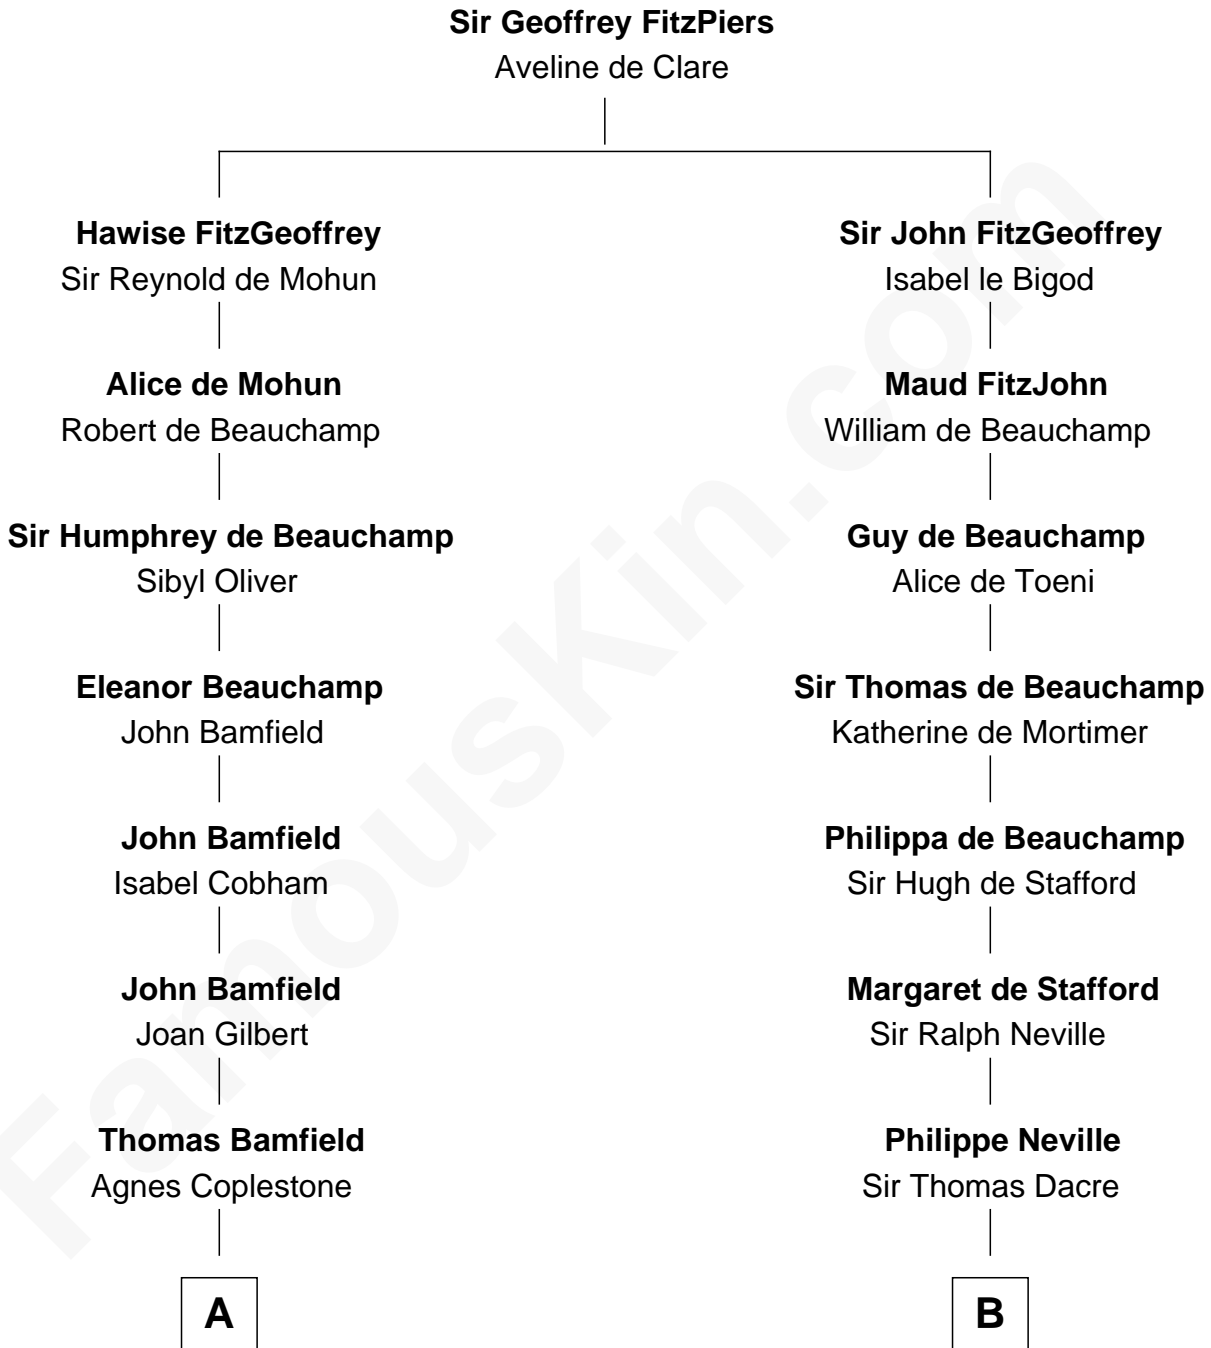

FamousKin.com
Relationship Chart of
Rutherford B. Hayes
19th U.S. President

19th cousin 2 times removed of

Fletcher Christian
Leader of the mutiny on the Bounty

C

Sarah Trowbridge

John Russell

Rebecca Russell

Ezekiel Hayes

Rutherford Hayes

Chloe Smith

Rutherford Hayes

Sophia Birchard

Rutherford B. Hayes

19th U.S. President

D

Bridget Senhouse

John Christian

Charles Christian

Anne Dixon

Fletcher Christian

Leader of the mutiny on the Bounty

FamousKin.com