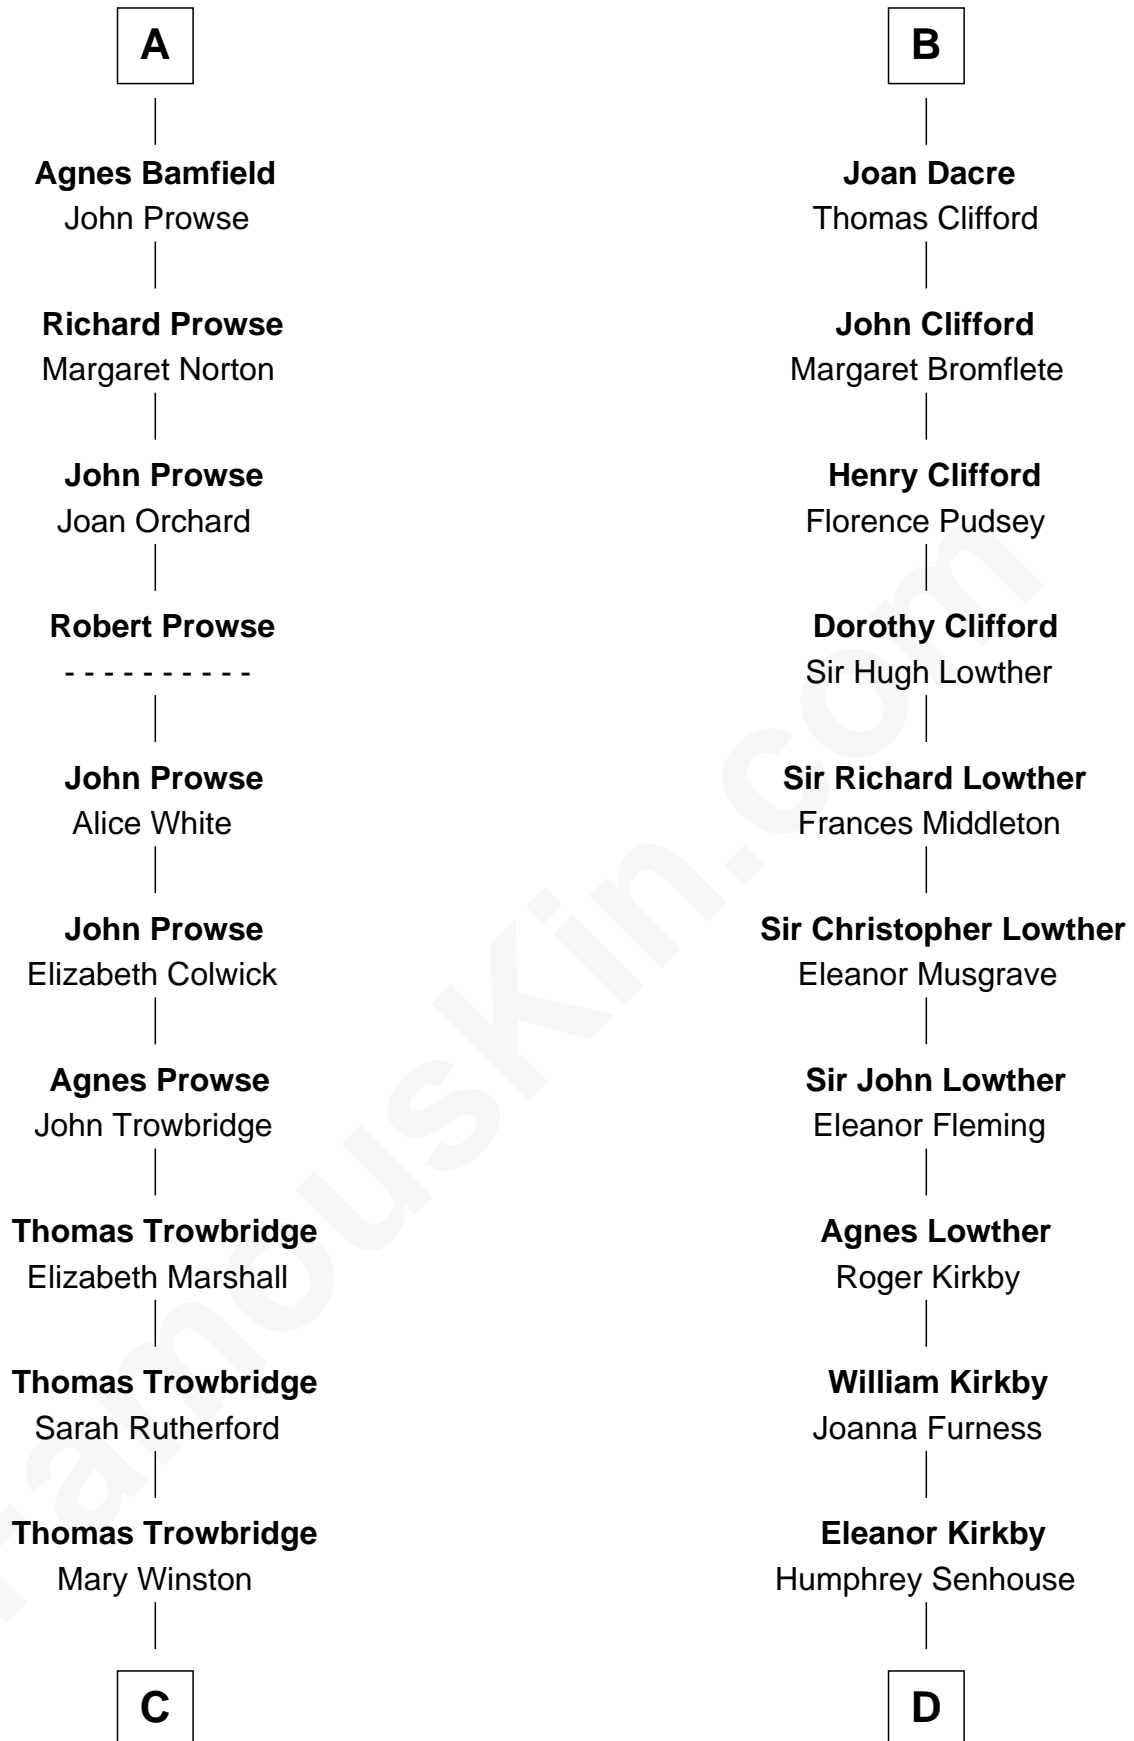

FamousKin.com
Relationship Chart of
Rutherford B. Hayes
19th U.S. President

19th cousin 2 times removed of

Fletcher Christian
Leader of the mutiny on the Bounty

C

Sarah Trowbridge

John Russell

Rebecca Russell

Ezekiel Hayes

Rutherford Hayes

Chloe Smith

Rutherford Hayes

Sophia Birchard

Rutherford B. Hayes

19th U.S. President

D

Bridget Senhouse

John Christian

Charles Christian

Anne Dixon

Fletcher Christian

Leader of the mutiny on the Bounty

FamousKin.com