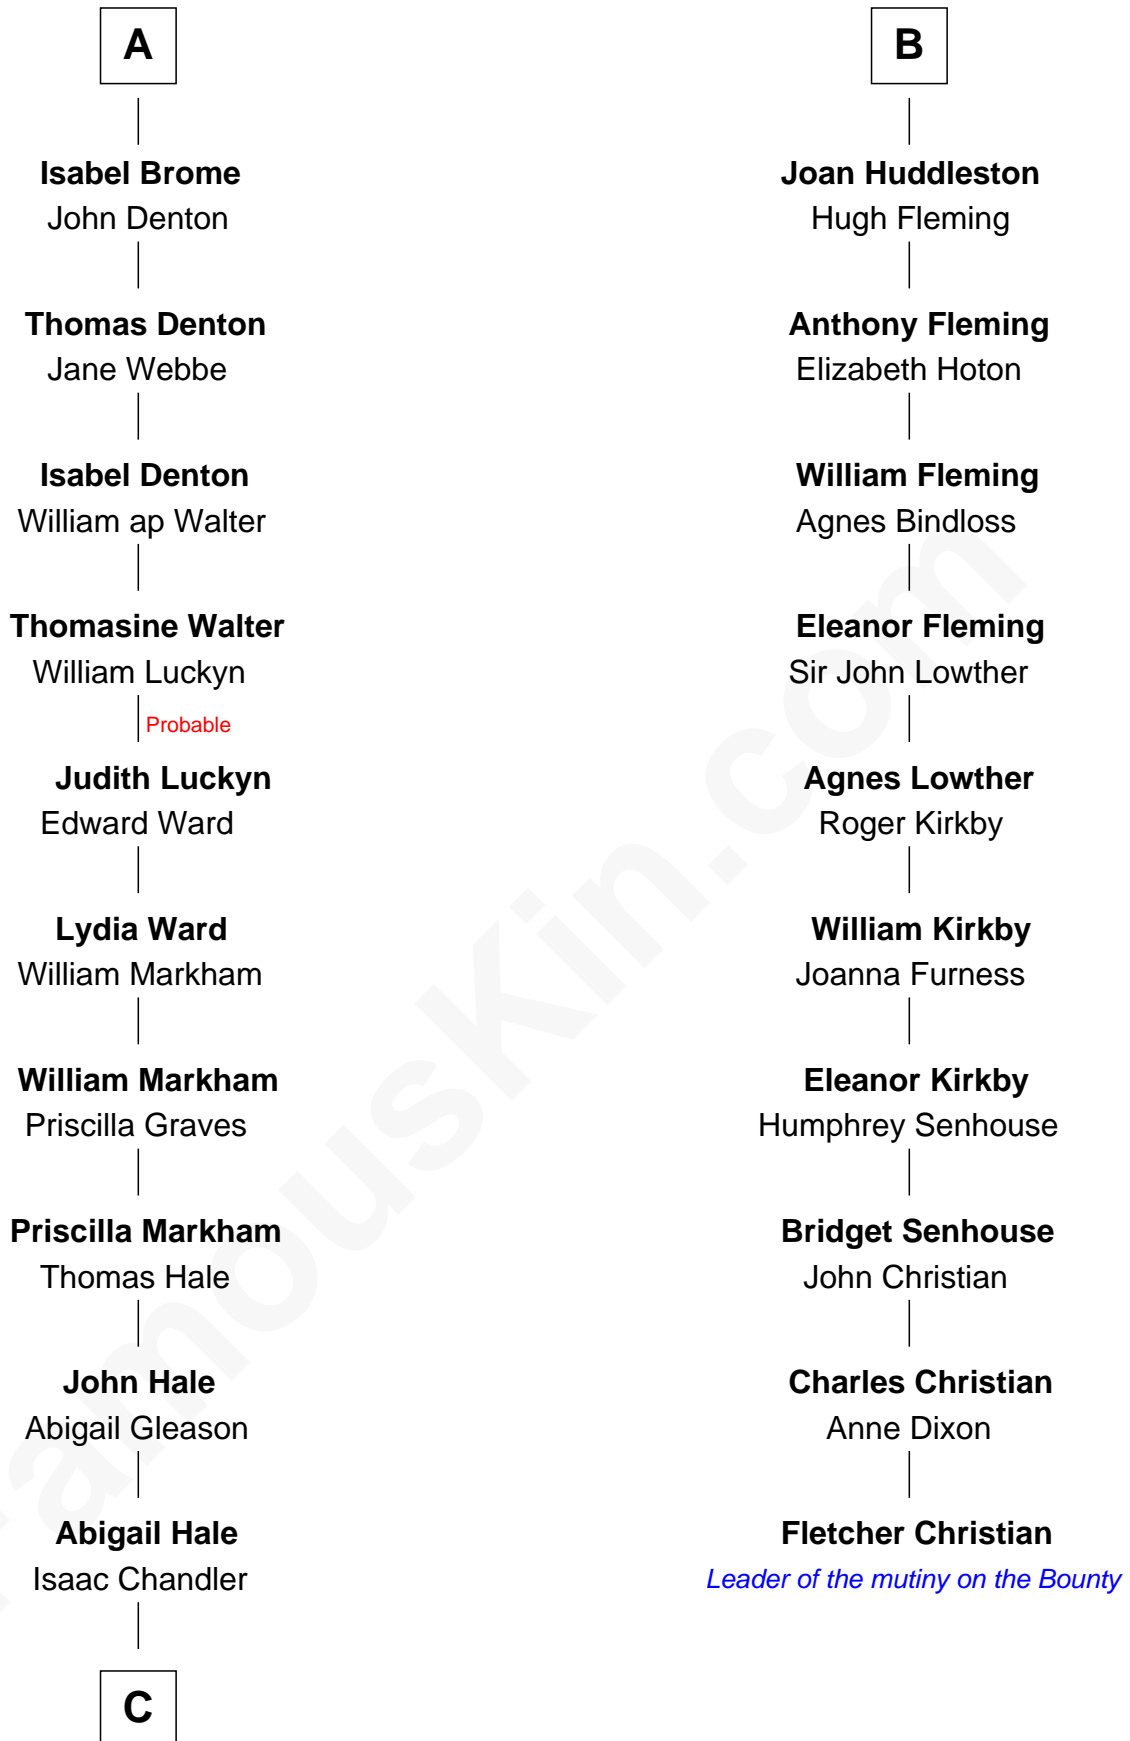

FamousKin.com
Relationship Chart of
Rutherford B. Hayes
19th U.S. President

16th cousin 4 times removed of

Fletcher Christian
Leader of the mutiny on the Bounty

C

Abigail Chandler

Israel Smith

Chloe Smith

Rutherford Hayes

Rutherford Hayes

Sophia Birchard

Rutherford B. Hayes

19th U.S. President

FamousKin.com