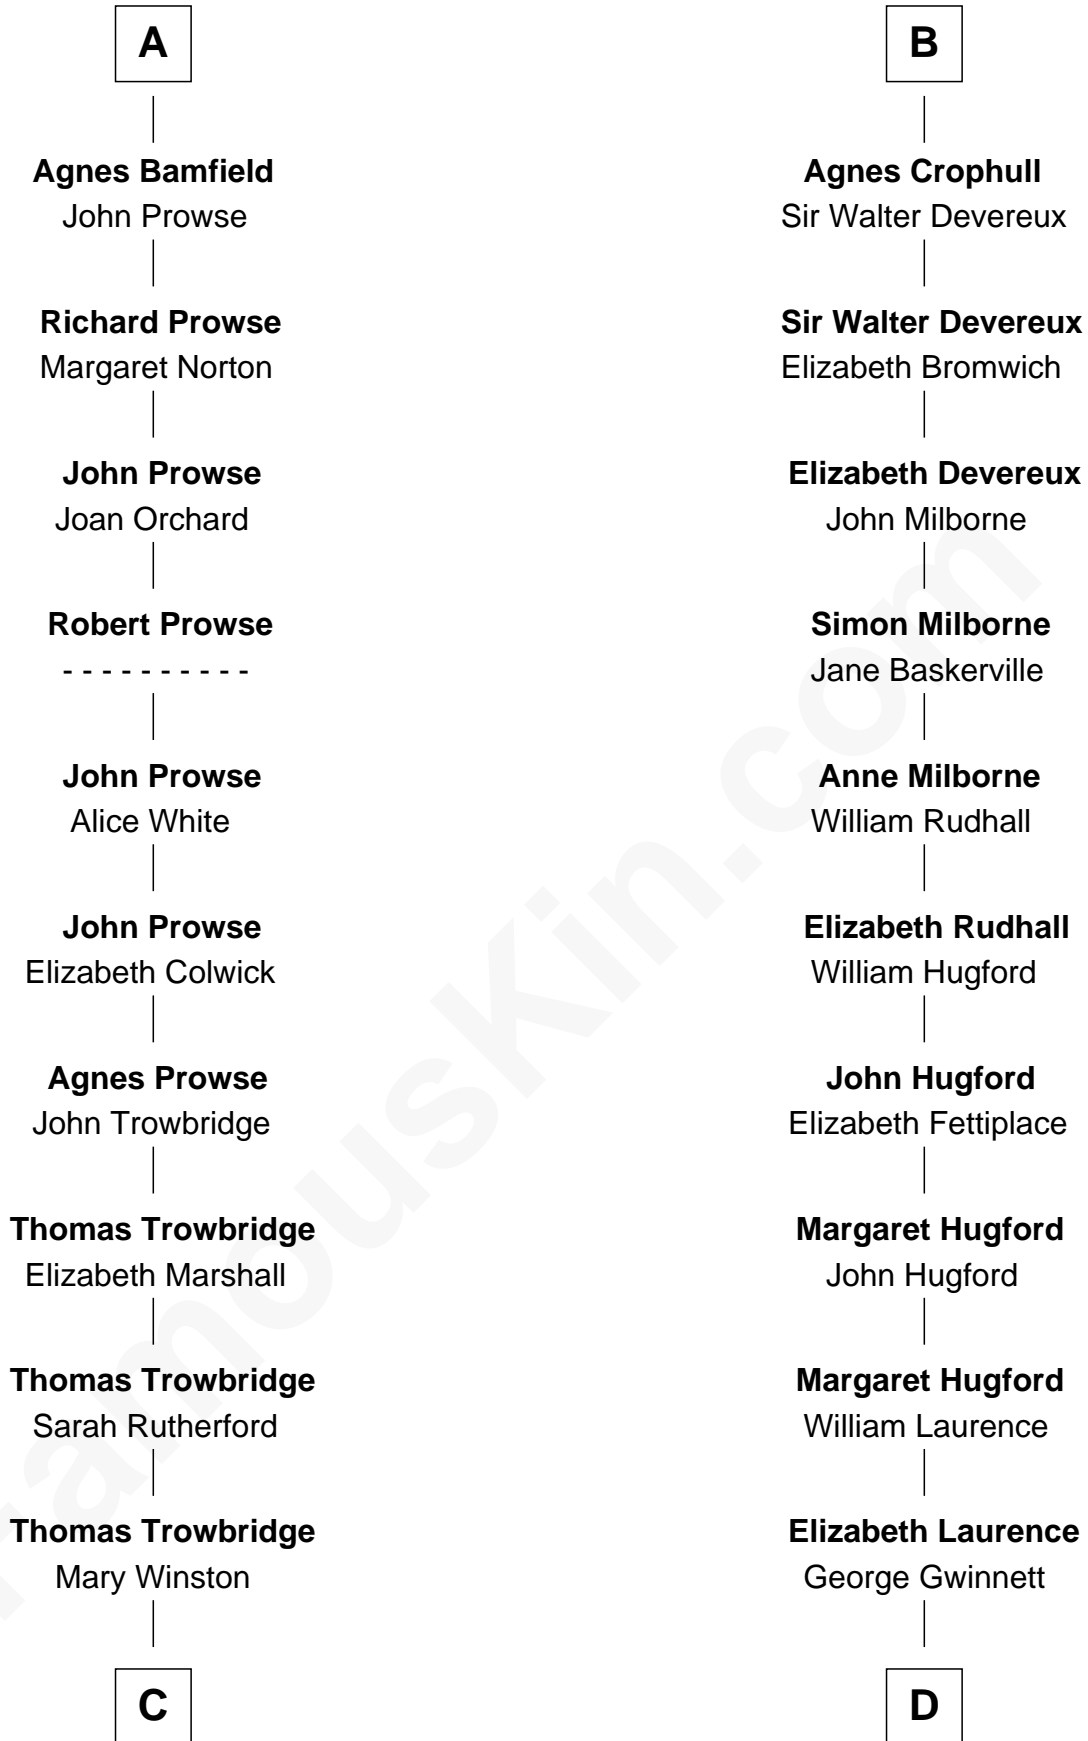

FamousKin.com
Relationship Chart of
Rutherford B. Hayes
19th U.S. President

20th cousin 1 time removed of
Button Gwinnett
Signer of the Declaration of Independence

C

Sarah Trowbridge

John Russell

Rebecca Russell

Ezekiel Hayes

Rutherford Hayes

Chloe Smith

Rutherford Hayes

Sophia Birchard

Rutherford B. Hayes

19th U.S. President

D