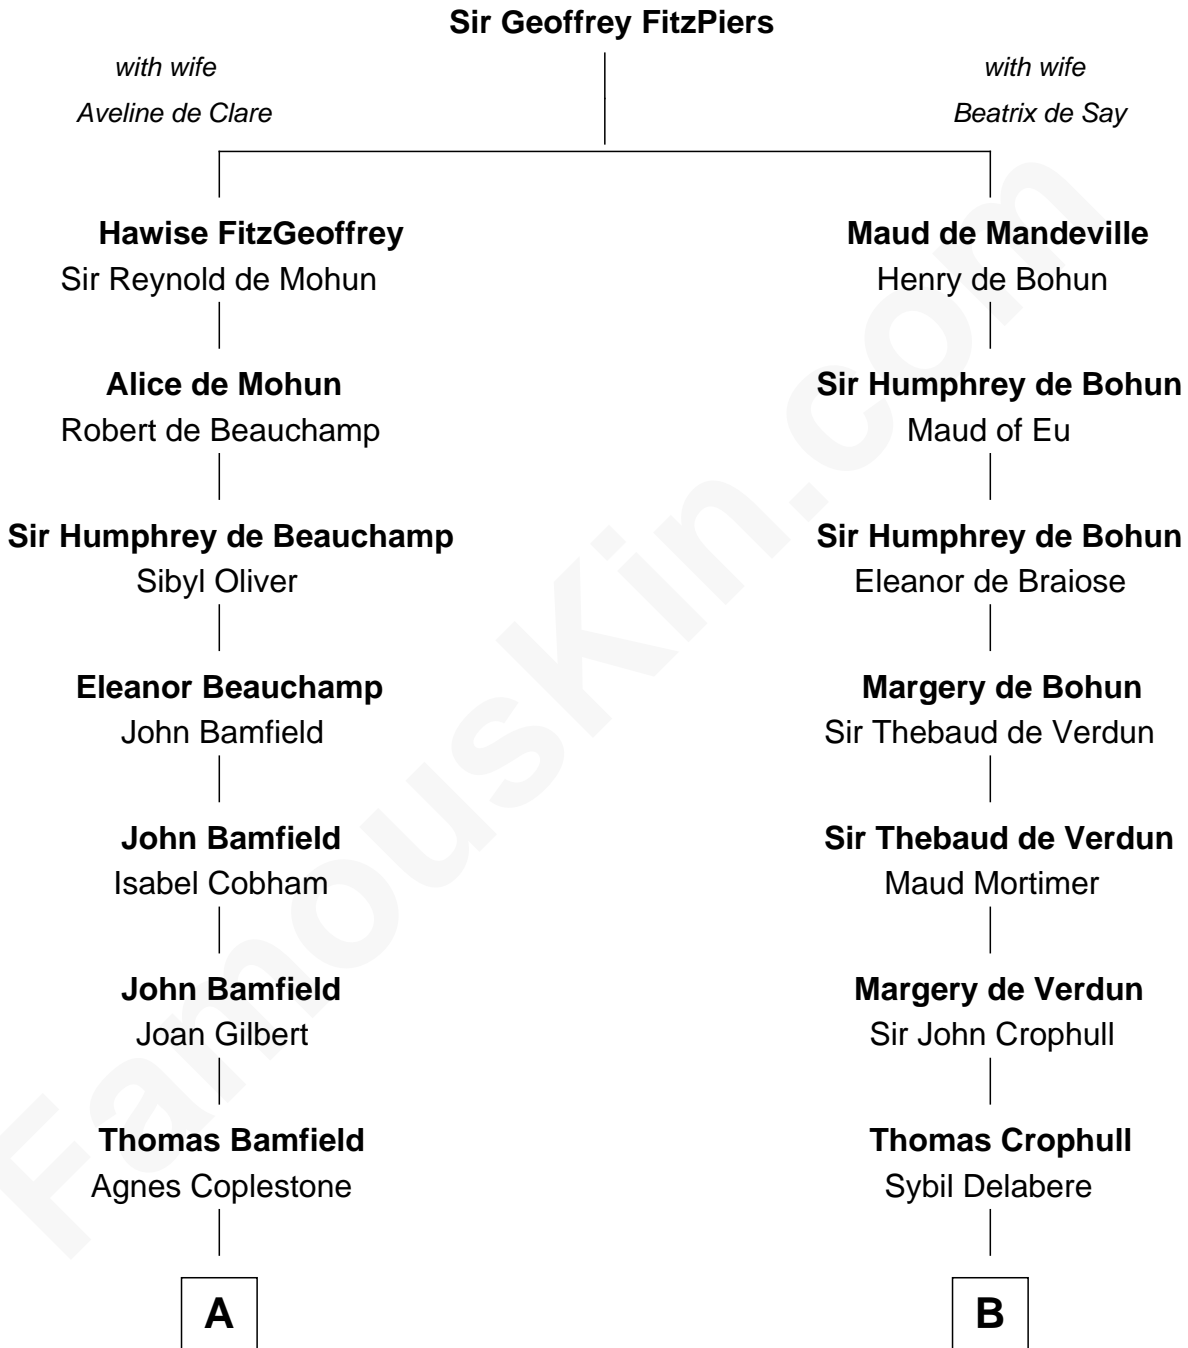

FamousKin.com
Relationship Chart of
Rutherford B. Hayes
19th U.S. President

20th cousin 1 time removed of
Button Gwinnett
Signer of the Declaration of Independence

C

Sarah Trowbridge

John Russell

Rebecca Russell

Ezekiel Hayes

Rutherford Hayes

Chloe Smith

Rutherford Hayes

Sophia Birchard

Rutherford B. Hayes

19th U.S. President

D