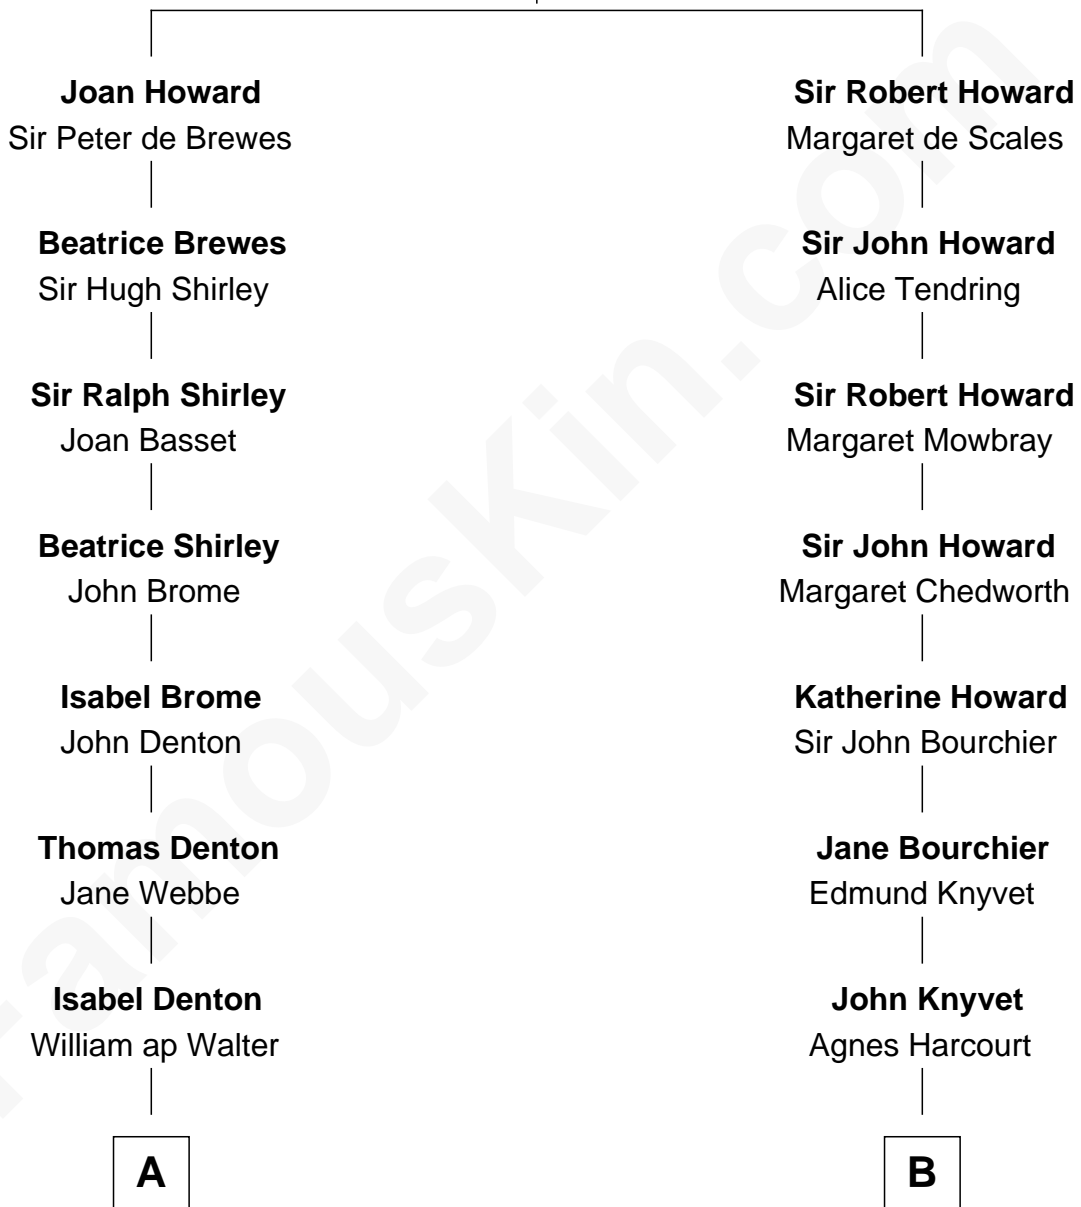

FamousKin.com
Relationship Chart of
Rutherford B. Hayes
19th U.S. President

17th cousin 3 times removed of

Angela Y. Davis
Civil Rights Activist and former Black Panther

Sir John Howard
 Alice de Bois

C

Henrietta C. Campbell
Murphy Valentine Jones

Murphy Renchor Jones
Mollie Spencer

Benjamin Frank Davis
Sallye Margarite Bell

Angela Y. Davis

Civil Rights Activist and former Black Panther