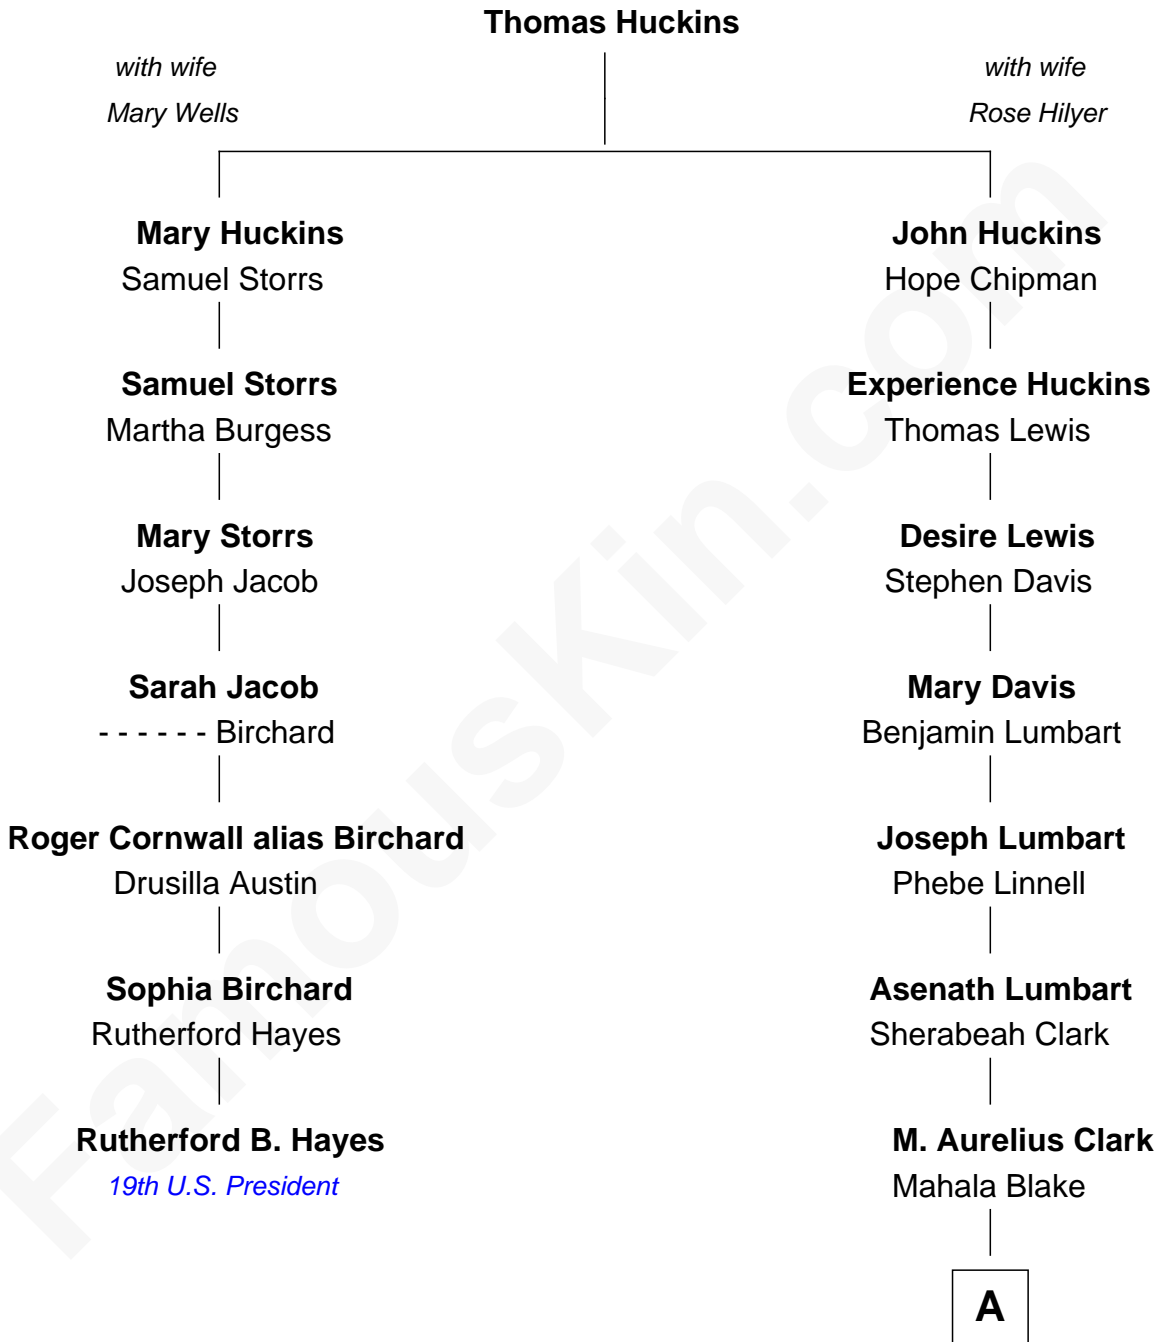

**FamousKin.com**  
**Relationship Chart of**  
**Rutherford B. Hayes**  
*19th U.S. President*

**6th cousin 6 times removed of**  
**Chord Overstreet**  
*Musician, TV and Movie Actor*

**A**

**John Clark**

Mary Glidden

**William H. Clark**

Lucretia Ann Gill

**Florence Clark**

Leslie W. Hager

**Phyllis L. Hager**

Col. James Ball Miller

**Julie L. Miller**

Paul Lester Overstreet

**Chord Overstreet**

*Musician, TV and Movie Actor*