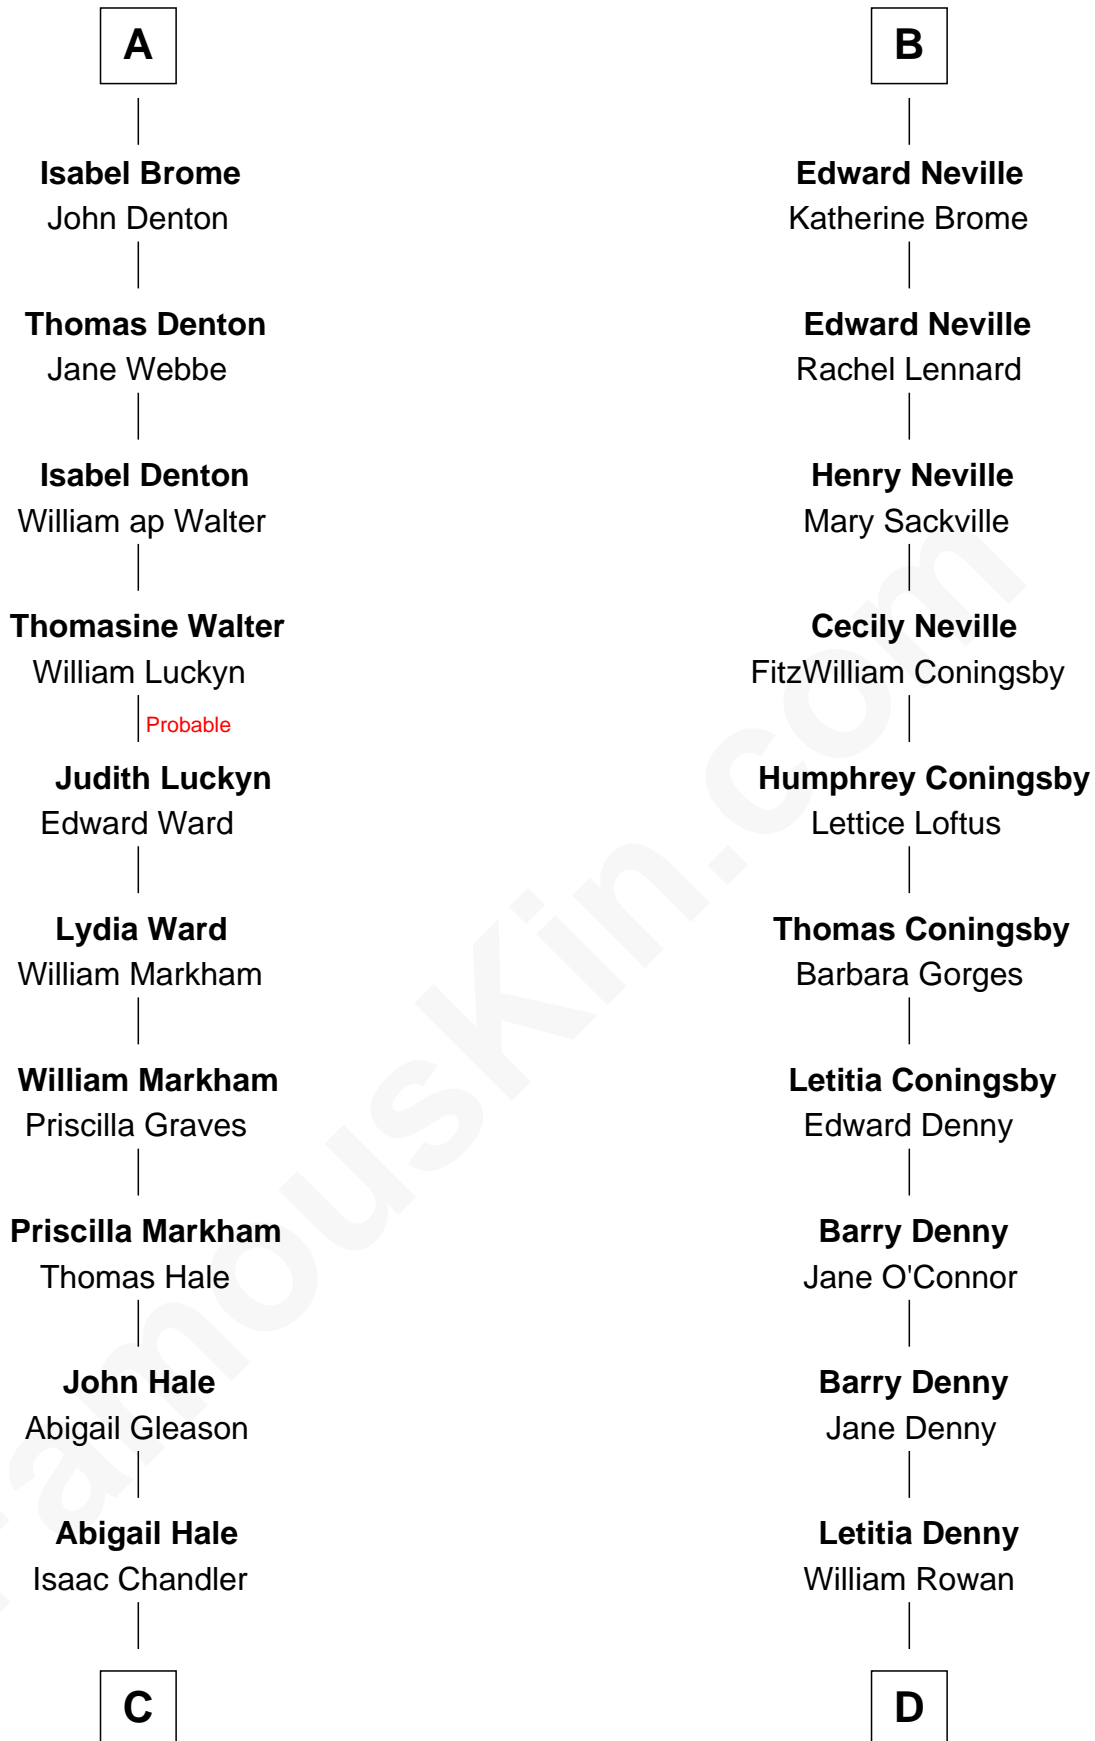

## Relationship Chart of

### Rutherford B. Hayes

19th U.S. President

20th cousin of

### Anthony West

Novelist and writer for the New Yorker

**C**

**Abigail Chandler**

Israel Smith

**Chloe Smith**

Rutherford Hayes

**Rutherford Hayes**

Sophia Birchard

**Rutherford B. Hayes**

*19th U.S. President*

**D**

**Arabella Rowan**

Charles George Fairfield

**Charles Fairfield**

Isabella Campbell Mackenzie