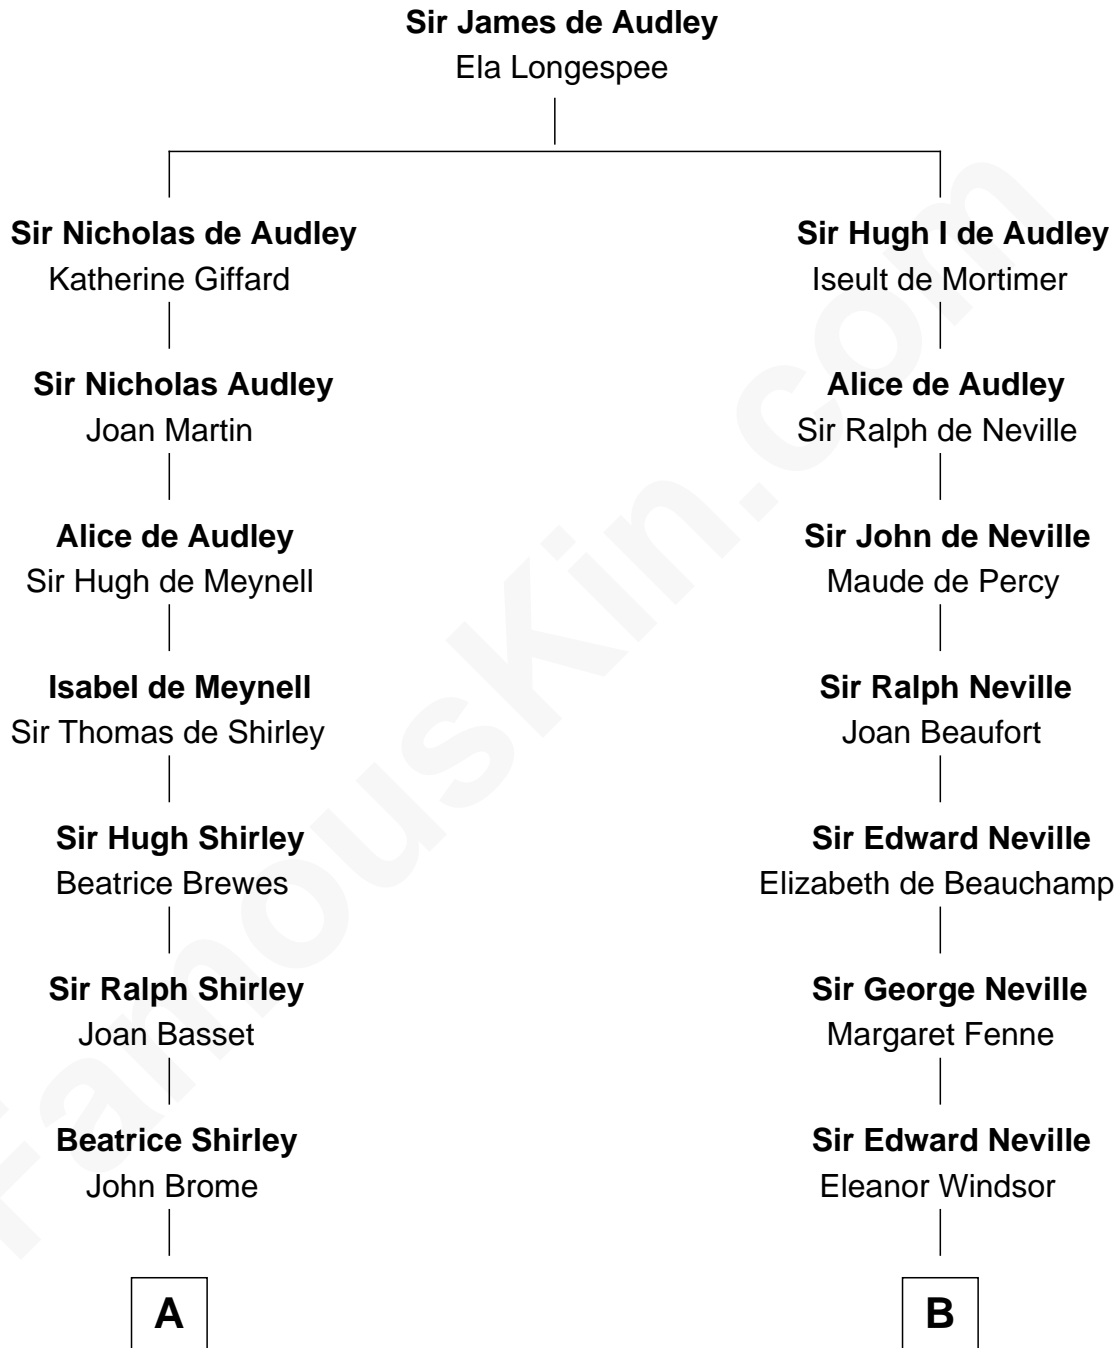

# FamousKin.com

## Relationship Chart of

### Rutherford B. Hayes

19th U.S. President

20th cousin of

### Anthony West

Novelist and writer for the New Yorker

**C**

**Abigail Chandler**

Israel Smith

**Chloe Smith**

Rutherford Hayes

**Rutherford Hayes**