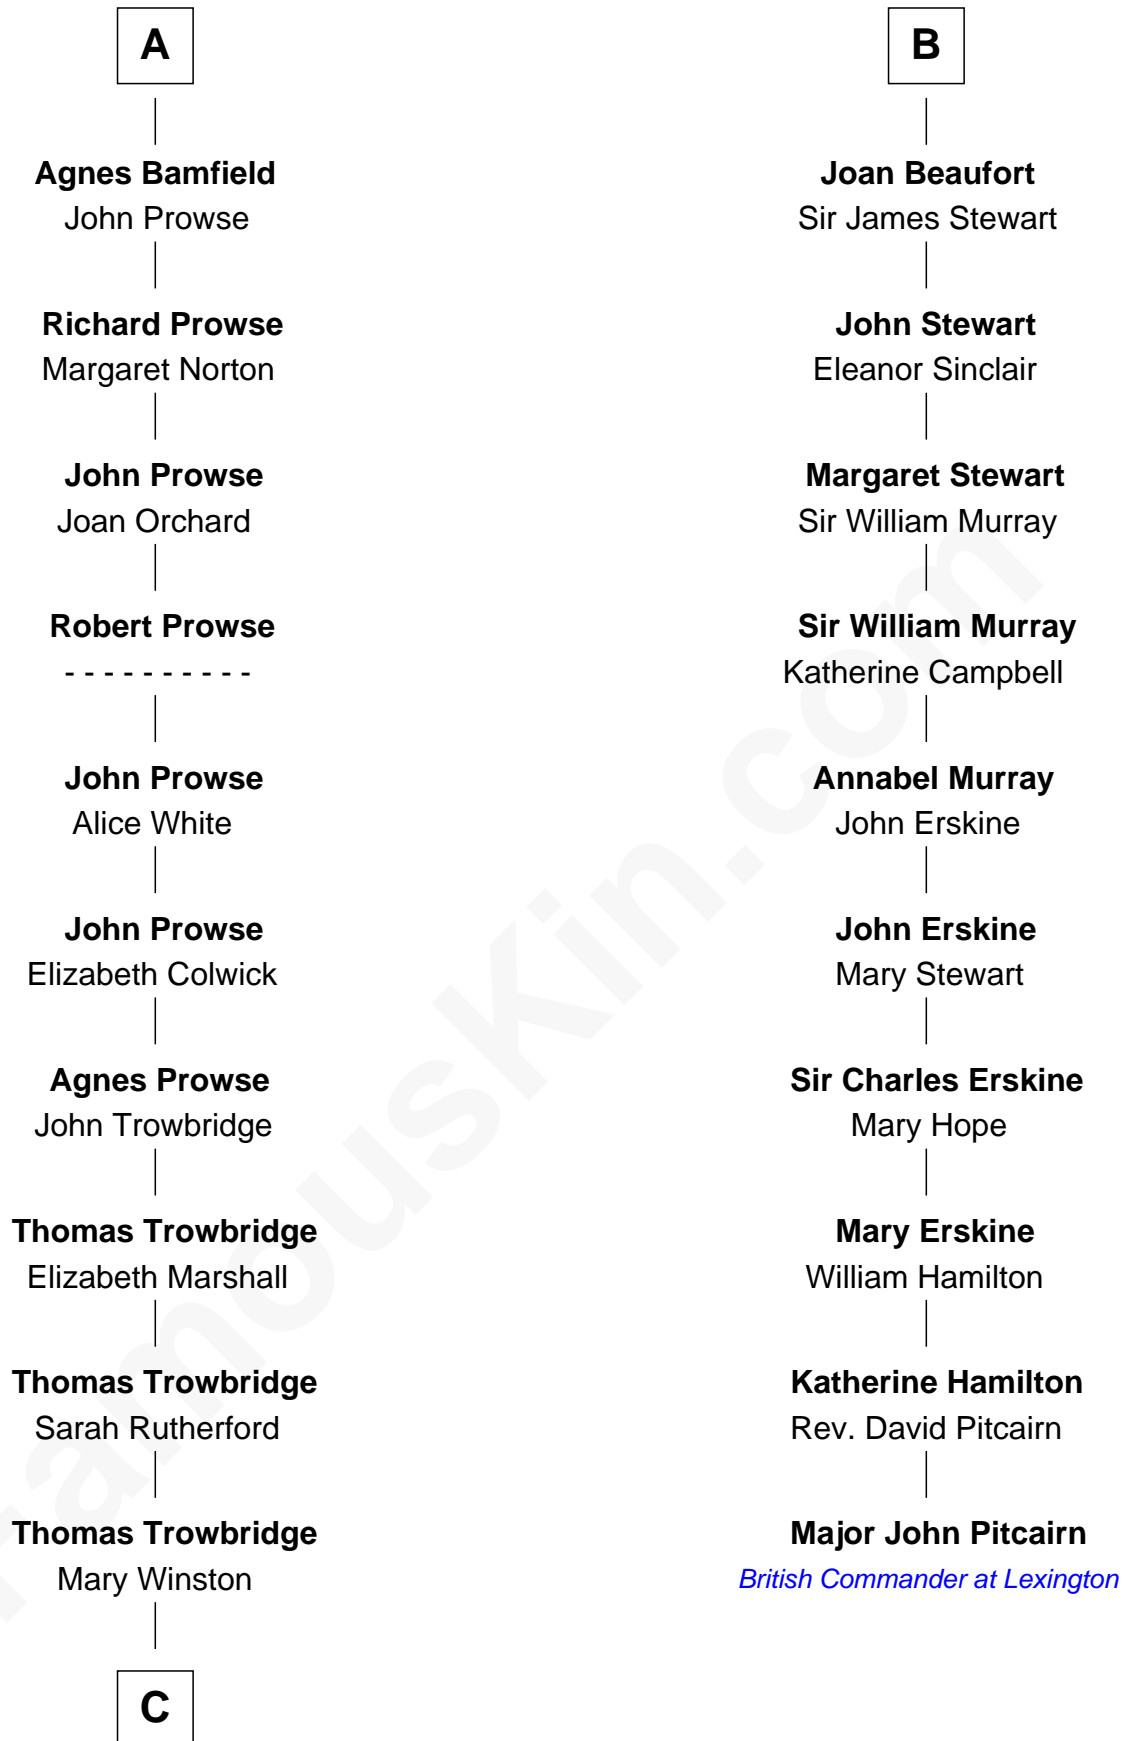

FamousKin.com
Relationship Chart of
Rutherford B. Hayes
19th U.S. President

16th cousin 5 times removed of
Major John Pitcairn
British Commander at Battle of Lexington

C

|
Sarah Trowbridge

John Russell

|
Rebecca Russell

Ezekiel Hayes

|
Rutherford Hayes

Chloe Smith

|
Rutherford Hayes

Sophia Birchard

|
Rutherford B. Hayes

19th U.S. President

FamousKin.com