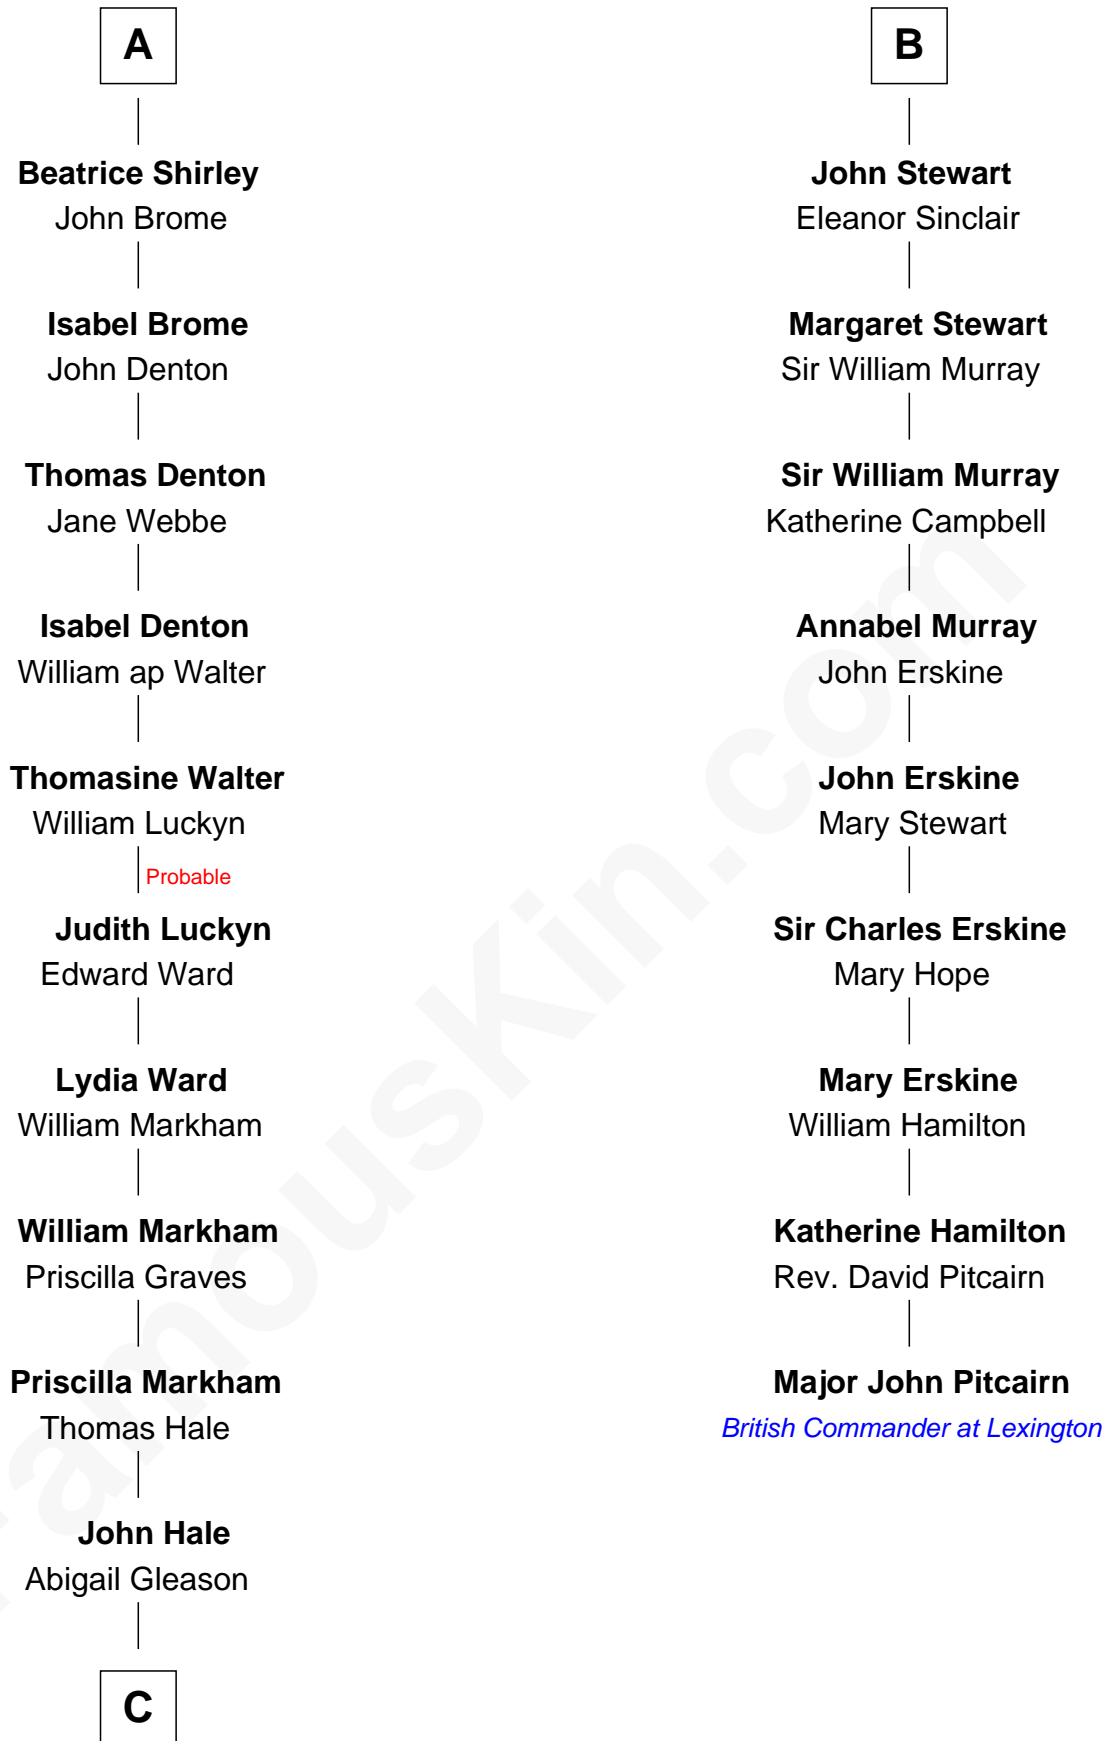

**FamousKin.com**  
**Relationship Chart of**  
**Rutherford B. Hayes**  
*19th U.S. President*

**15th cousin 6 times removed of**  
**Major John Pitcairn**  
*British Commander at Battle of Lexington*

**C**

**Abigail Hale**  
Isaac Chandler

**Abigail Chandler**  
Israel Smith

**Chloe Smith**  
Rutherford Hayes

**Rutherford Hayes**  
Sophia Birchard

**Rutherford B. Hayes**  
*19th U.S. President*

FamousKin.com