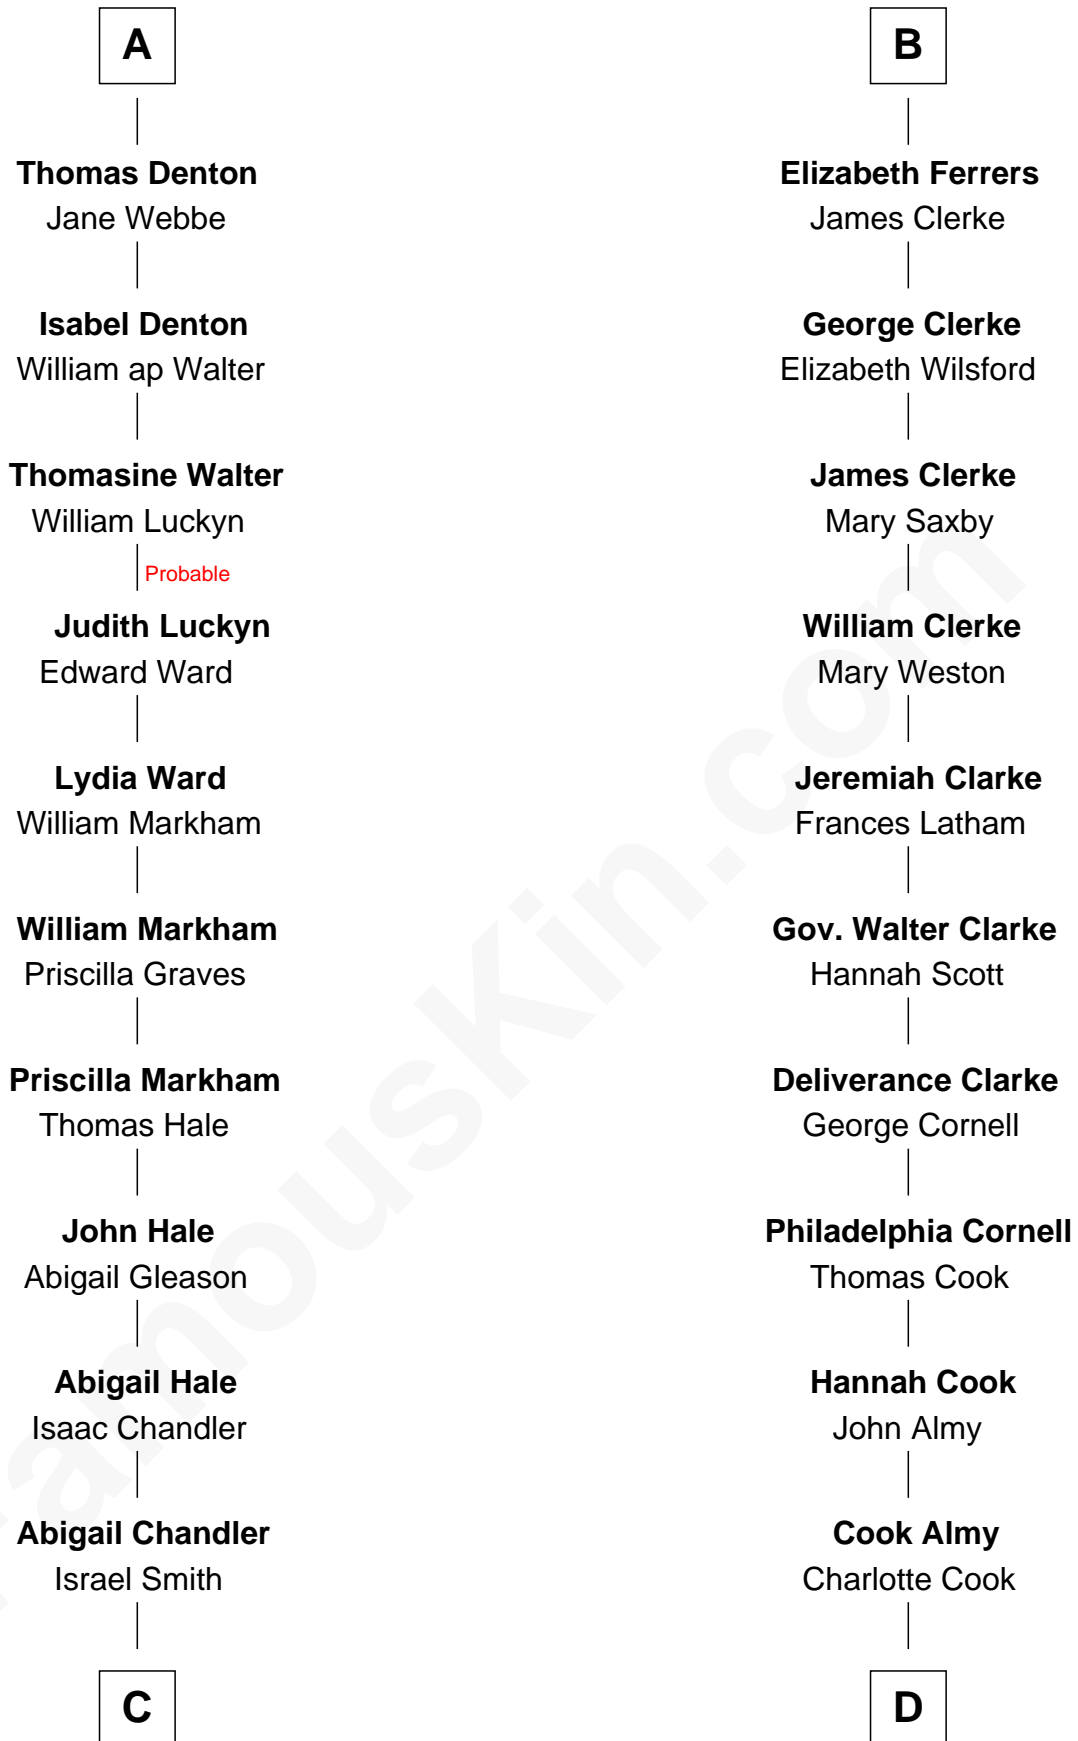

**FamousKin.com**  
**Relationship Chart of**  
**Rutherford B. Hayes**  
*19th U.S. President*

19th cousin 2 times removed of

**Marilyn Monroe**  
*Actress, Model, and Singer*

**Sir Robert de Ros**  
 Isabel de Aubeney

**C**

**Chloe Smith**  
Rutherford Hayes

**Rutherford Hayes**  
Sophia Birchard

**Rutherford B. Hayes**  
*19th U.S. President*

**D**

**Samuel Elam Almy**  
Susan Bateman

**Susan Bateman Almy**  
Charles Adams Gifford

**Frederick Almy Gifford**  
Elizabeth Easton Tennant

**Charles Stanley Gifford**  
Gladys Pearl Monroe

**Marilyn Monroe**  
*Actress, Model, and Singer*