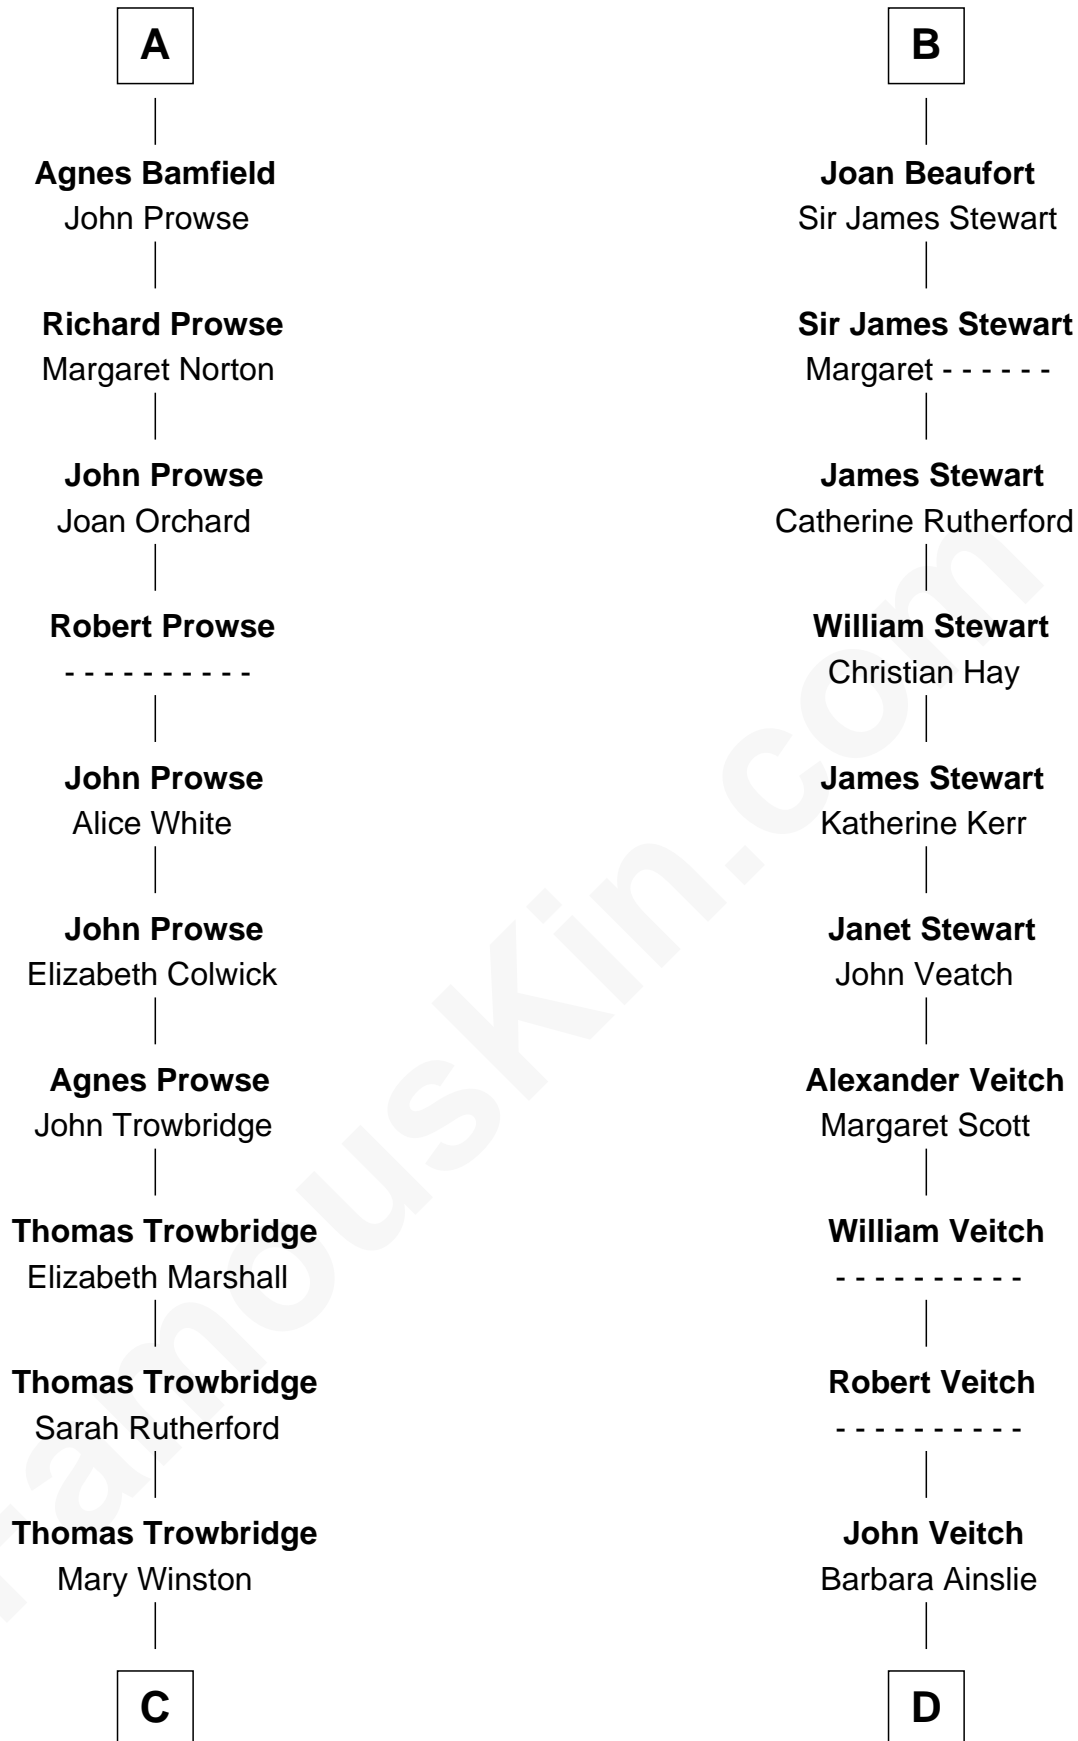

FamousKin.com
Relationship Chart of
Rutherford B. Hayes
19th U.S. President

20th cousin 1 time removed of
Noel Coward
Playwright, Actor, and Songwriter

C

Sarah Trowbridge

John Russell

Rebecca Russell

Ezekiel Hayes

Rutherford Hayes

Chloe Smith

Rutherford Hayes

Sophia Birchard

Rutherford B. Hayes

19th U.S. President

D

Henry Veitch

Margaret Harrison

Henry Gordon Veitch

Mary Kathleen Synch

Violet Agnes Veitch

Arthur Sabin Coward

Noel Coward

Playwright, Actor, and Songwriter