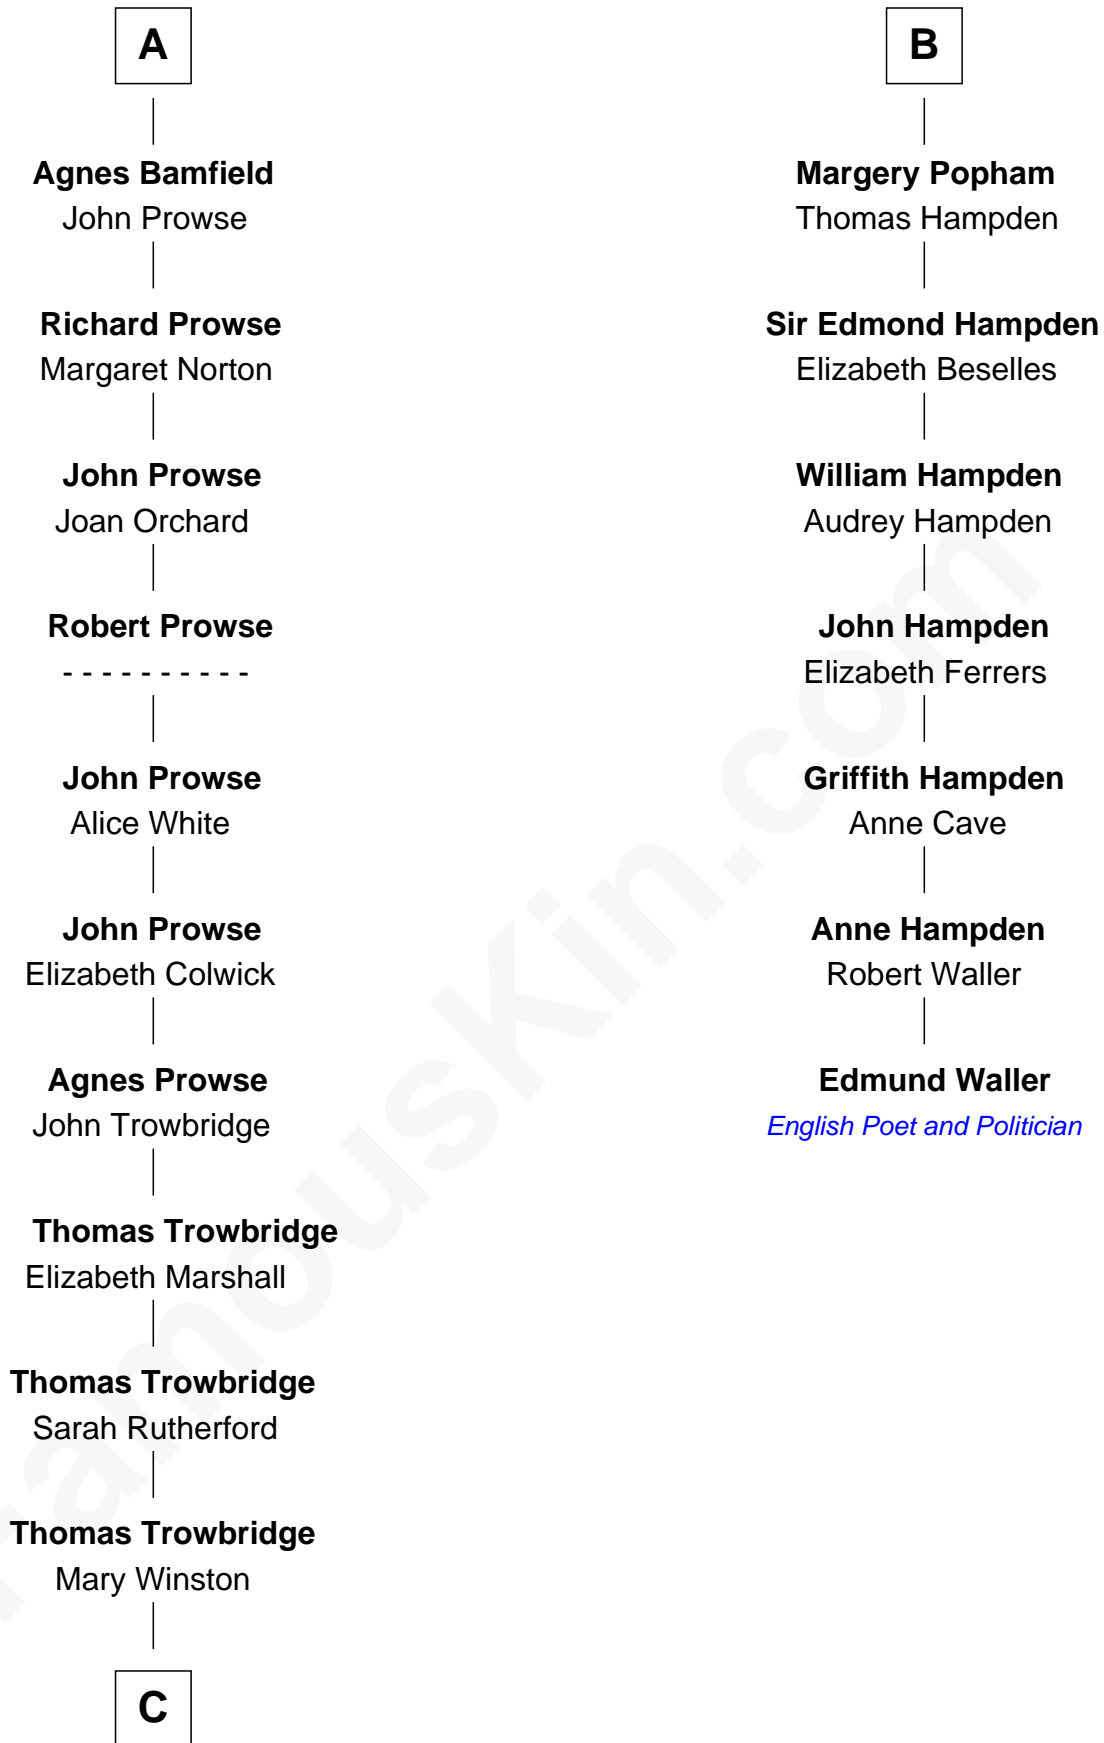

**FamousKin.com**  
**Relationship Chart of**  
**Rutherford B. Hayes**  
*19th U.S. President*

**13th cousin 8 times removed of**  
**Edmund Waller**  
*English Poet and Politician*

**C**

—  
**Sarah Trowbridge**

John Russell

—  
**Rebecca Russell**

Ezekiel Hayes

—  
**Rutherford Hayes**

Chloe Smith

—  
**Rutherford Hayes**

Sophia Birchard

—  
**Rutherford B. Hayes**

*19th U.S. President*