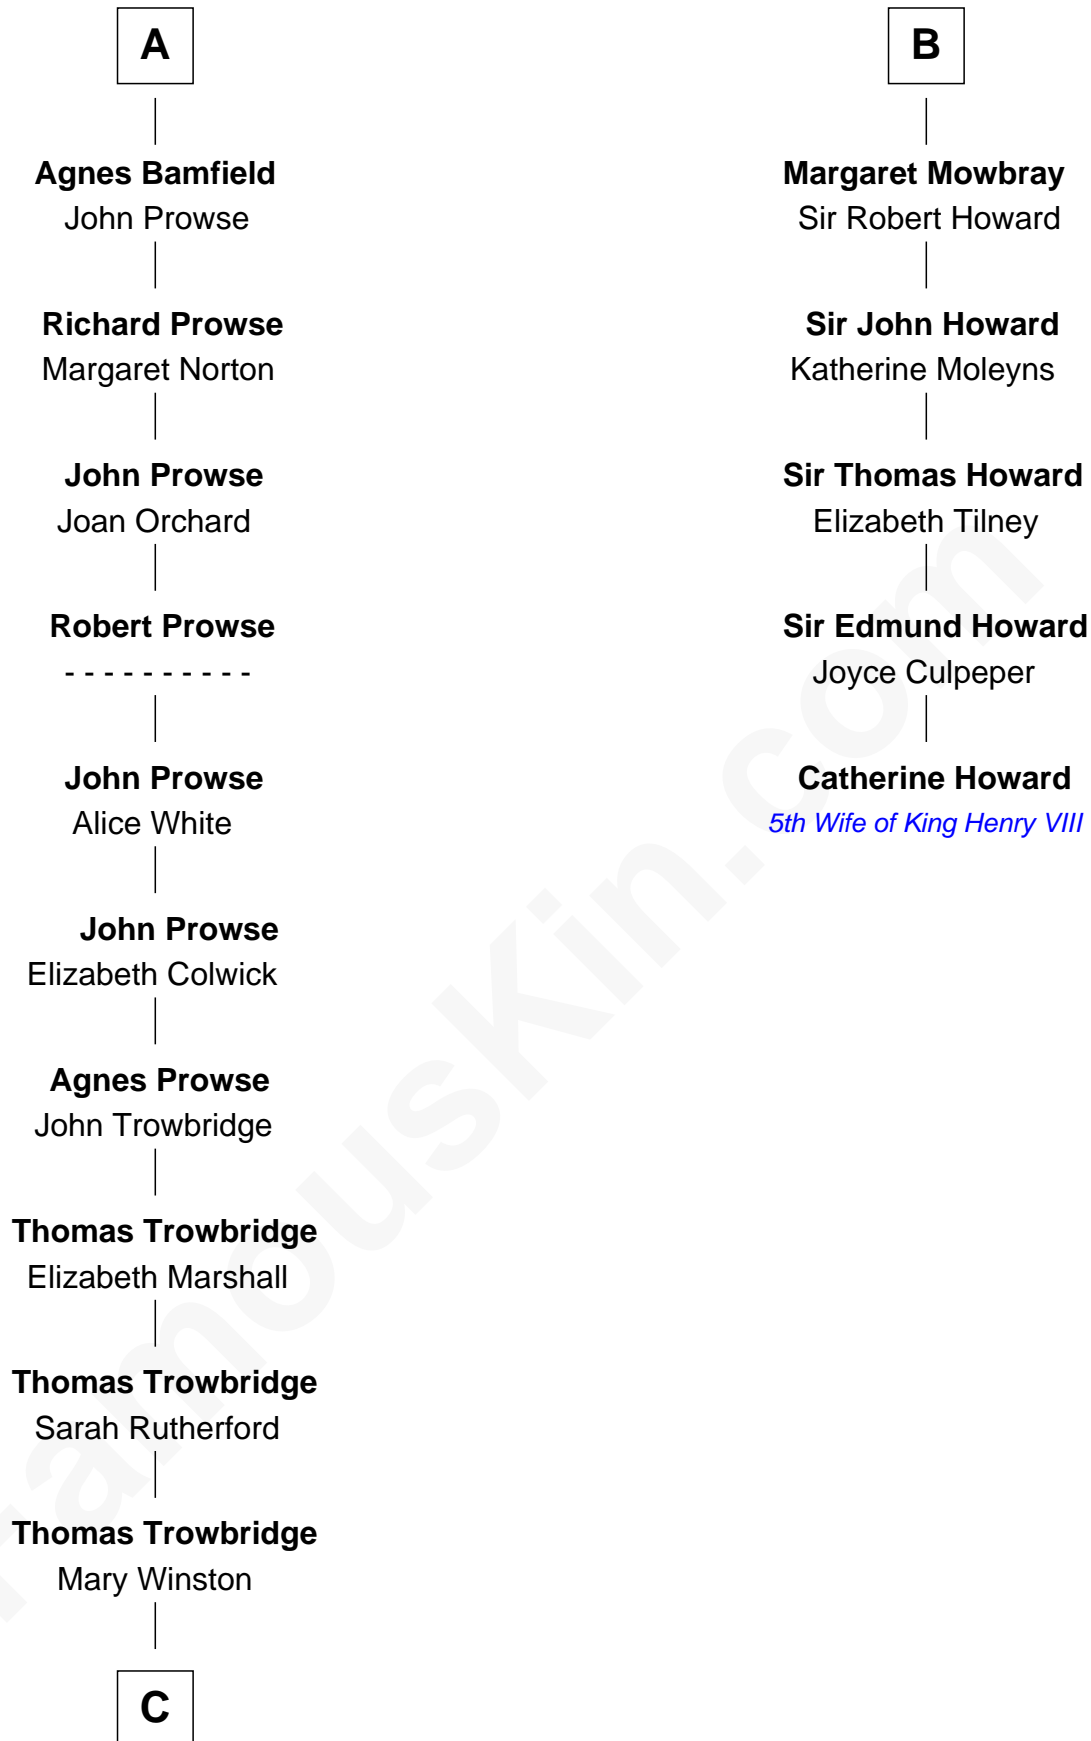

FamousKin.com
Relationship Chart of
Rutherford B. Hayes
19th U.S. President

11th cousin 10 times removed of
Catherine Howard
5th Wife of King Henry VIII

C

—
Sarah Trowbridge

John Russell

—
Rebecca Russell

Ezekiel Hayes

—
Rutherford Hayes

Chloe Smith

—
Rutherford Hayes

Sophia Birchard

—
Rutherford B. Hayes

19th U.S. President

FamousKin.com