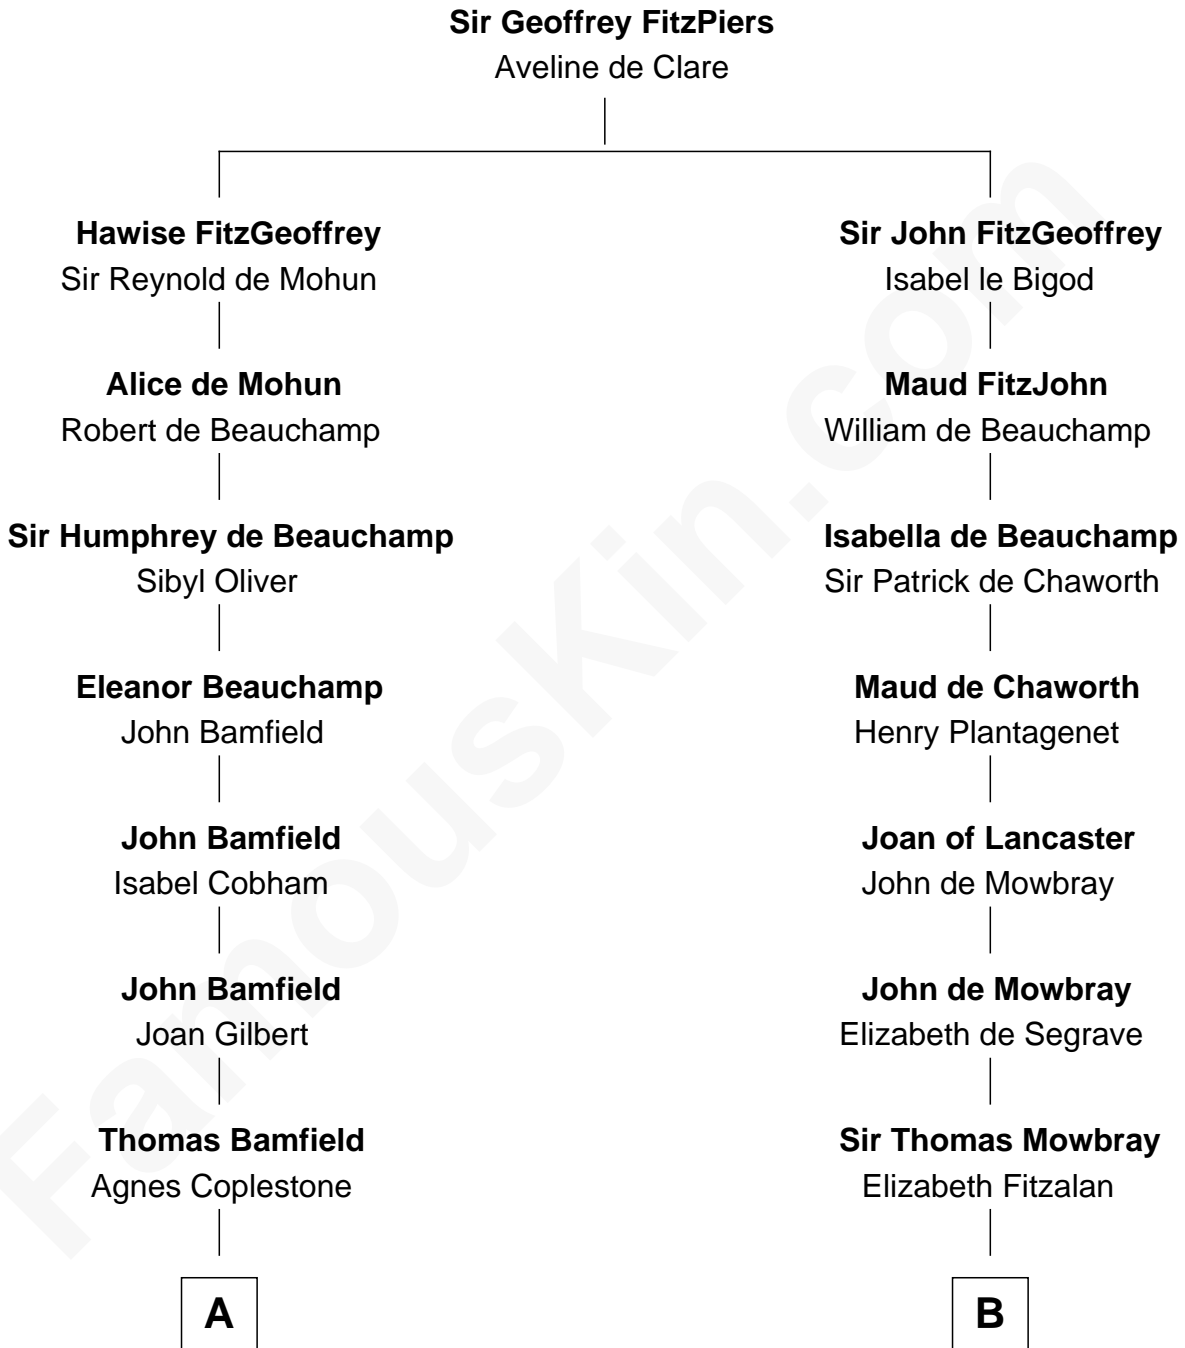

FamousKin.com
Relationship Chart of
Rutherford B. Hayes
19th U.S. President

11th cousin 10 times removed of
Catherine Howard
5th Wife of King Henry VIII

C

—
Sarah Trowbridge

John Russell

—
Rebecca Russell

Ezekiel Hayes

—
Rutherford Hayes

Chloe Smith

—
Rutherford Hayes

Sophia Birchard

—
Rutherford B. Hayes

19th U.S. President

FamousKin.com