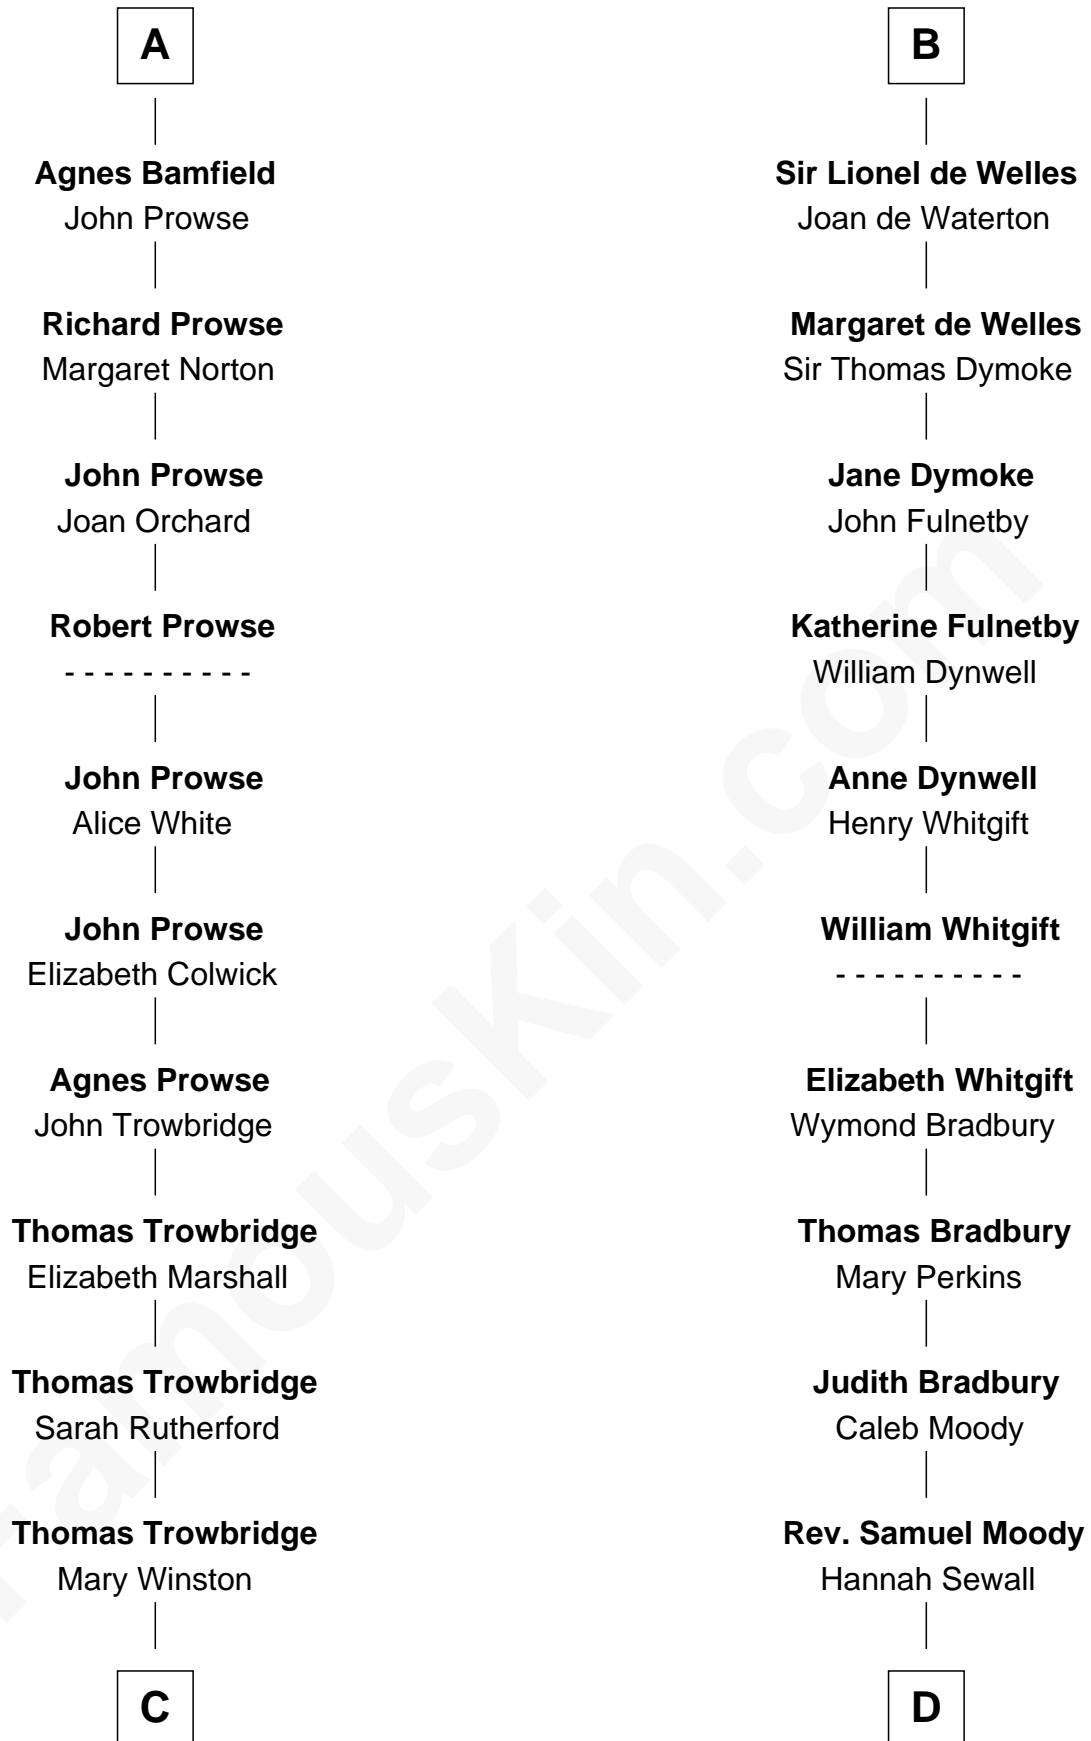

FamousKin.com
Relationship Chart of
Rutherford B. Hayes
19th U.S. President

20th cousin 1 time removed of
Ralph Waldo Emerson
American Poet

C

Sarah Trowbridge

John Russell

Rebecca Russell

Ezekiel Hayes

Rutherford Hayes

Chloe Smith

Rutherford Hayes

Sophia Birchard

Rutherford B. Hayes

19th U.S. President

D

Mary Moody

Rev. Joseph Emerson