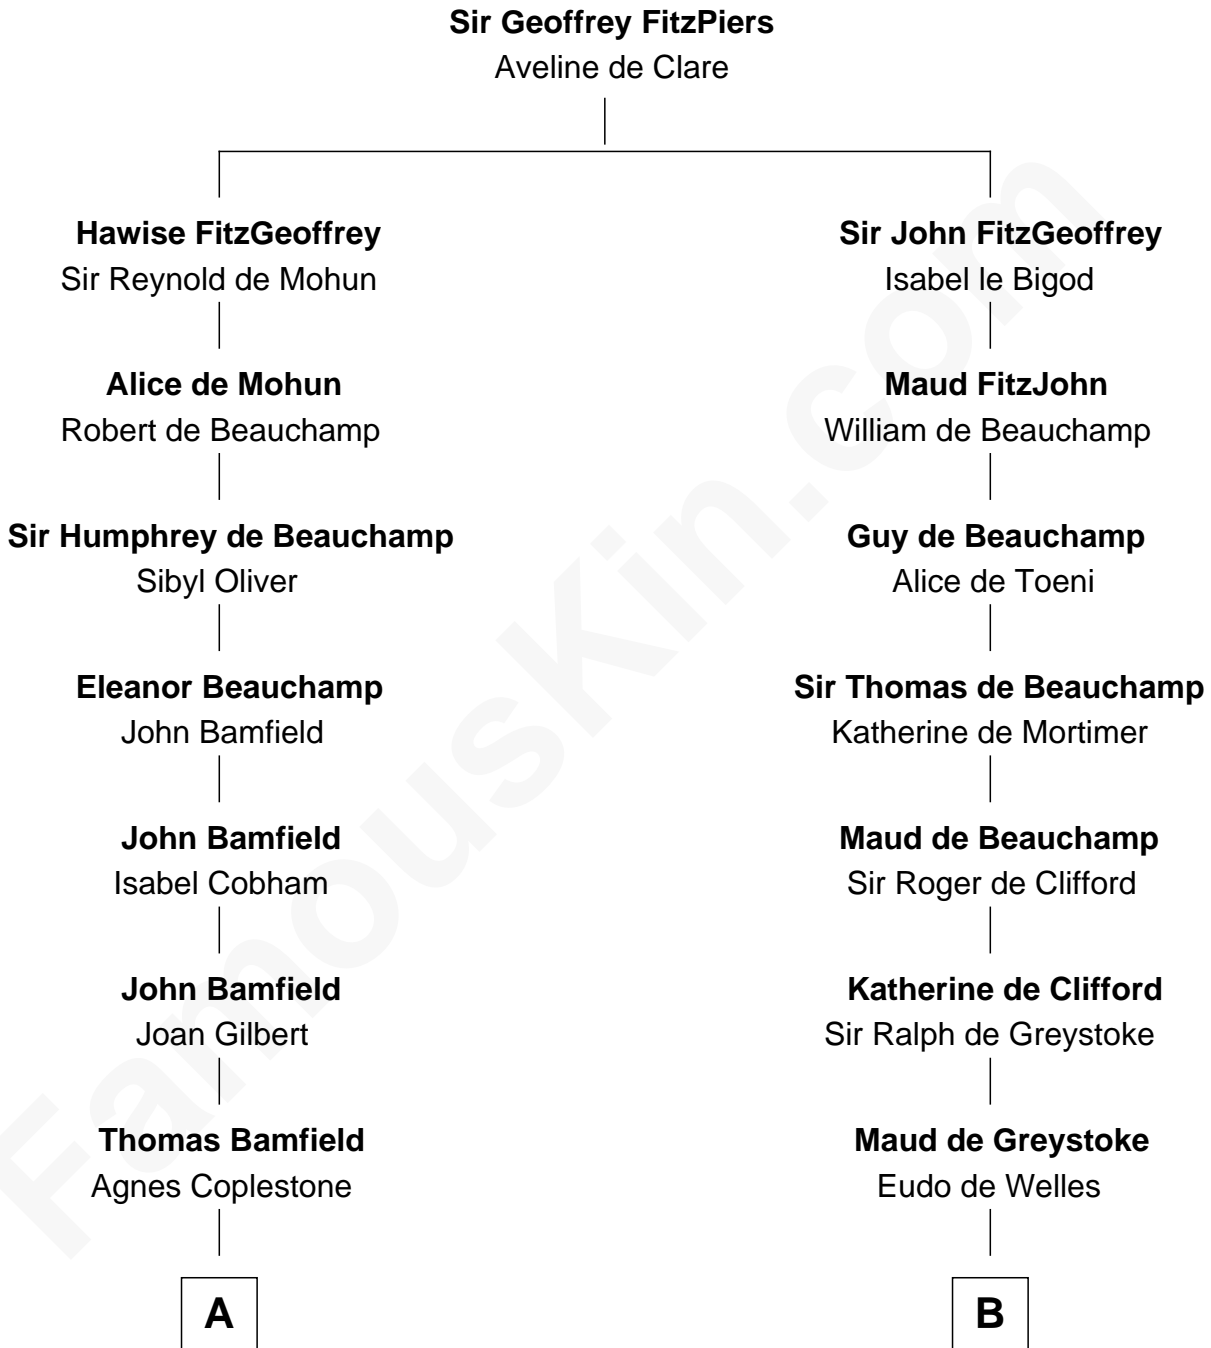

FamousKin.com
Relationship Chart of
Rutherford B. Hayes
19th U.S. President

20th cousin 1 time removed of
Ralph Waldo Emerson
American Poet

C

Sarah Trowbridge

John Russell

Rebecca Russell

Ezekiel Hayes

Rutherford Hayes

Chloe Smith

Rutherford Hayes

Sophia Birchard

Rutherford B. Hayes

19th U.S. President

D

Mary Moody

Rev. Joseph Emerson