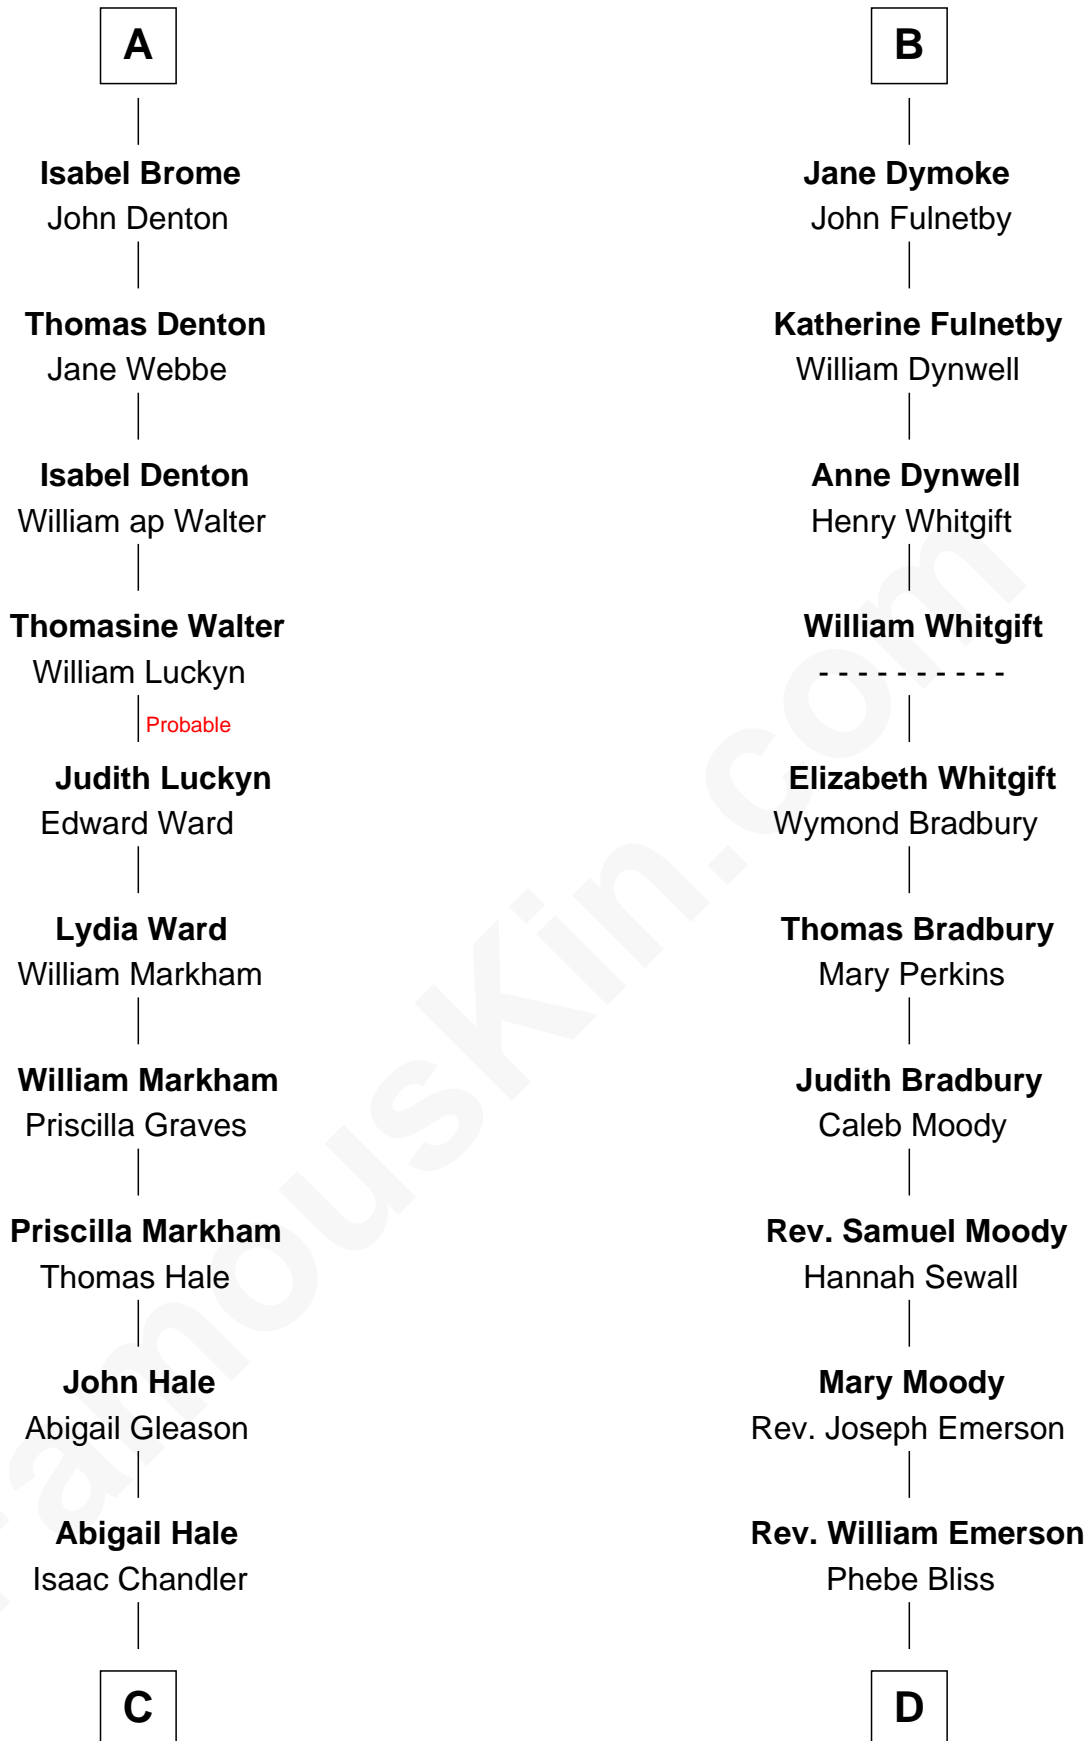

**FamousKin.com**  
**Relationship Chart of**  
**Rutherford B. Hayes**  
*19th U.S. President*

18th cousin 2 times removed of  
**Ralph Waldo Emerson**  
*American Poet*

FamousKin.com