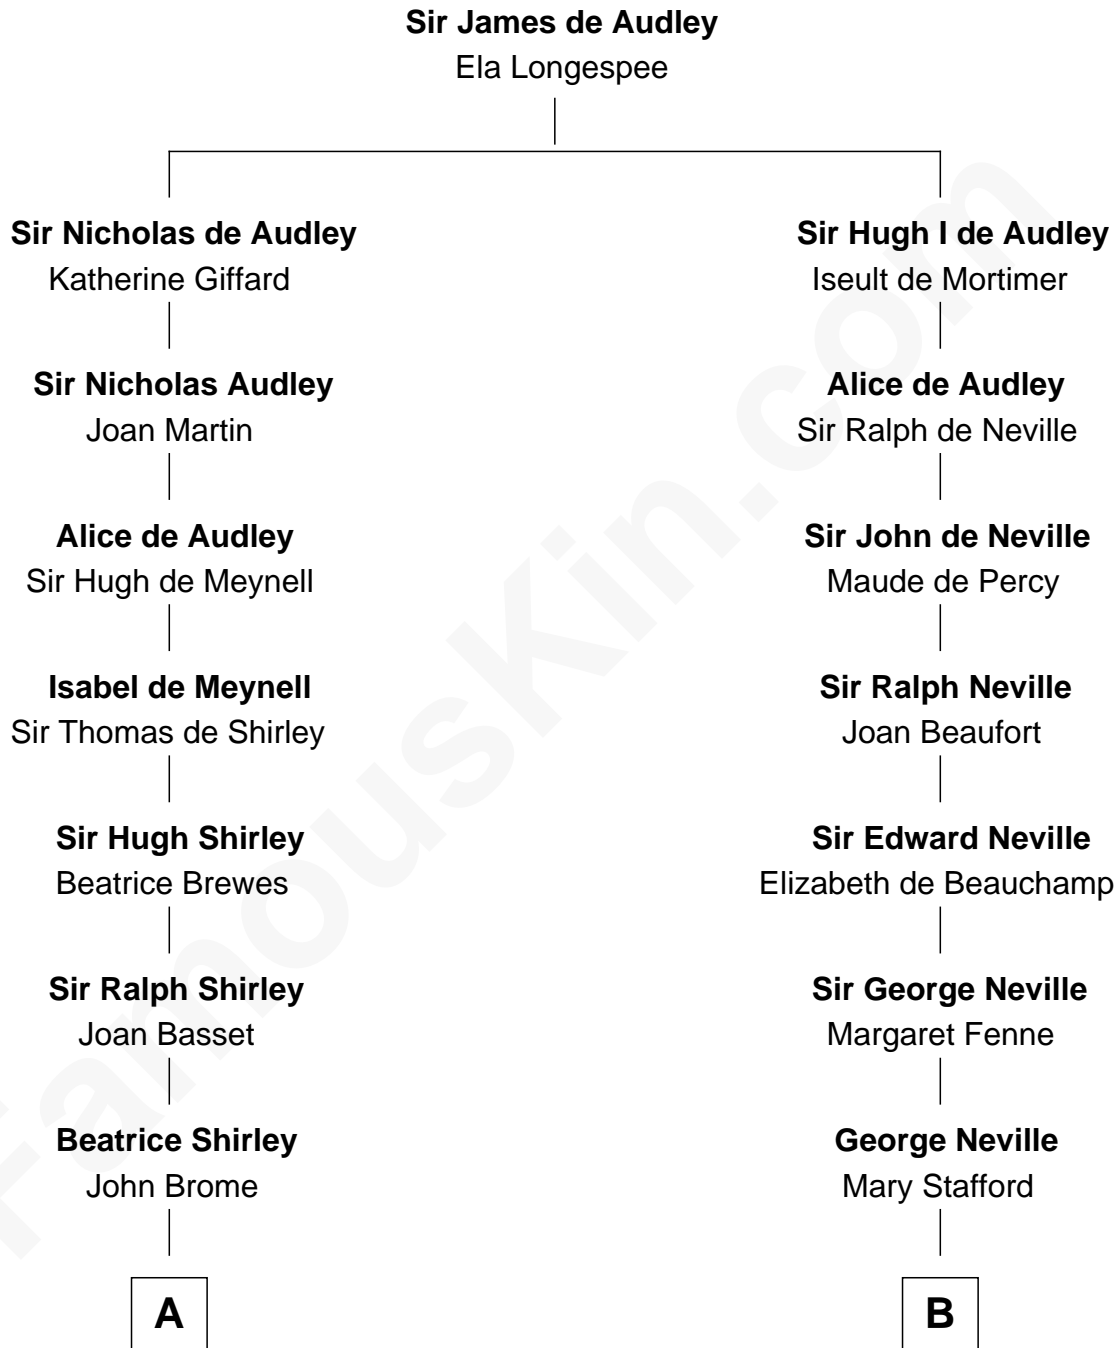

**FamousKin.com**  
**Relationship Chart of**  
**Rutherford B. Hayes**  
*19th U.S. President*

19th cousin 1 time removed of  
**Admiral Richard Byrd**  
*Polar Explorer*

**C**

**Abigail Chandler**

Israel Smith

**Chloe Smith**

Rutherford Hayes

**Rutherford Hayes**

Sophia Birchard

**Rutherford B. Hayes**

*19th U.S. President*

**D**

**Col. William Byrd**

Jane Meriwether Rivers

**Richard Evelyn Byrd**

Eleanor Bolling Flood

**Admiral Richard Byrd**

*Polar Explorer*

FamousKin.com