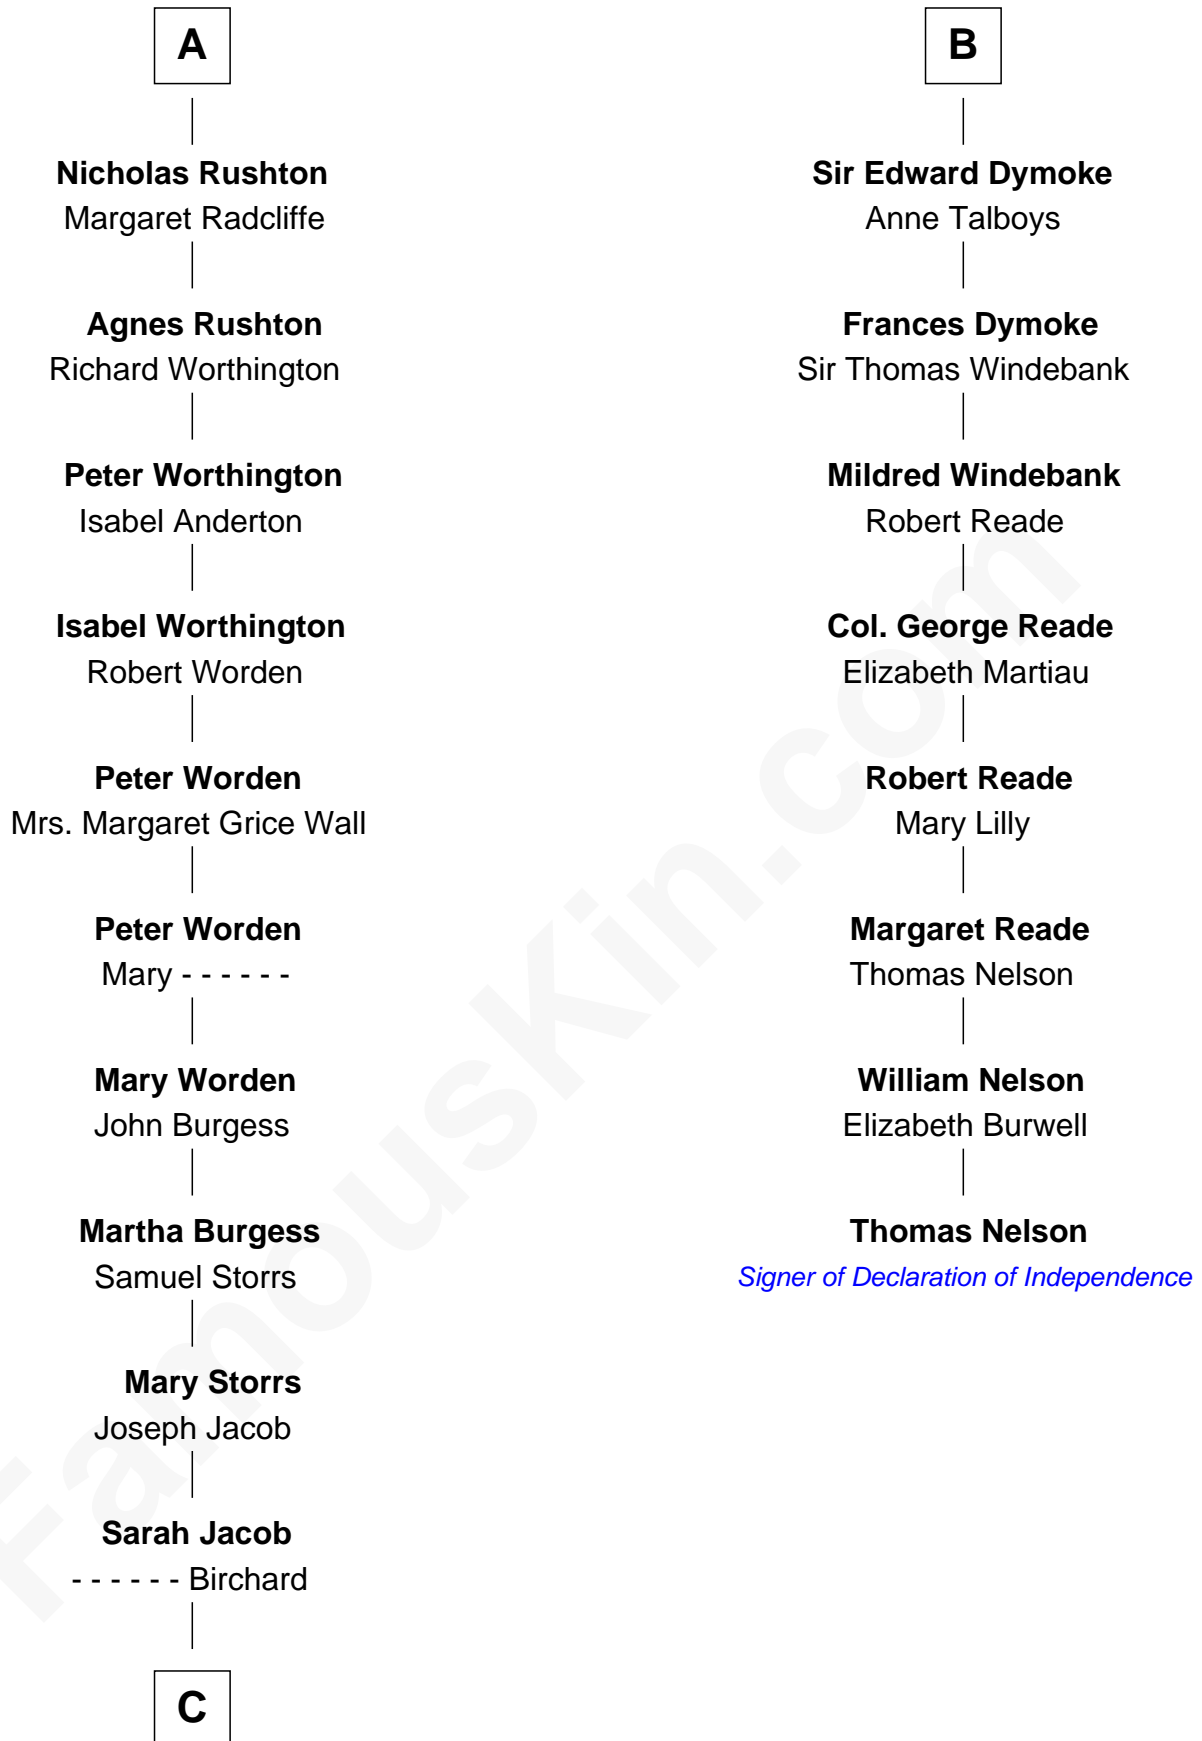

FamousKin.com
Relationship Chart of
Rutherford B. Hayes
19th U.S. President

14th cousin 5 times removed of

Thomas Nelson
Signer of the Declaration of Independence

C

—
Roger Cornwall alias Birchard

Drusilla Austin

—
Sophia Birchard

Rutherford Hayes

—
Rutherford B. Hayes

19th U.S. President

FamousKin.com