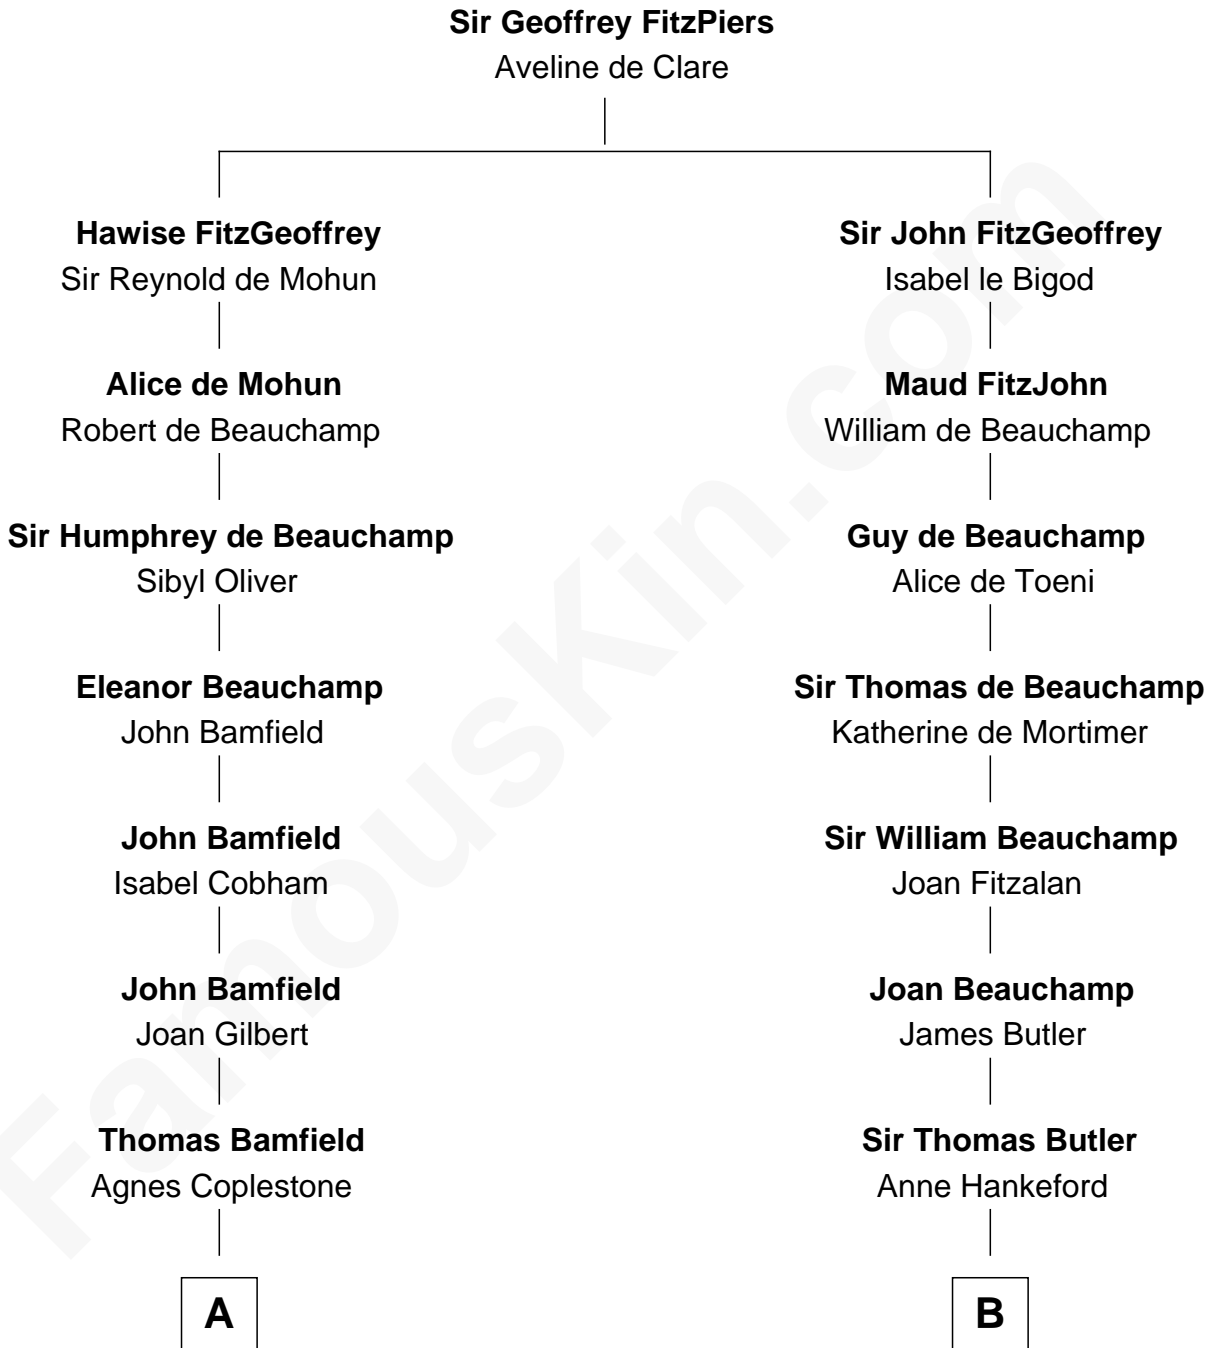

**FamousKin.com**  
**Relationship Chart of**  
**Rutherford B. Hayes**  
*19th U.S. President*

17th cousin 4 times removed of

**William Floyd**  
*Signer of the Declaration of Independence*

**C**

—  
**Sarah Trowbridge**

John Russell

—  
**Rebecca Russell**

Ezekiel Hayes

—  
**Rutherford Hayes**

Chloe Smith

—  
**Rutherford Hayes**

Sophia Birchard

—  
**Rutherford B. Hayes**

*19th U.S. President*

FamousKin.com