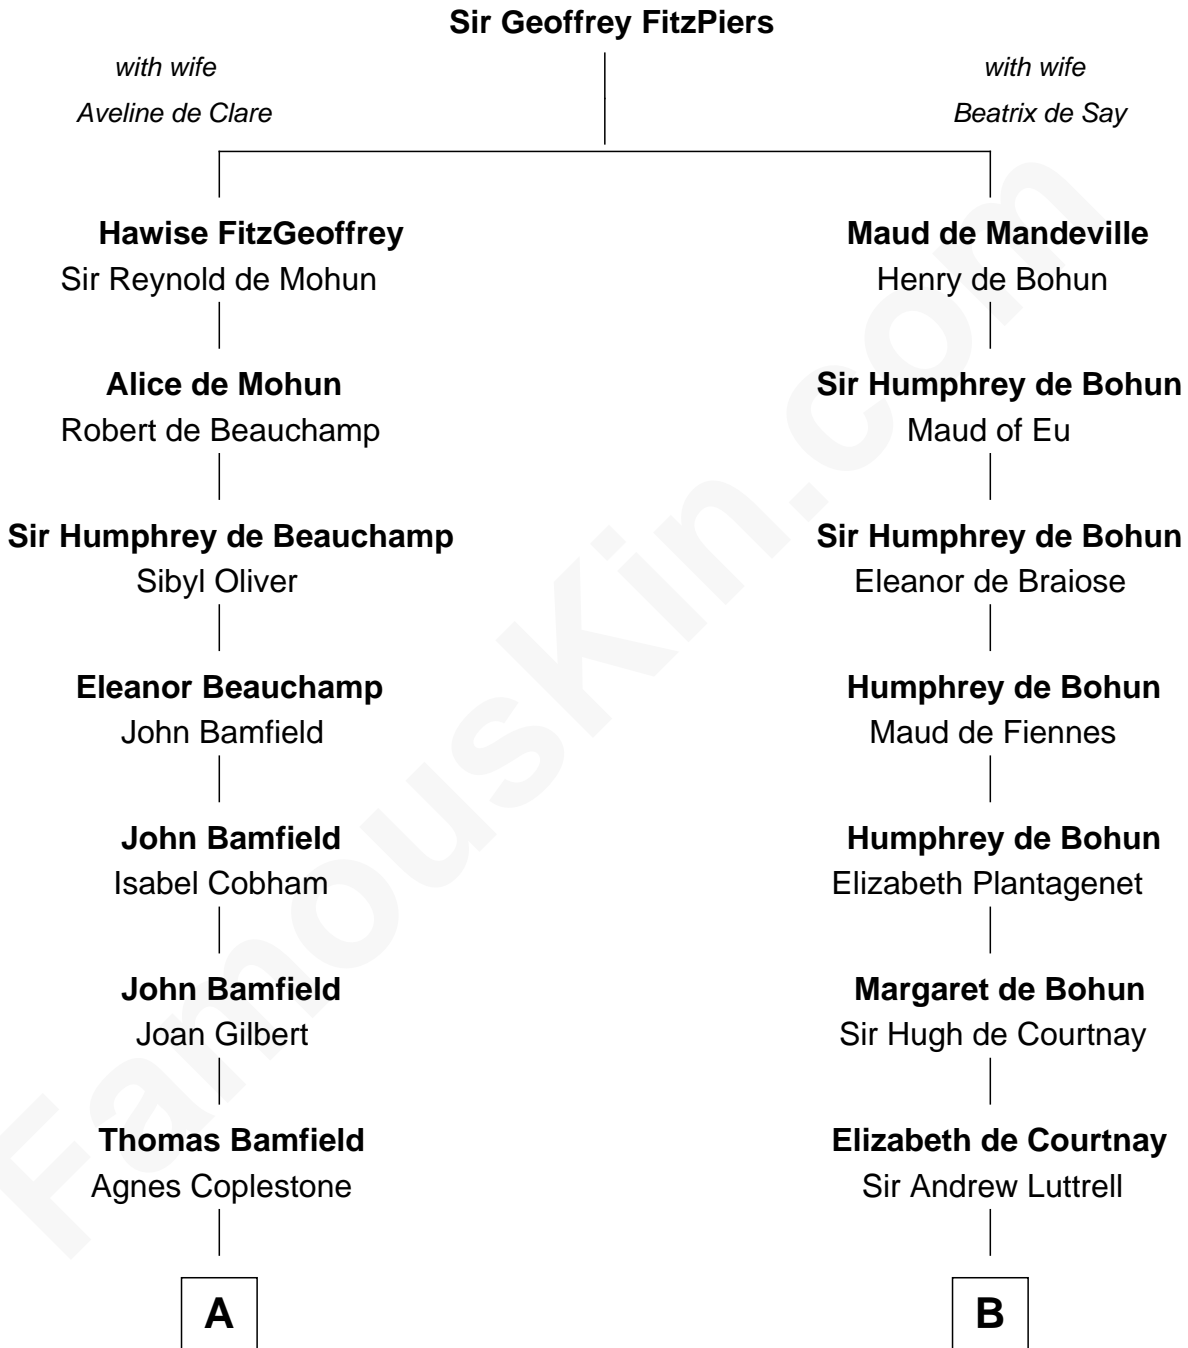

FamousKin.com
Relationship Chart of
Rutherford B. Hayes
19th U.S. President

19th cousin 2 times removed of

General William Whipple
Signer of the Declaration of Independence

C

Sarah Trowbridge

John Russell

Rebecca Russell

Ezekiel Hayes

Rutherford Hayes

Chloe Smith

Rutherford Hayes

Sophia Birchard

Rutherford B. Hayes

19th U.S. President

D