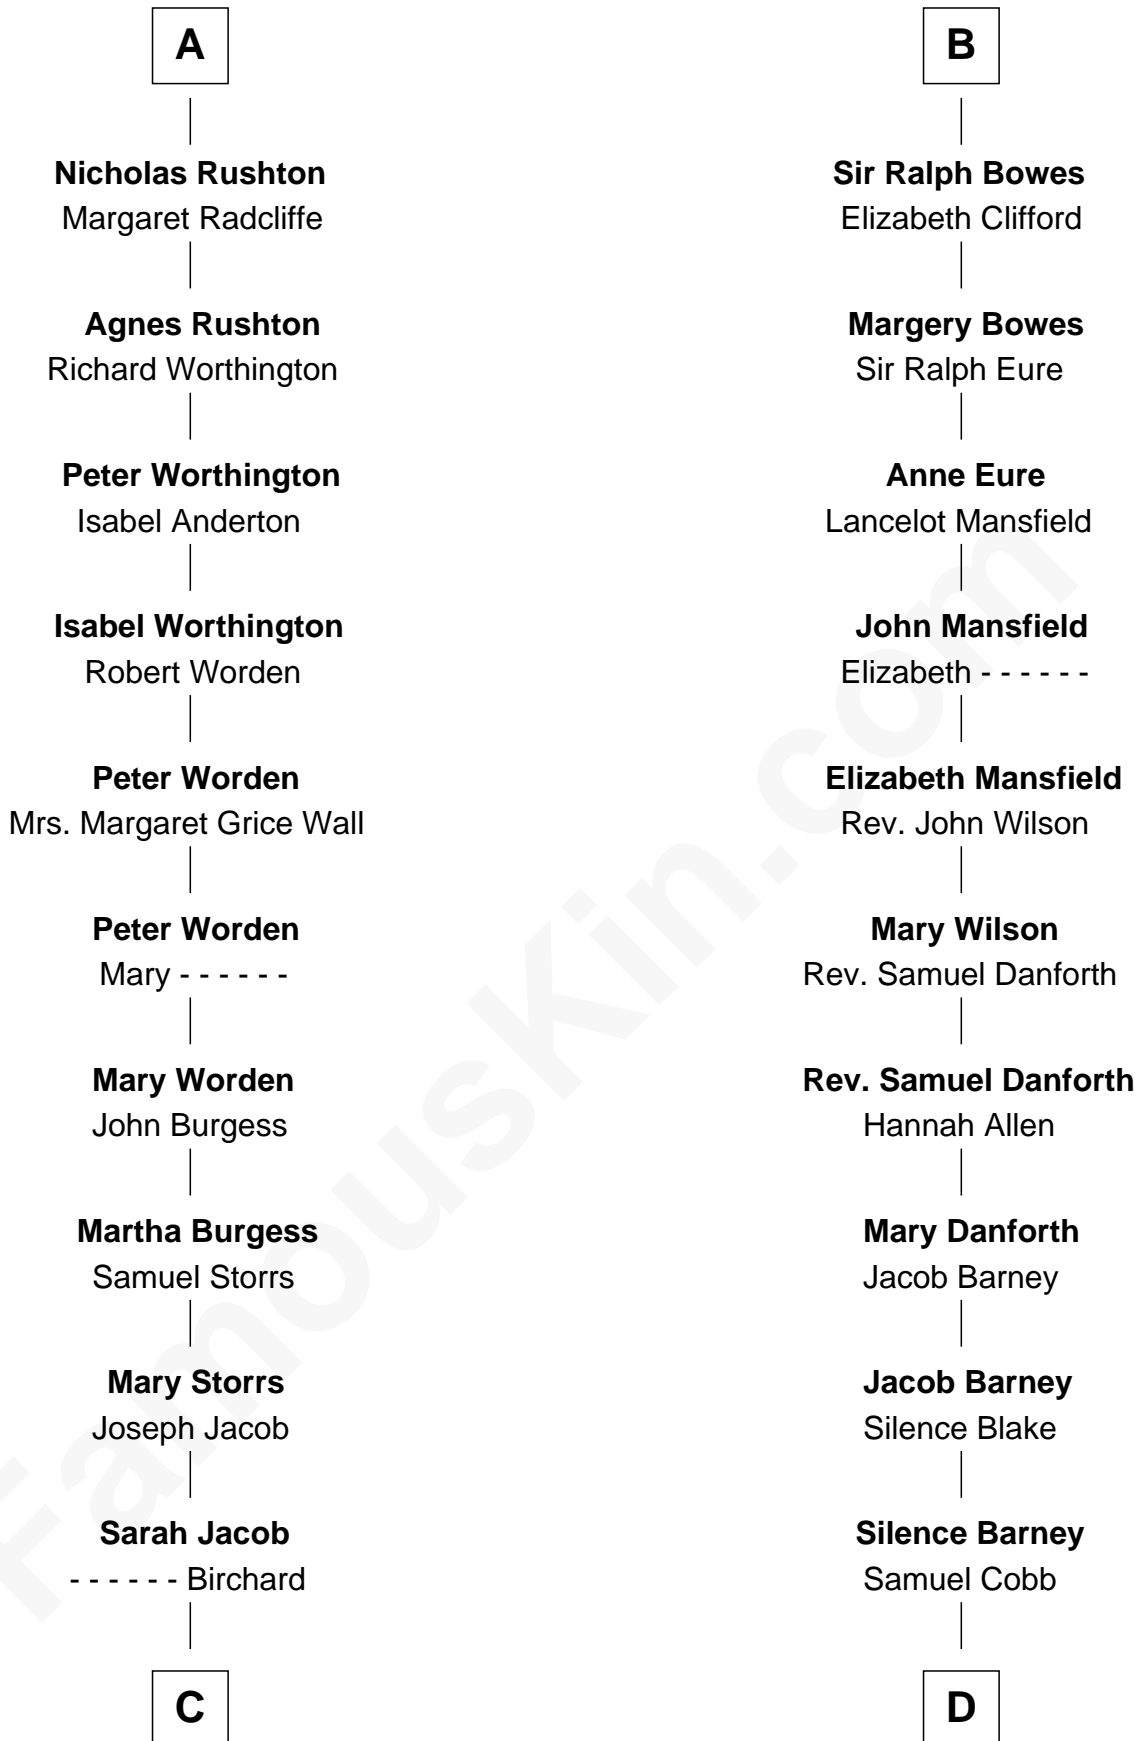

**FamousKin.com**  
**Relationship Chart of**  
**Rutherford B. Hayes**  
*19th U.S. President*

**19th cousin 2 times removed of**  
**Sandra Day O'Connor**  
*First Female U.S. Supreme Court Justice*

**C**

**Roger Cornwall alias Birchard**

Drusilla Austin

**Sophia Birchard**

Rutherford Hayes

**Rutherford B. Hayes**

*19th U.S. President*

**D**

**Lettice Carlyle Cobb**

Luke Day

**Hollis Day**

Eliza L. Flanders

**Henry Clay Day**

Alice Edith Hilton

**Henry R. Day**

Ada Mae Wilkey

**Sandra Day O'Connor**