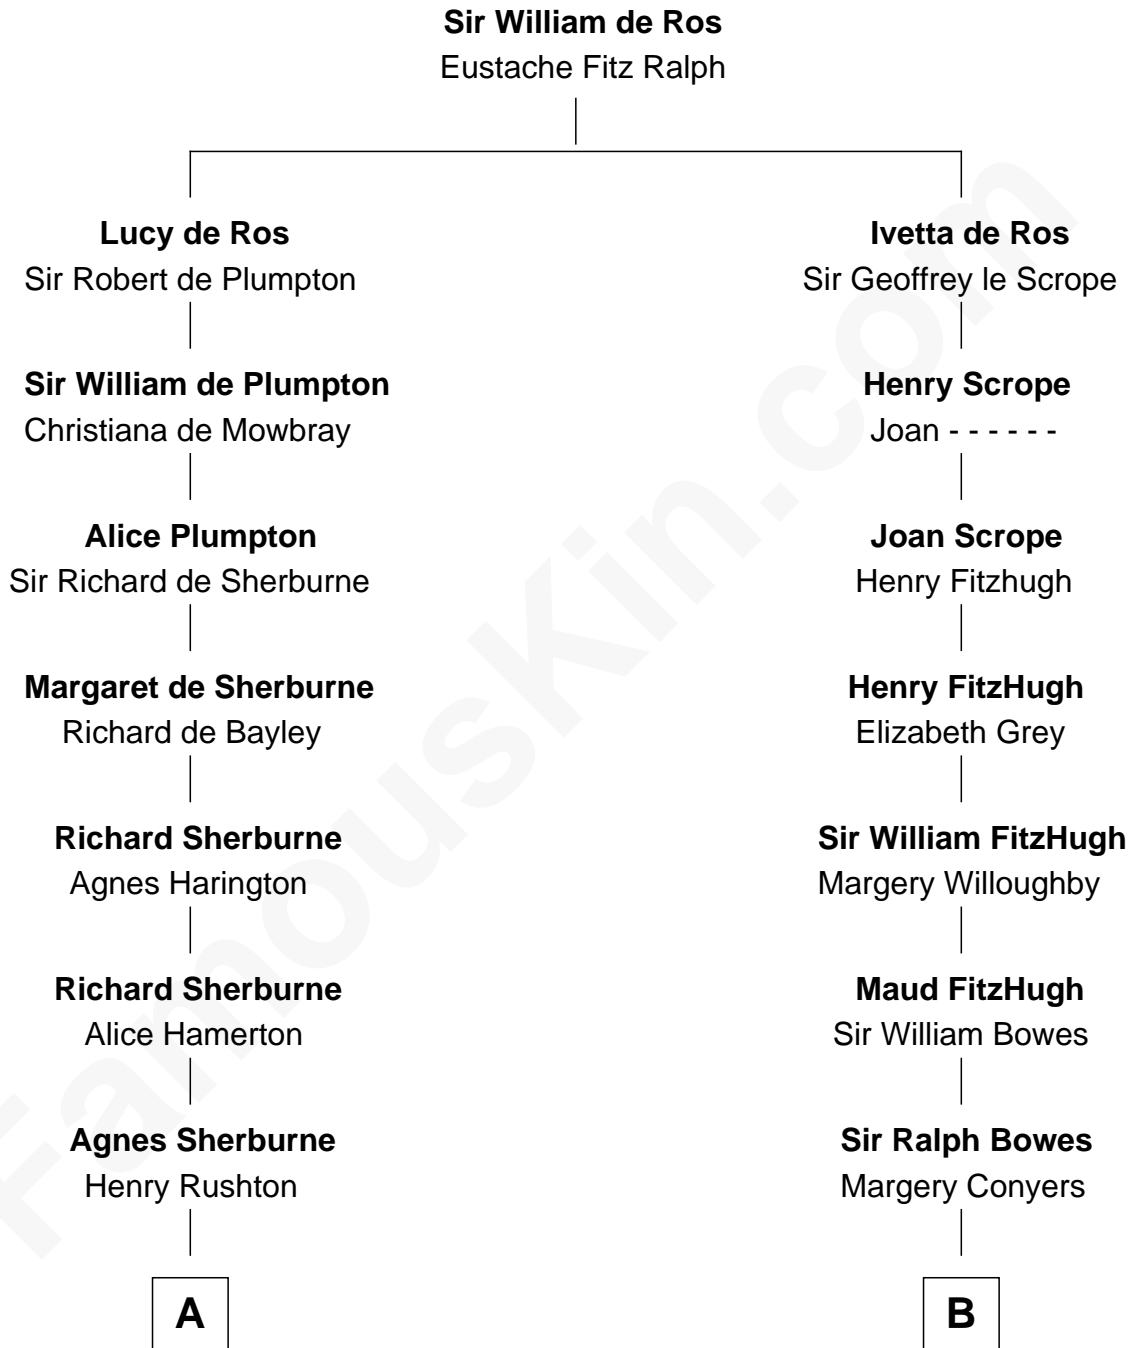

**FamousKin.com**  
**Relationship Chart of**  
**Rutherford B. Hayes**  
*19th U.S. President*

**19th cousin 2 times removed of**  
**Sandra Day O'Connor**  
*First Female U.S. Supreme Court Justice*

**C**

**Roger Cornwall alias Birchard**

Drusilla Austin

**Sophia Birchard**

Rutherford Hayes

**Rutherford B. Hayes**

*19th U.S. President*

**D**

**Lettice Carlyle Cobb**

Luke Day

**Hollis Day**

Eliza L. Flanders

**Henry Clay Day**

Alice Edith Hilton

**Henry R. Day**

Ada Mae Wilkey

**Sandra Day O'Connor**