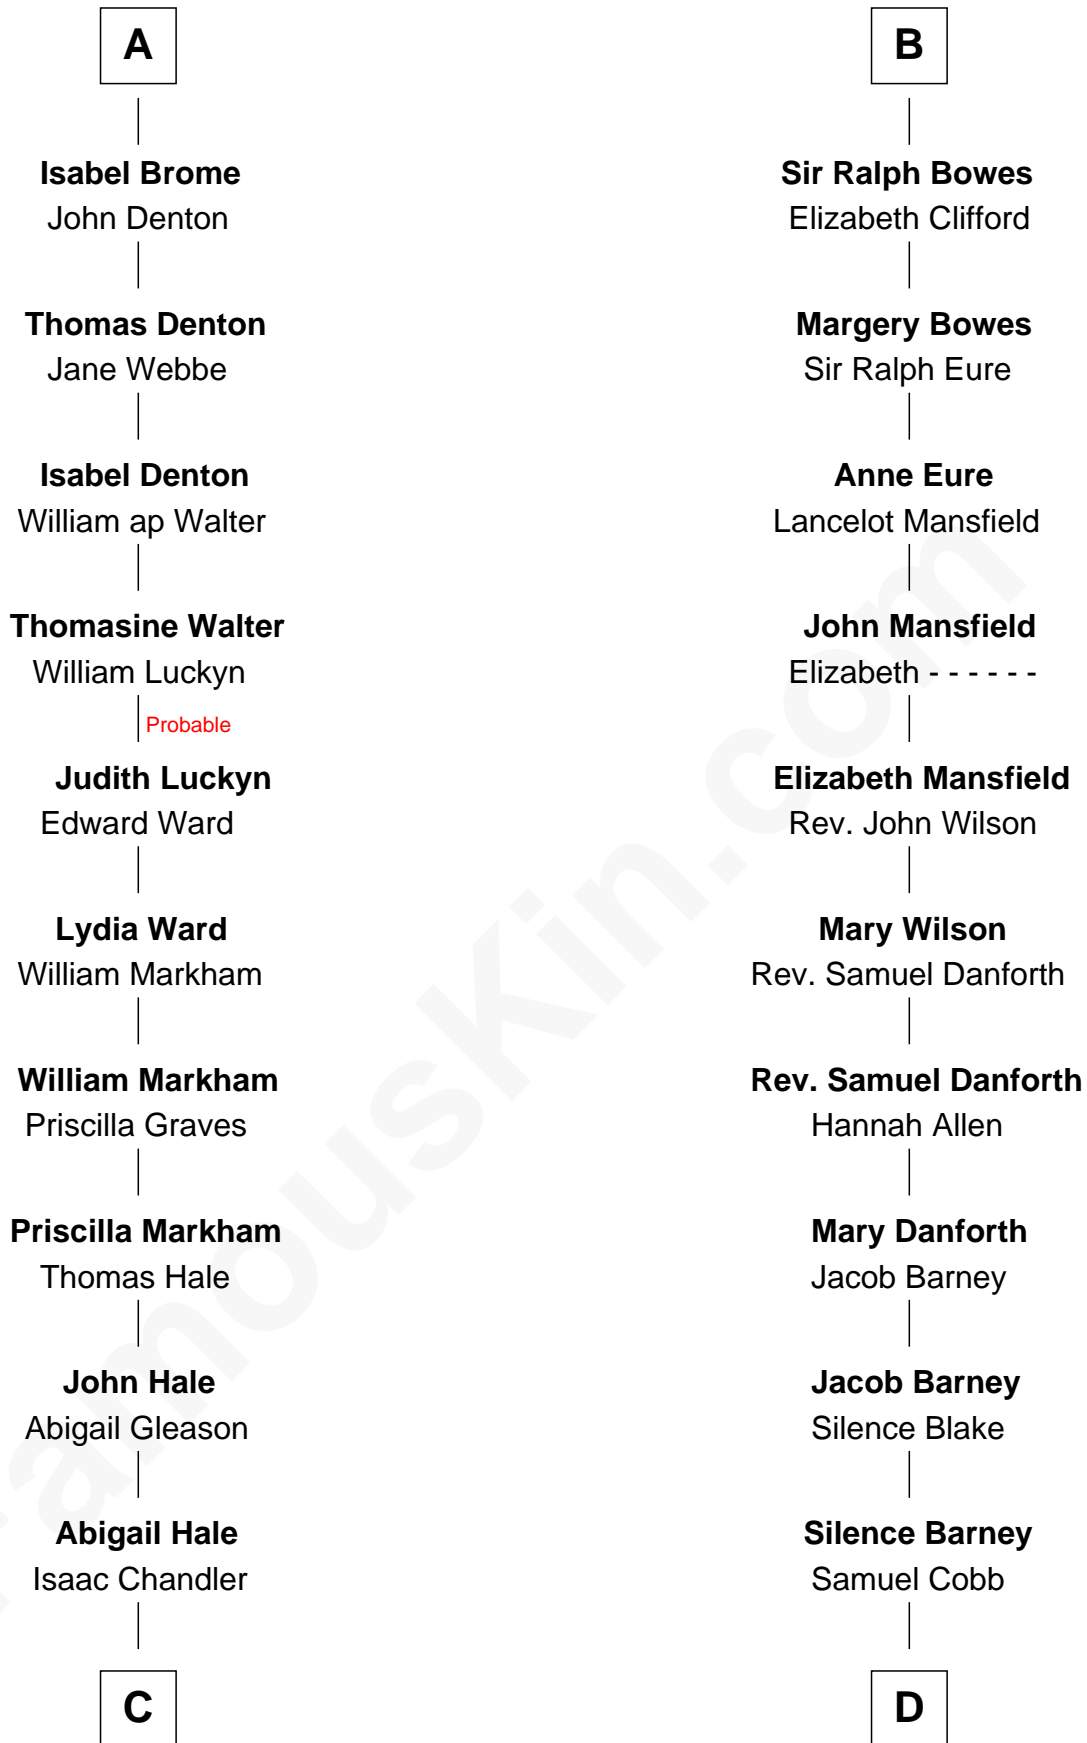

FamousKin.com
Relationship Chart of
Rutherford B. Hayes
19th U.S. President

20th cousin 1 time removed of
Sandra Day O'Connor
First Female U.S. Supreme Court Justice

C

Abigail Chandler

Israel Smith

Chloe Smith

Rutherford Hayes

Rutherford Hayes

Sophia Birchard

Rutherford B. Hayes

19th U.S. President

D

Lettice Carlyle Cobb

Luke Day