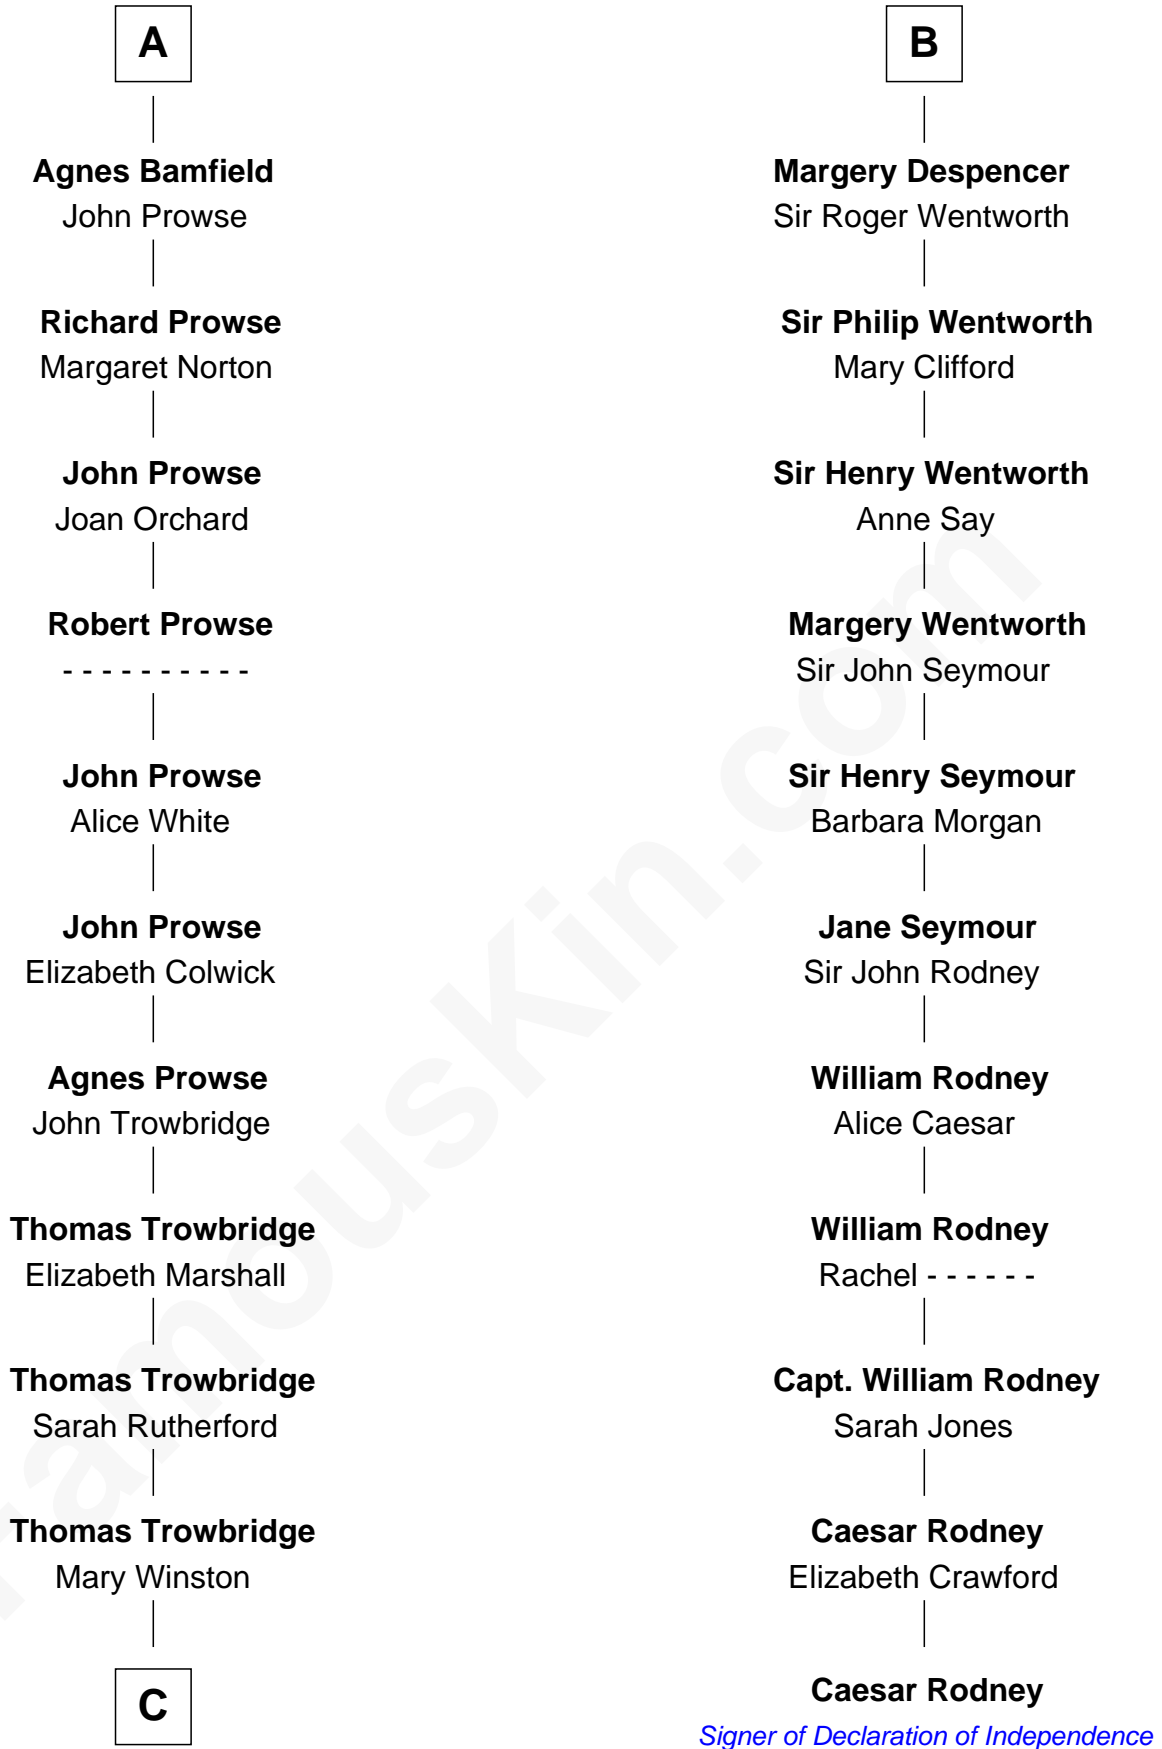

**FamousKin.com**  
**Relationship Chart of**  
**Rutherford B. Hayes**  
*19th U.S. President*

17th cousin 4 times removed of

**Caesar Rodney**  
*Signer of the Declaration of Independence*

**C**

—  
**Sarah Trowbridge**

John Russell

—  
**Rebecca Russell**

Ezekiel Hayes

—  
**Rutherford Hayes**

Chloe Smith

—  
**Rutherford Hayes**

Sophia Birchard

—  
**Rutherford B. Hayes**

*19th U.S. President*

FamousKin.com