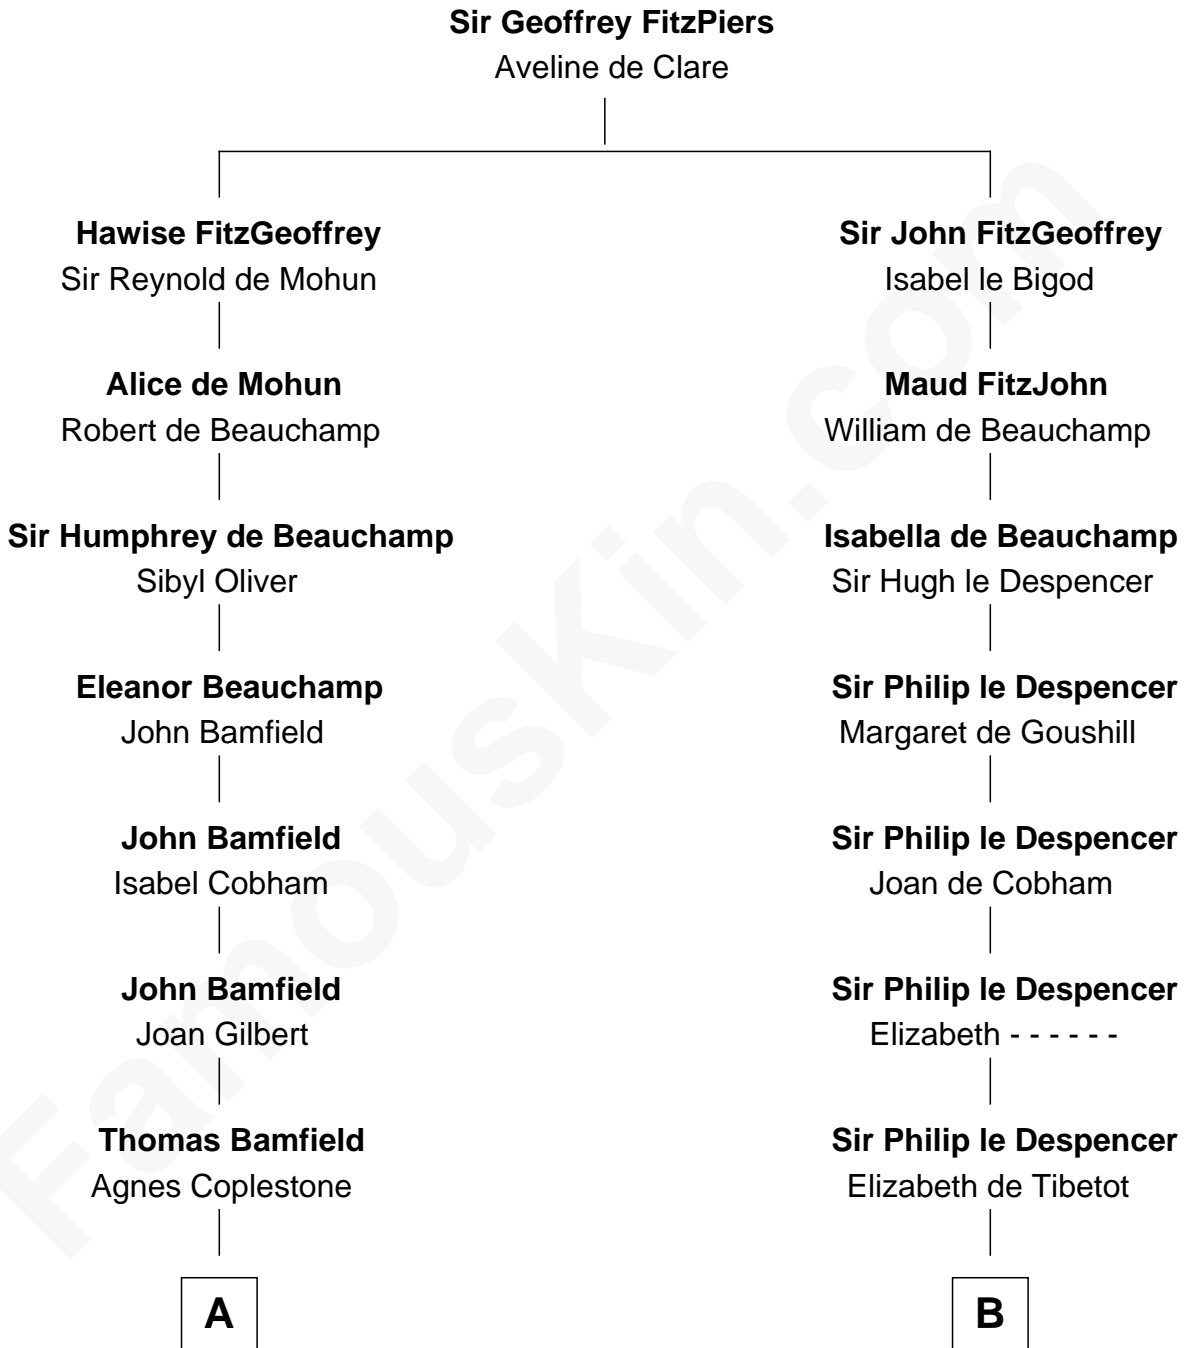

**FamousKin.com**  
**Relationship Chart of**  
**Rutherford B. Hayes**  
*19th U.S. President*

17th cousin 4 times removed of

**Caesar Rodney**  
*Signer of the Declaration of Independence*

**C**

—  
**Sarah Trowbridge**

John Russell

—  
**Rebecca Russell**

Ezekiel Hayes

—  
**Rutherford Hayes**

Chloe Smith

—  
**Rutherford Hayes**

Sophia Birchard

—  
**Rutherford B. Hayes**

*19th U.S. President*

FamousKin.com