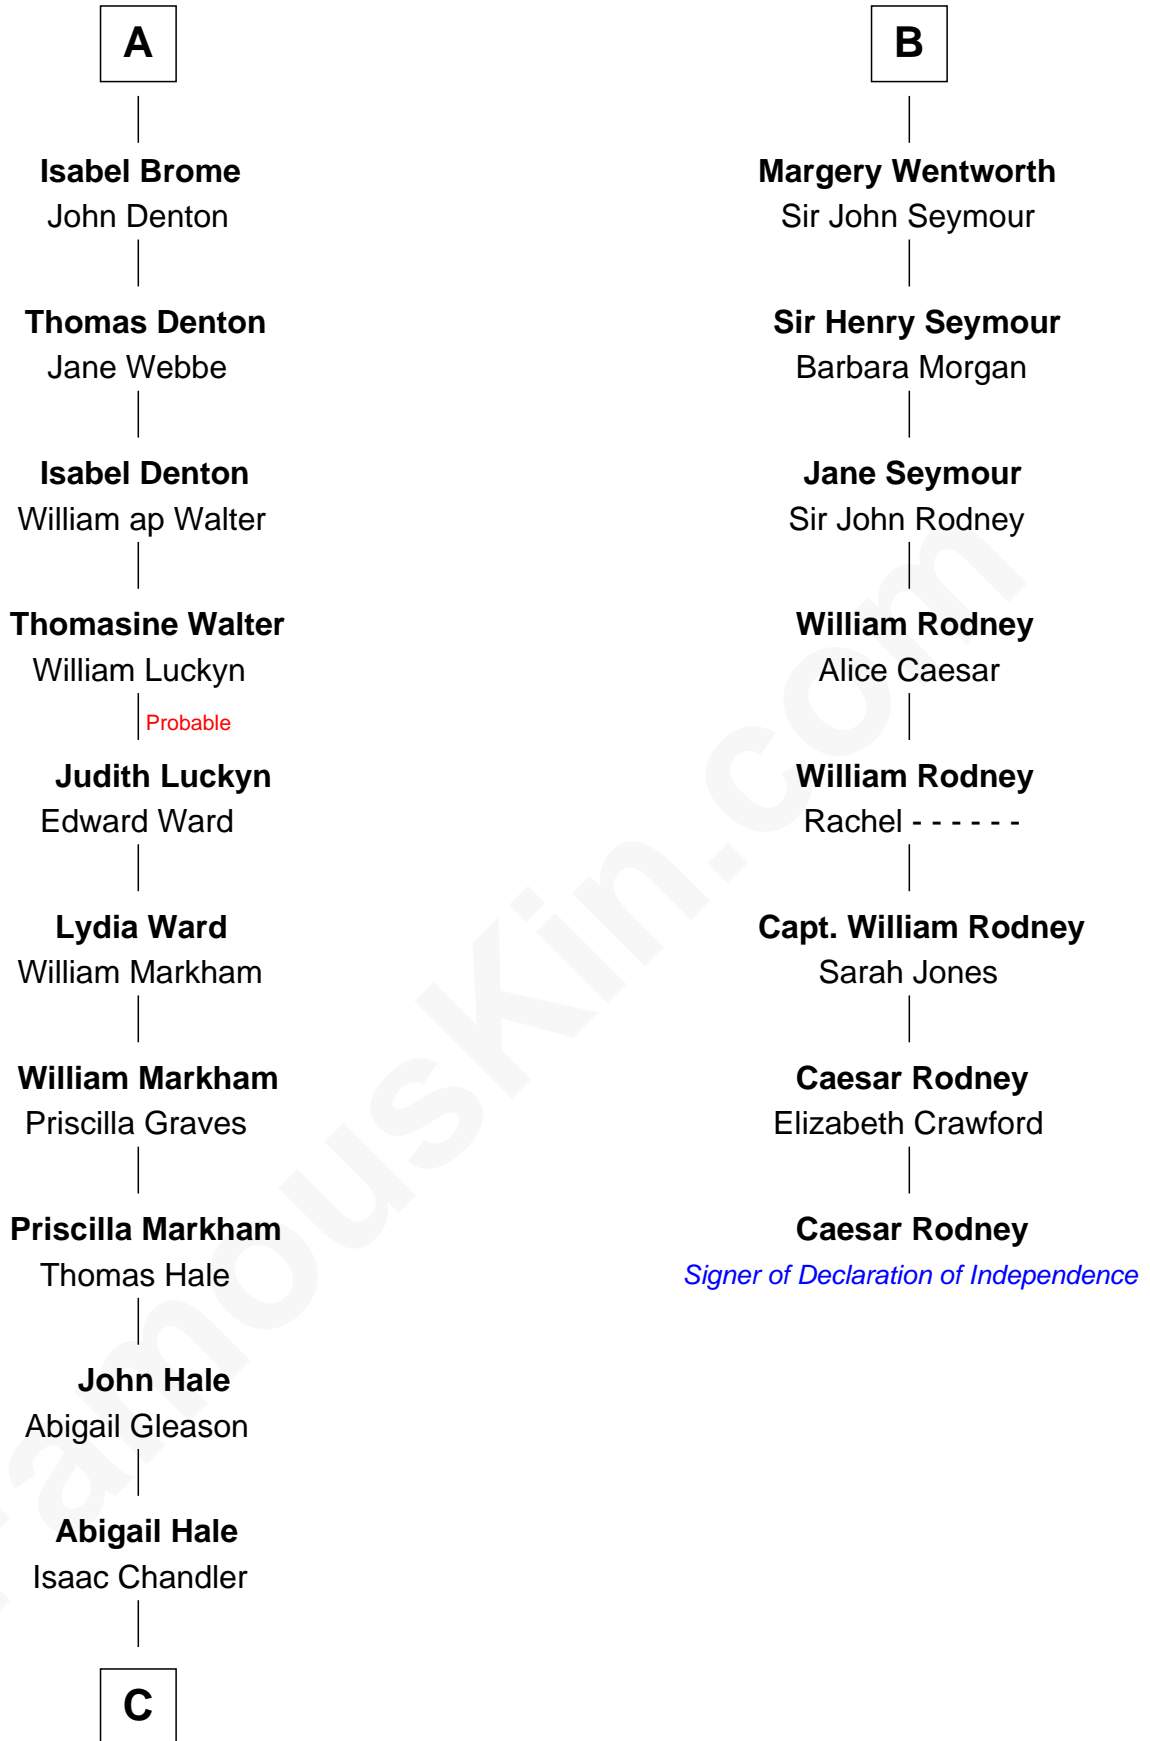

**FamousKin.com**  
**Relationship Chart of**  
**Rutherford B. Hayes**  
*19th U.S. President*

**14th cousin 6 times removed of**

**Caesar Rodney**  
*Signer of the Declaration of Independence*

**C**

—  
**Abigail Chandler**

Israel Smith

—  
**Chloe Smith**

Rutherford Hayes

—  
**Rutherford Hayes**

Sophia Birchard

—  
**Rutherford B. Hayes**

*19th U.S. President*

FamousKin.com