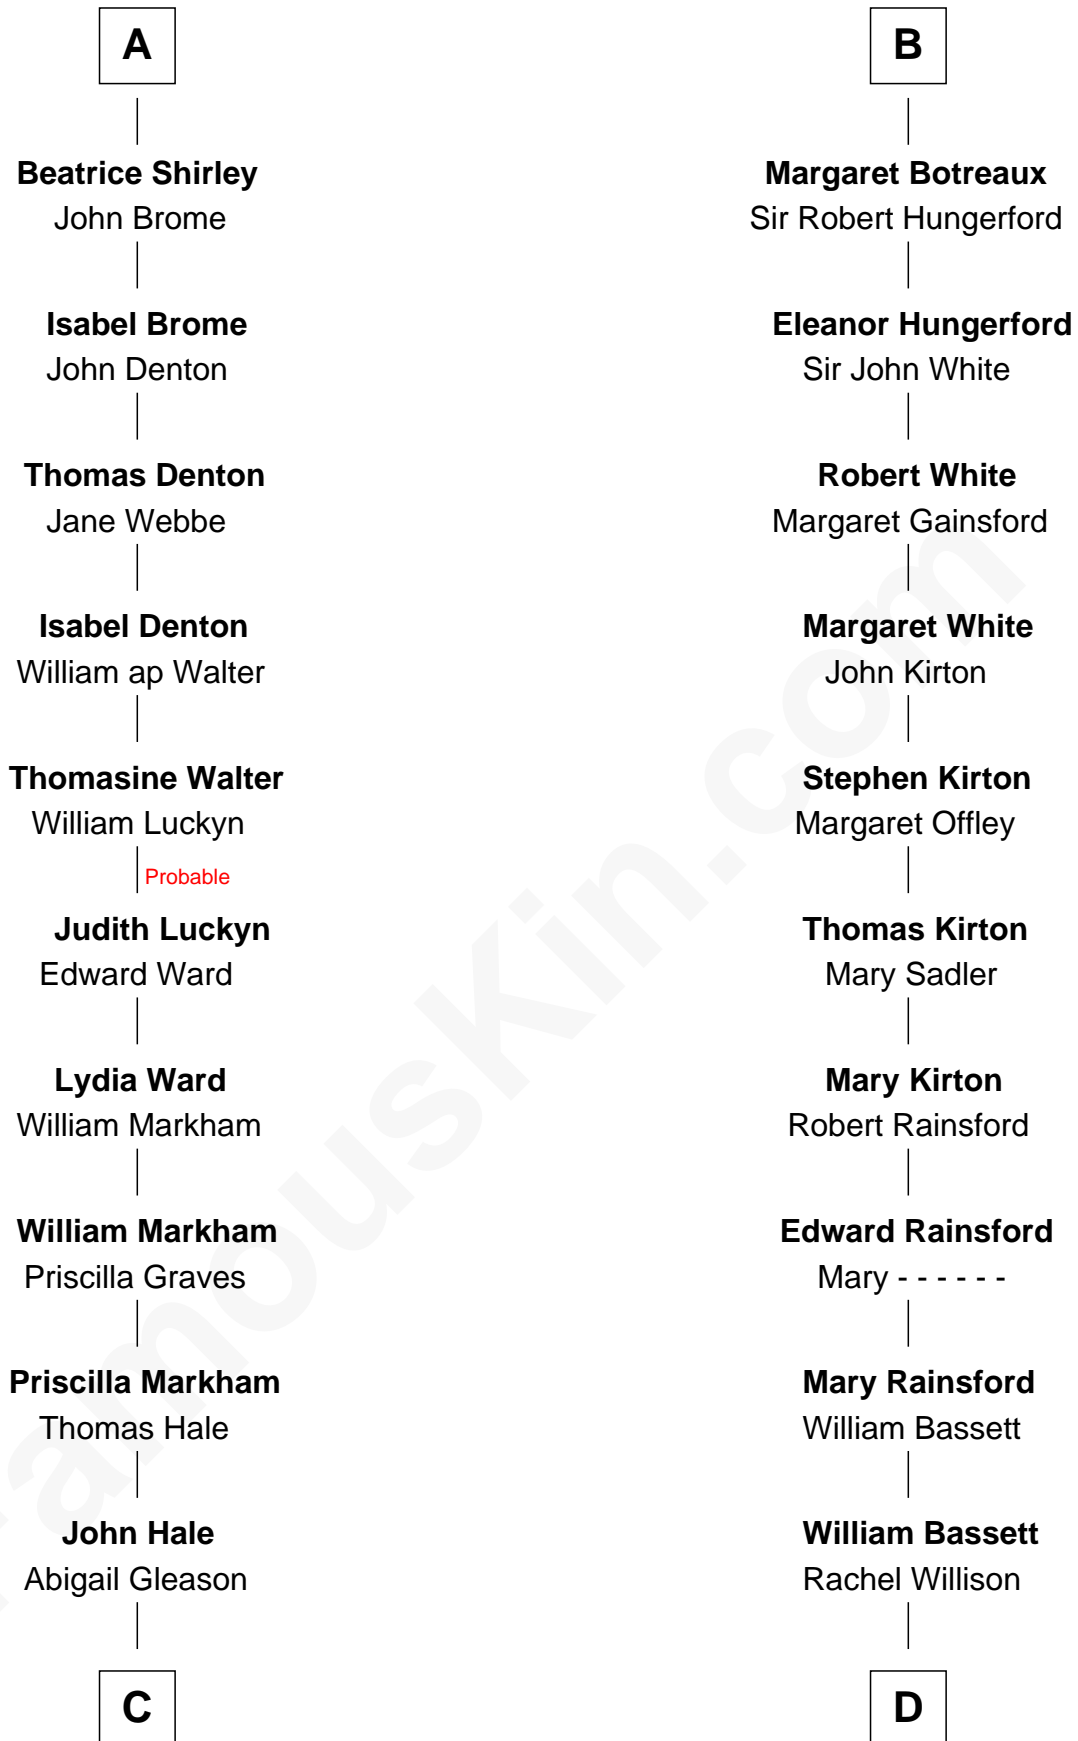

FamousKin.com Relationship Chart of

Rutherford B. Hayes

19th U.S. President

21st cousin of

Sir Charles Tupper

6th Prime Minister of Canada

C

Abigail Hale
Isaac Chandler

Abigail Chandler
Israel Smith

Chloe Smith
Rutherford Hayes

Rutherford Hayes
Sophia Birchard

Rutherford B. Hayes
19th U.S. President

D

William Bassett
Abigail Bourne

Mary Bassett
Eliakim Tupper

Charles Tupper
Elizabeth West