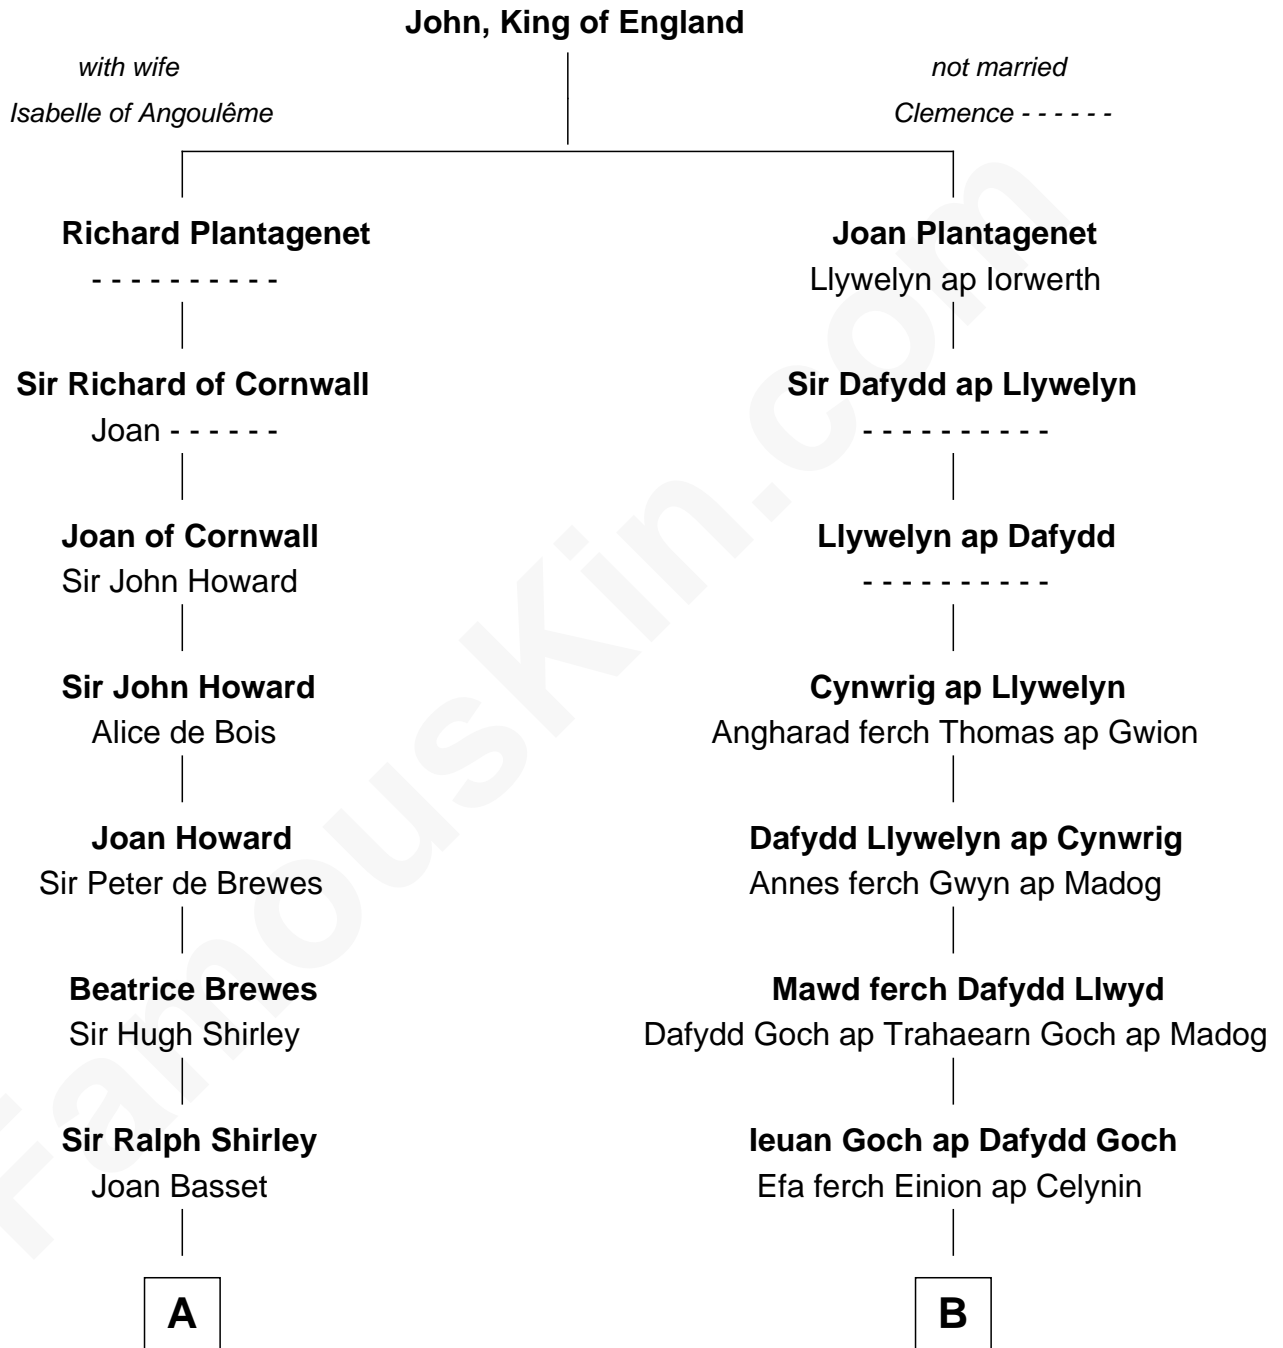

**FamousKin.com**  
**Relationship Chart of**  
**Rutherford B. Hayes**  
*19th U.S. President*

17th cousin 4 times removed of

**Elihu Yale**

*Benefactor and Namesake of Yale College*

**A**

**Beatrice Shirley**

John Brome

**Isabel Brome**

John Denton

**Thomas Denton**

Jane Webbe

**Isabel Denton**

William ap Walter

**Thomasine Walter**

William Luckyn

*Probable*

**Judith Luckyn**

Edward Ward

**Lydia Ward**

William Markham

**William Markham**

Priscilla Graves

**Lleucu ferch Maredudd**

Gruffudd ap Cynwrig ap Bleddyn Llwyd

**Dafydd Llwyd ap Gruffudd**

Gwen ferch Gruffudd Goch ap Ieuan

**Dyddgu ferch Dafydd Llwyd**

Llywelyn ap Gruffudd Llwyd ap Robin

**Maredudd Llwyd ap Llywelyn**